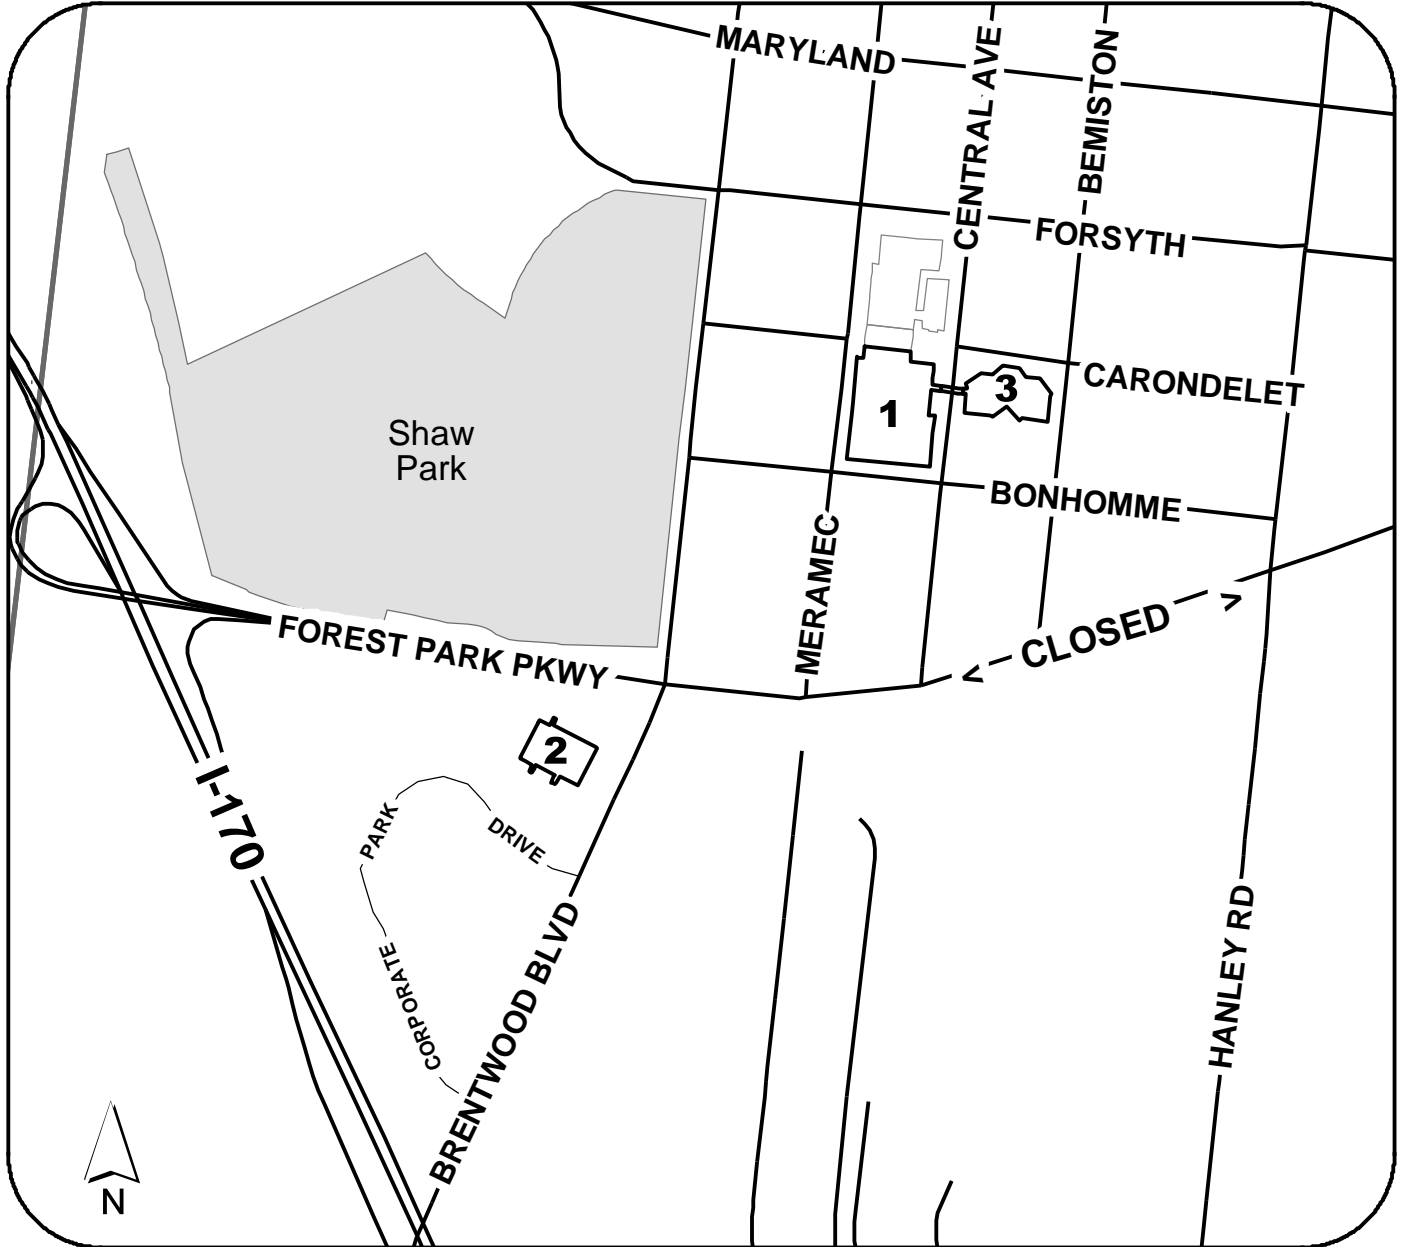

St. Louis County Circuit Court, Family Court, and Justice Center

1. Circuit Court

7900 Carondelet Avenue
Clayton, Missouri 63105
Monday-Friday 8:00AM - 5:00PM
(314) 615-8029

2. Family Court

501 South Brentwood
(Family Court Center)
and 7900 Carondelet
(Courts Building)
Clayton, MO 63105
Monday-Friday 8:00AM - 5:00PM
(314) 615-4400

3. Justice Center

100 S. Central Avenue
Clayton, MO 63105
Monday-Friday 8:00AM - 5:00PM
(314) 615-5000