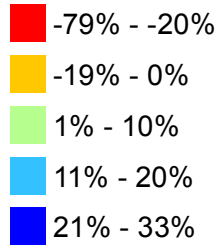

# Percent Population Change by Census Tract 2000 - 2010 St. Louis County, Missouri

Prepared by St. Louis County  
Department of Planning  
February 2011