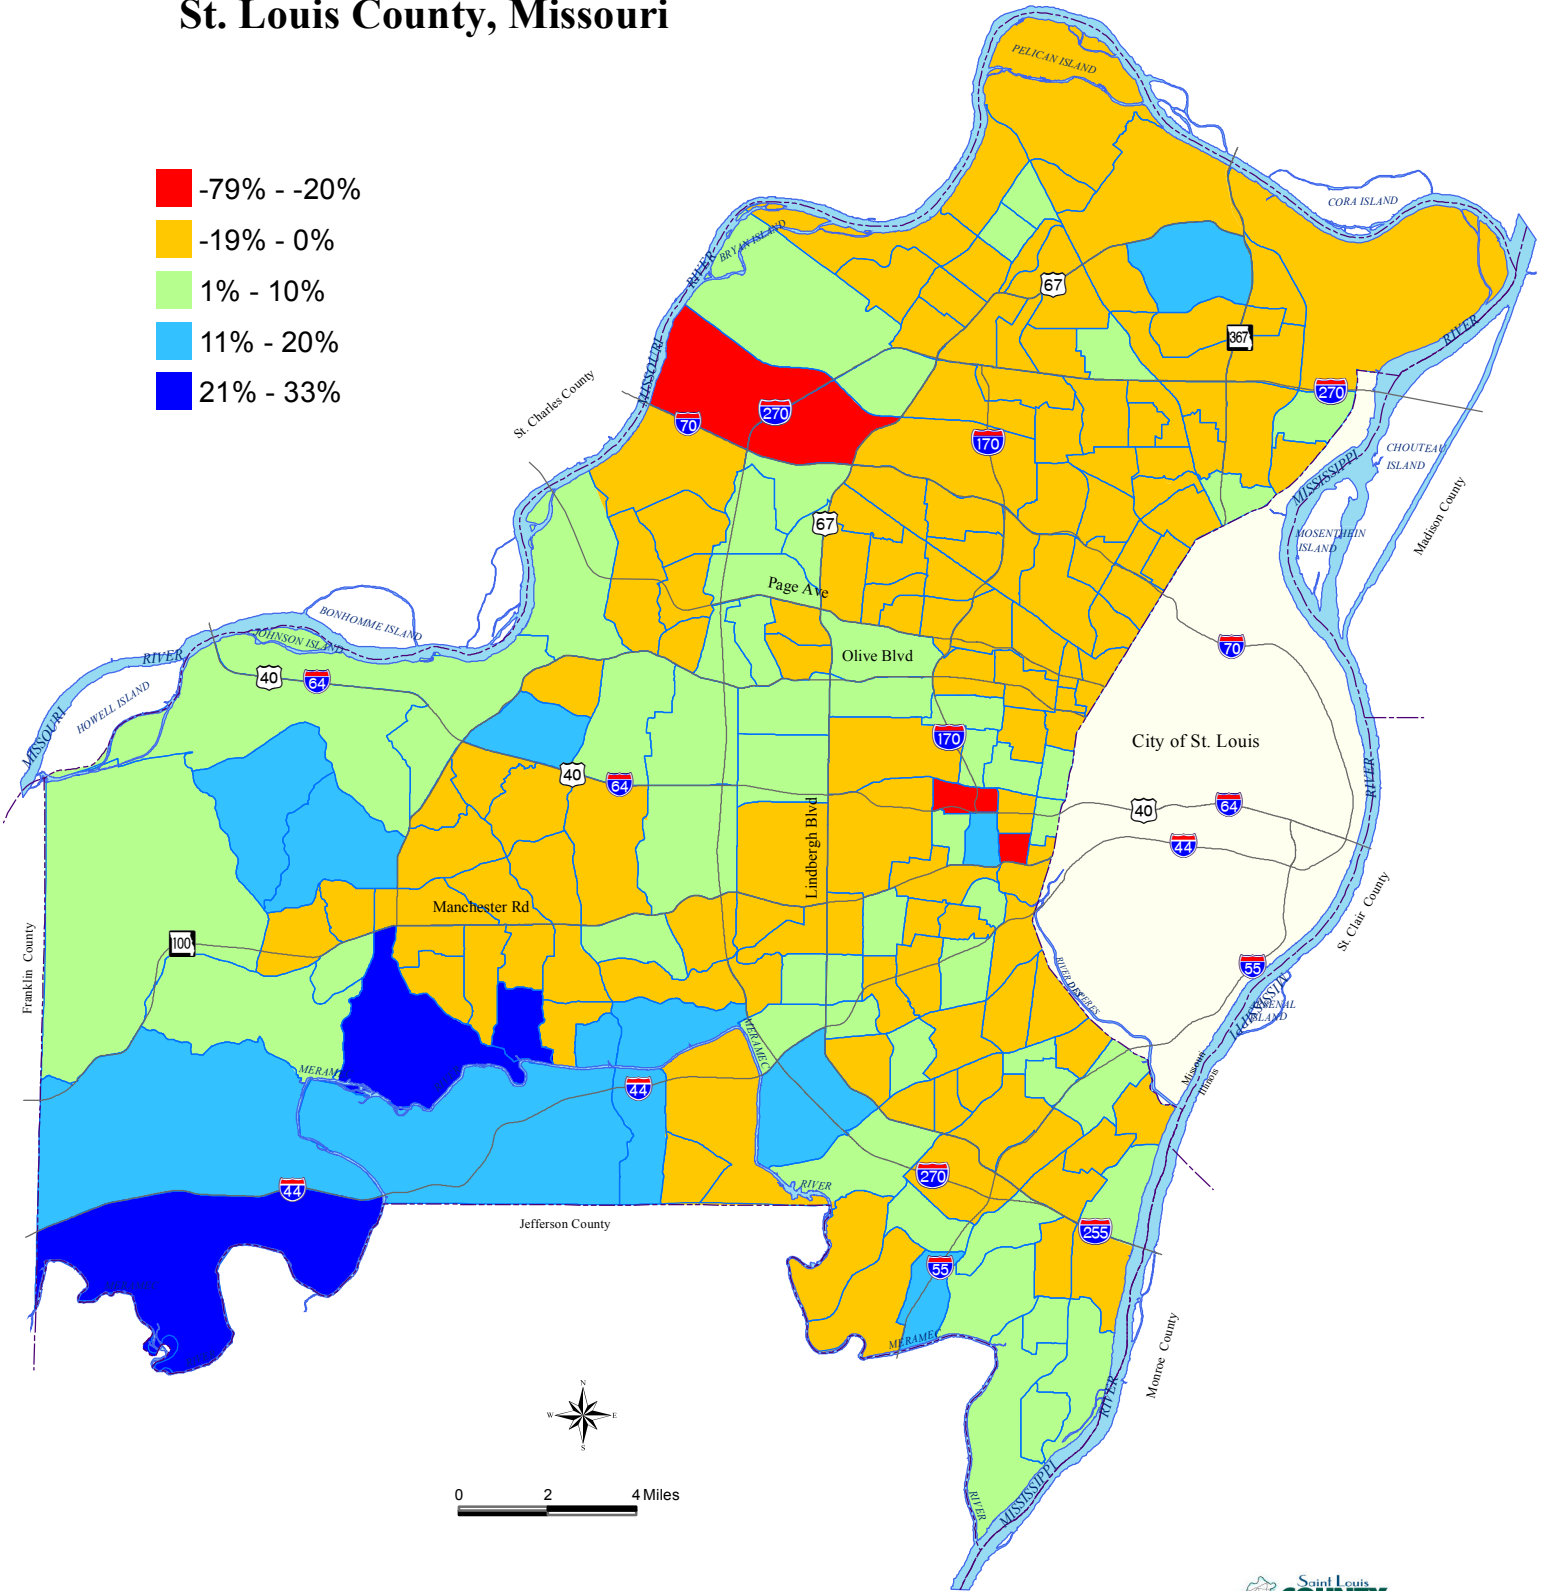

# Percent Population Change by Census Tract 2000 - 2010 St. Louis County, Missouri

Prepared by St. Louis County  
Department of Planning  
February 2011