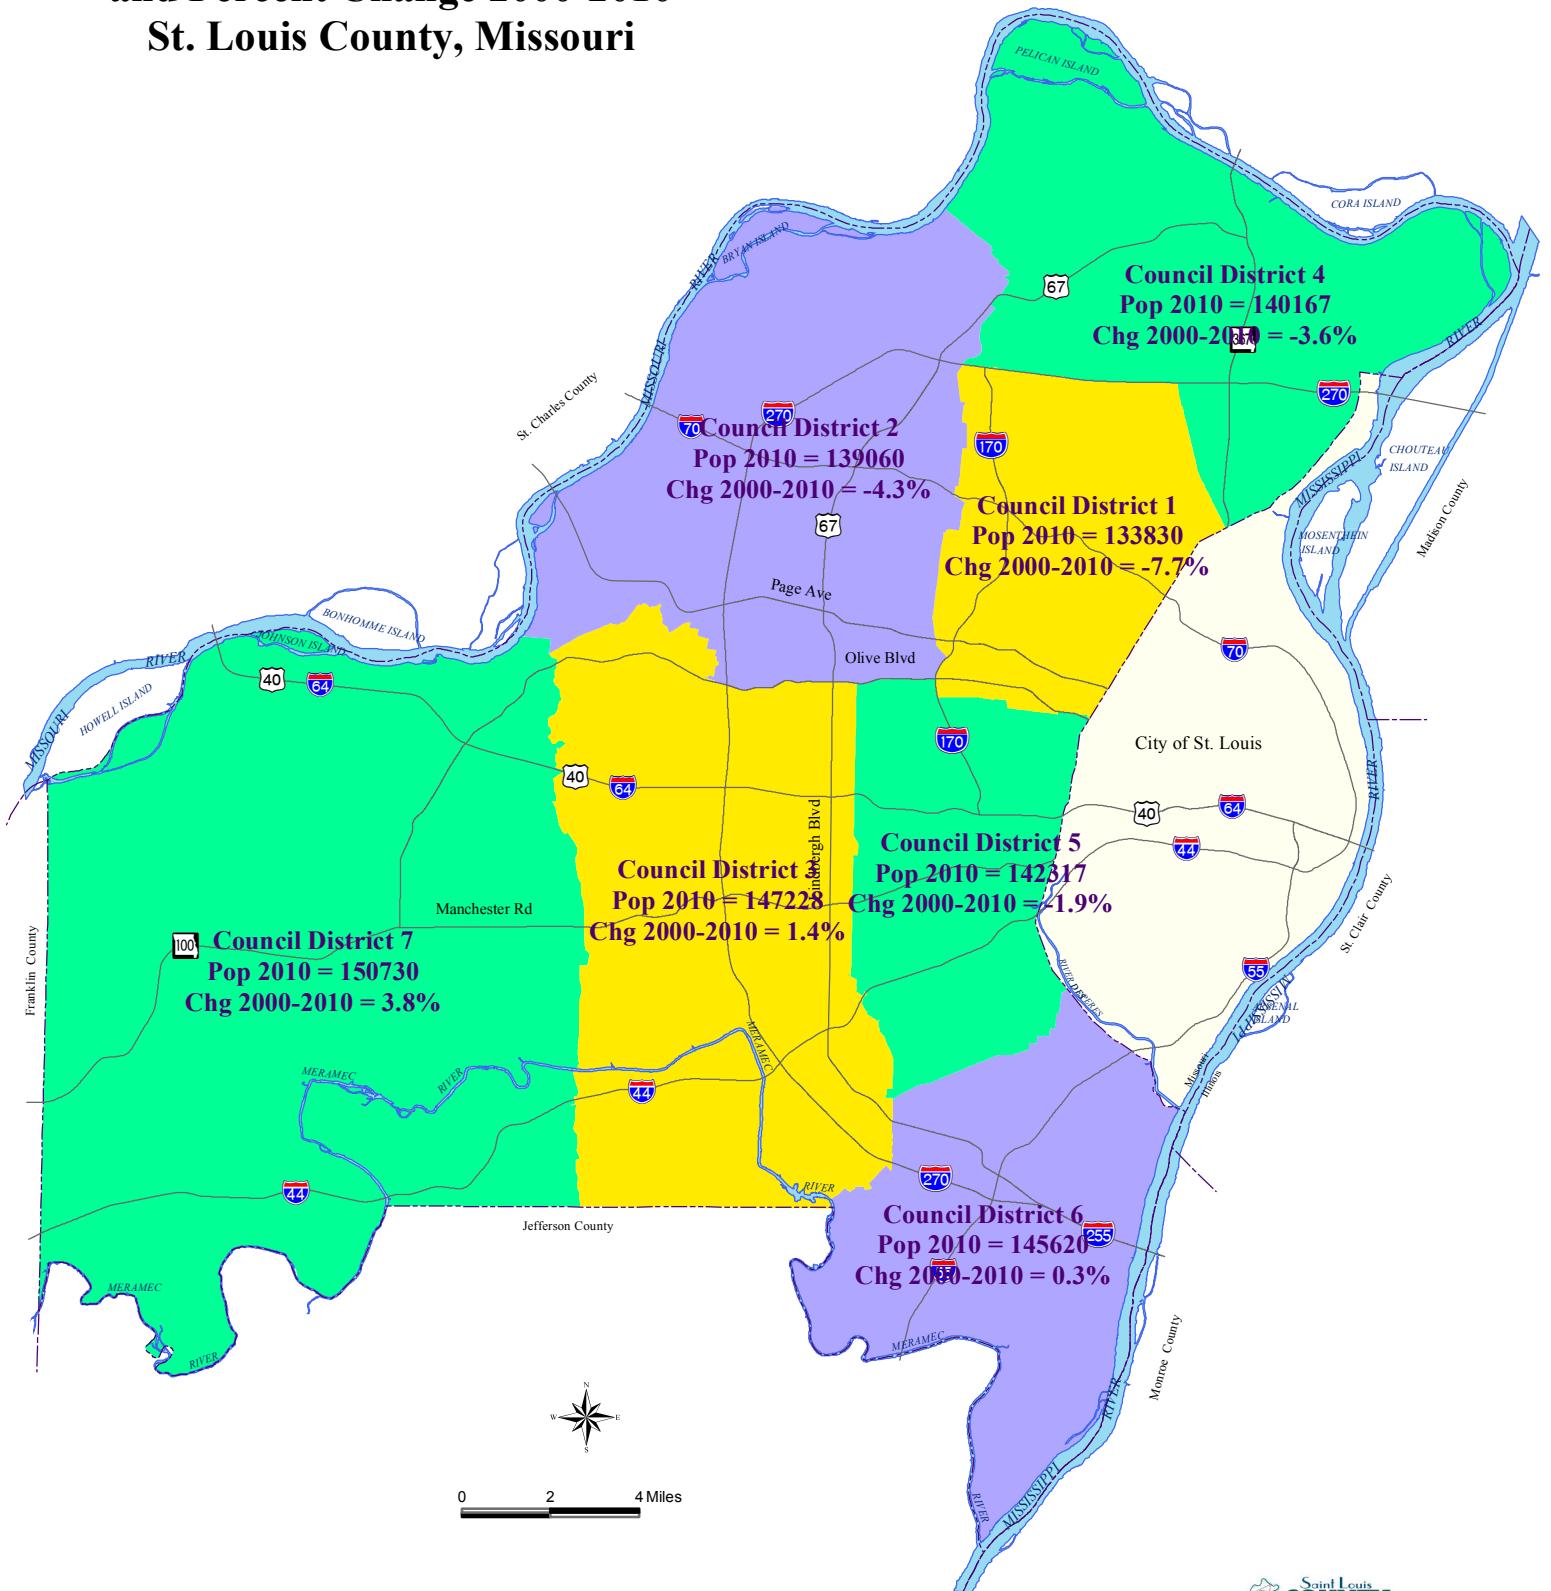

# Population by Council District 2010 and Percent Change 2000-2010 St. Louis County, Missouri

Prepared by St. Louis County  
Department of Planning  
February 2011