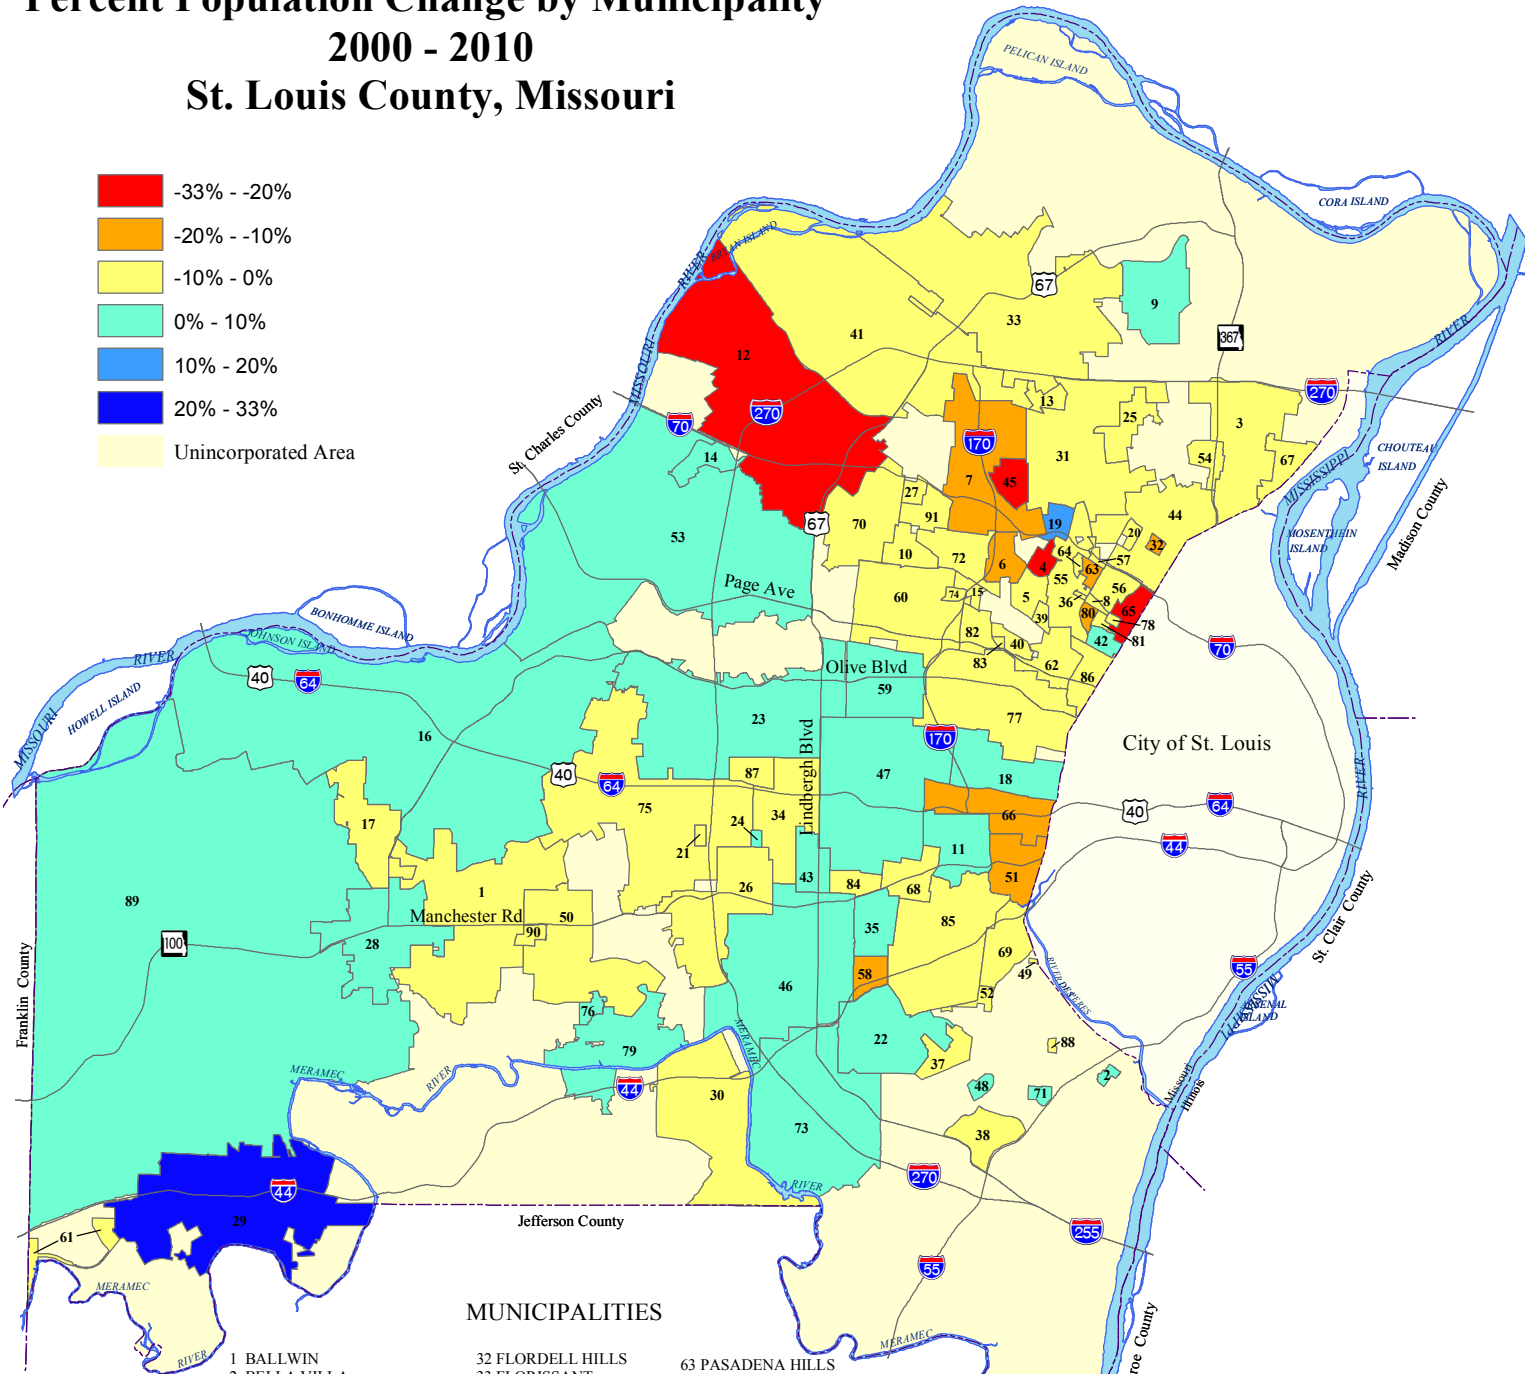

Percent Population Change by Municipality 2000 - 2010 St. Louis County, Missouri

MUNICIPALITIES

- | | | |
|---------------------------|----------------------|------------------------|
| 1 BALLWIN | 32 FLORELL HILLS | 63 PASADENA HILLS |
| 2 BELLA VILLA | 33 FLORISSANT | 64 PASADENA PARK |
| 3 BELLEFONTAINE NEIGHBORS | 34 FRONTENAC | 65 PINE LAWN |
| 4 BELLERIVE | 35 GLENDALE | 66 RICHMOND HEIGHTS |
| 5 BEL-NOR | 36 GLEN ECHO PARK | 67 RIVERVIEW |
| 6 BEL-RIDGE | 37 GRANTWOOD VILLAGE | 68 ROCK HILL |
| 7 BERKELEY | 38 GREEN PARK | 69 SHREWSBURY |
| 8 BEVERLY HILLS | 39 GREENDALE | 70 ST. ANN |
| 9 BLACK JACK | 40 HANLEY HILLS | 71 ST. GEORGE |
| 10 BRECKENRIDGE HILLS | 41 HAZELWOOD | 72 ST. JOHN |
| 11 BRENTWOOD | 42 HILLSDALE | 73 SUNSET HILLS |
| 12 BRIDGETON | 43 HUNTLEIGH | 74 SYCAMORE HILLS |
| 13 CALVERTON PARK | 44 JENNINGS | 75 TOWN & COUNTRY |
| 14 CHAMP | 45 KINLOCH | 76 TWIN OAKS |
| 15 CHARLACK | 46 KIRKWOOD | 77 UNIVERSITY CITY |
| 16 CHESTERFIELD | 47 LADUE | 78 UPLANDS PARK |
| 17 CLARKSON VALLEY | 48 LAKESHIRE | 79 VALLEY PARK |
| 18 CLAYTON | 49 MACKENZIE | 80 VELDA CITY |
| 19 COOL VALLEY | 50 MANCHESTER | 81 VELDA VILLAGE HILLS |
| 20 COUNTRY CLUB HILLS | 51 MAPLEWOOD | 82 VINITA PARK |
| 21 COUNTRY LIFE ACRES | 52 MARLBOROUGH | 83 VINITA TERRACE |
| 22 CRESTWOOD | 53 MARYLAND HEIGHTS | 84 WARSON WOODS |
| 23 CREVE COEUR | 54 MOLINE ACRES | 85 WEBSTER GROVES |
| 24 CRYSTAL LAKE PARK | 55 NORMANDY | 86 WELLSTON |
| 25 DELLWOOD | 56 NORTHWOODS | 87 WESTWOOD |
| 26 DES PERES | 57 NORWOOD COURT | 88 WILBUR PARK |
| 27 EDMUNDSON | 58 OAKLAND | 89 WILDWOOD |
| 28 ELLISVILLE | 59 OLIVETTE | 90 WINCHESTER |
| 29 EUREKA | 60 OVERLAND | 91 WOODSON TERRACE |
| 30 FENTON | 61 PACIFIC | |
| 31 FERGUSON | 62 PAGEDALE | |

Prepared by St. Louis County
Department of Planning
February 2011