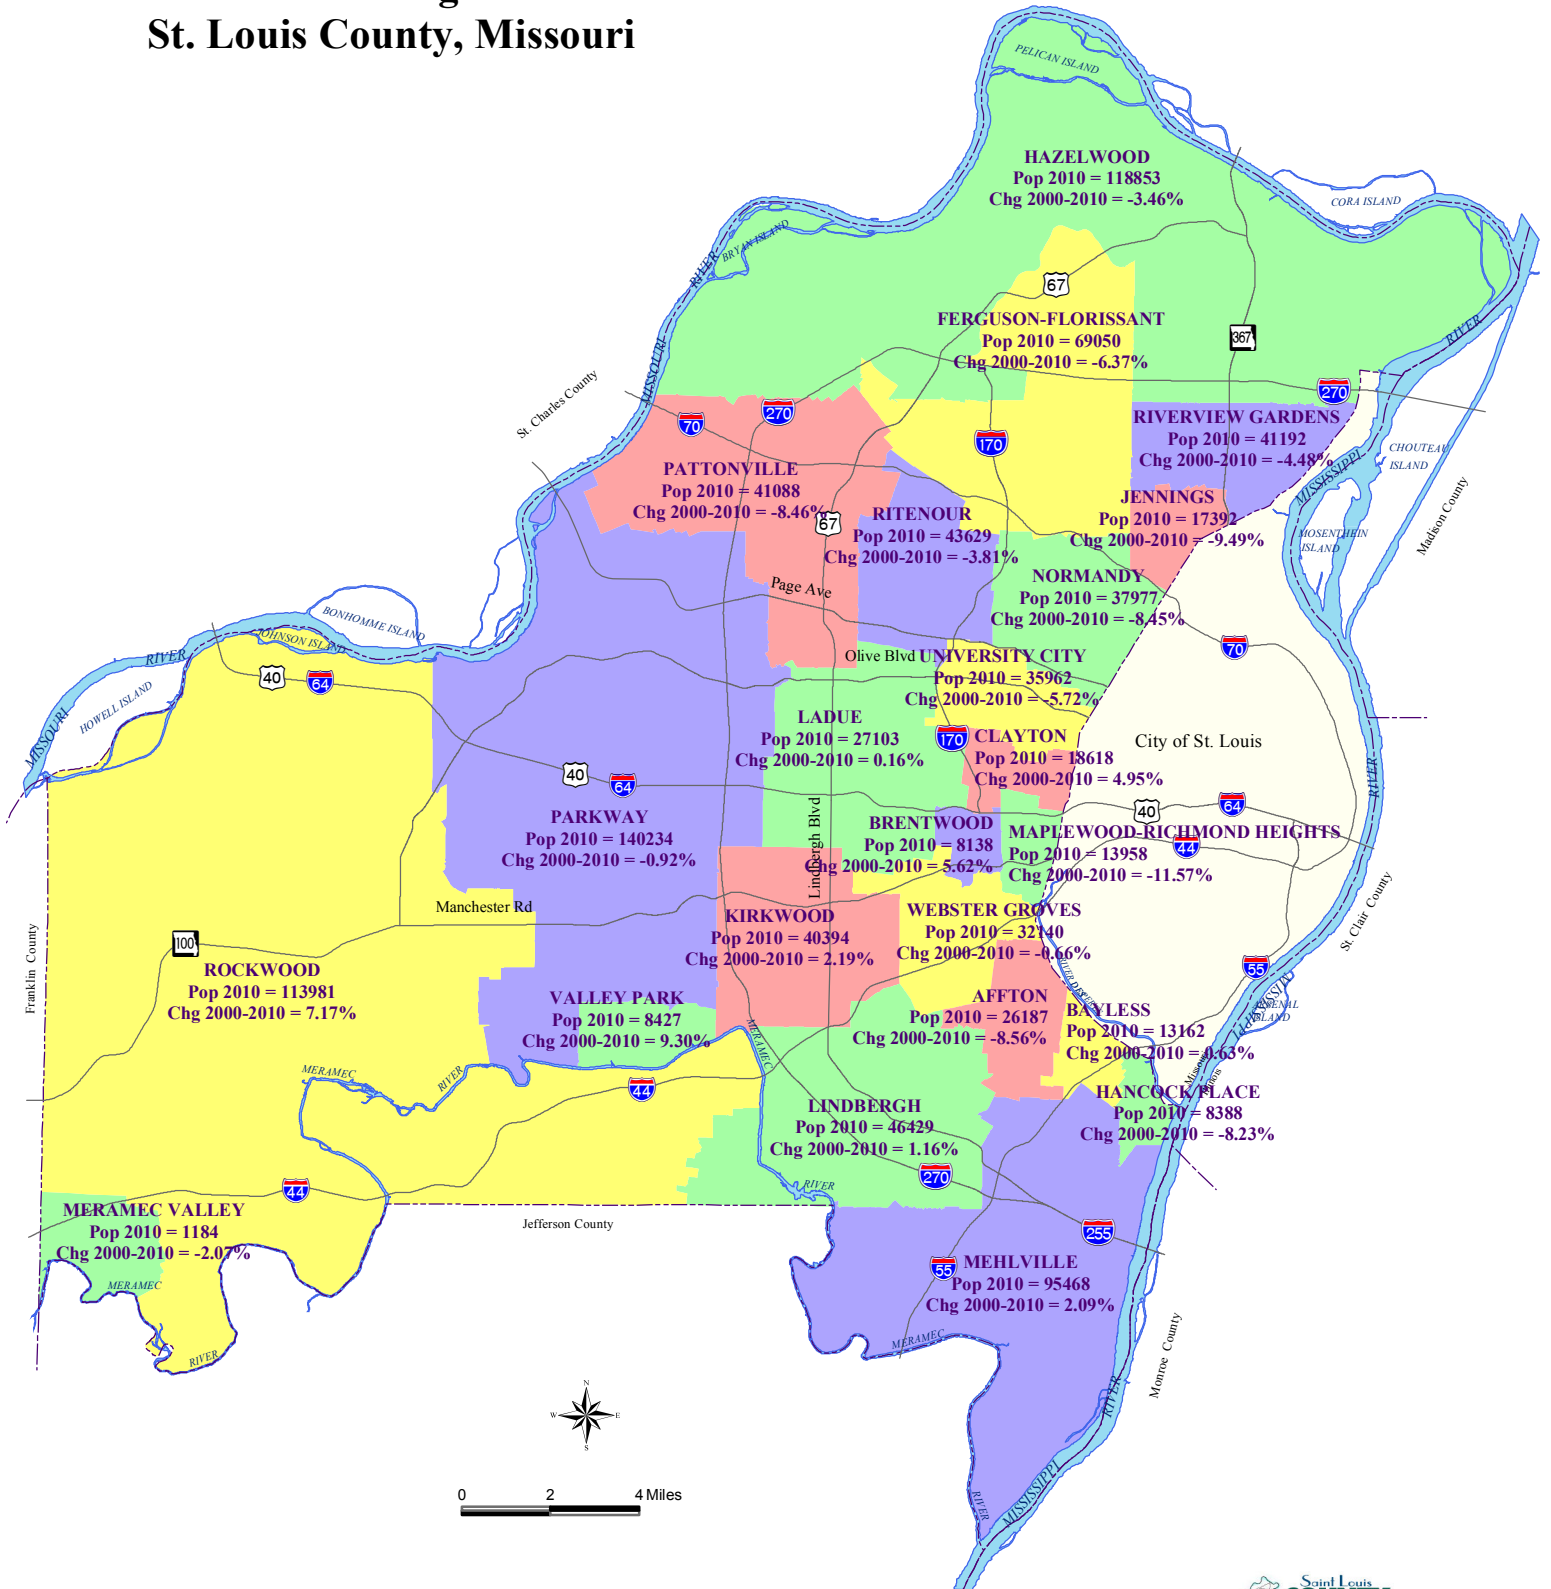

# Population by School District 2010 and Percent Change 2000-2010 St. Louis County, Missouri

Prepared by St. Louis County  
Department of Planning  
March 2011