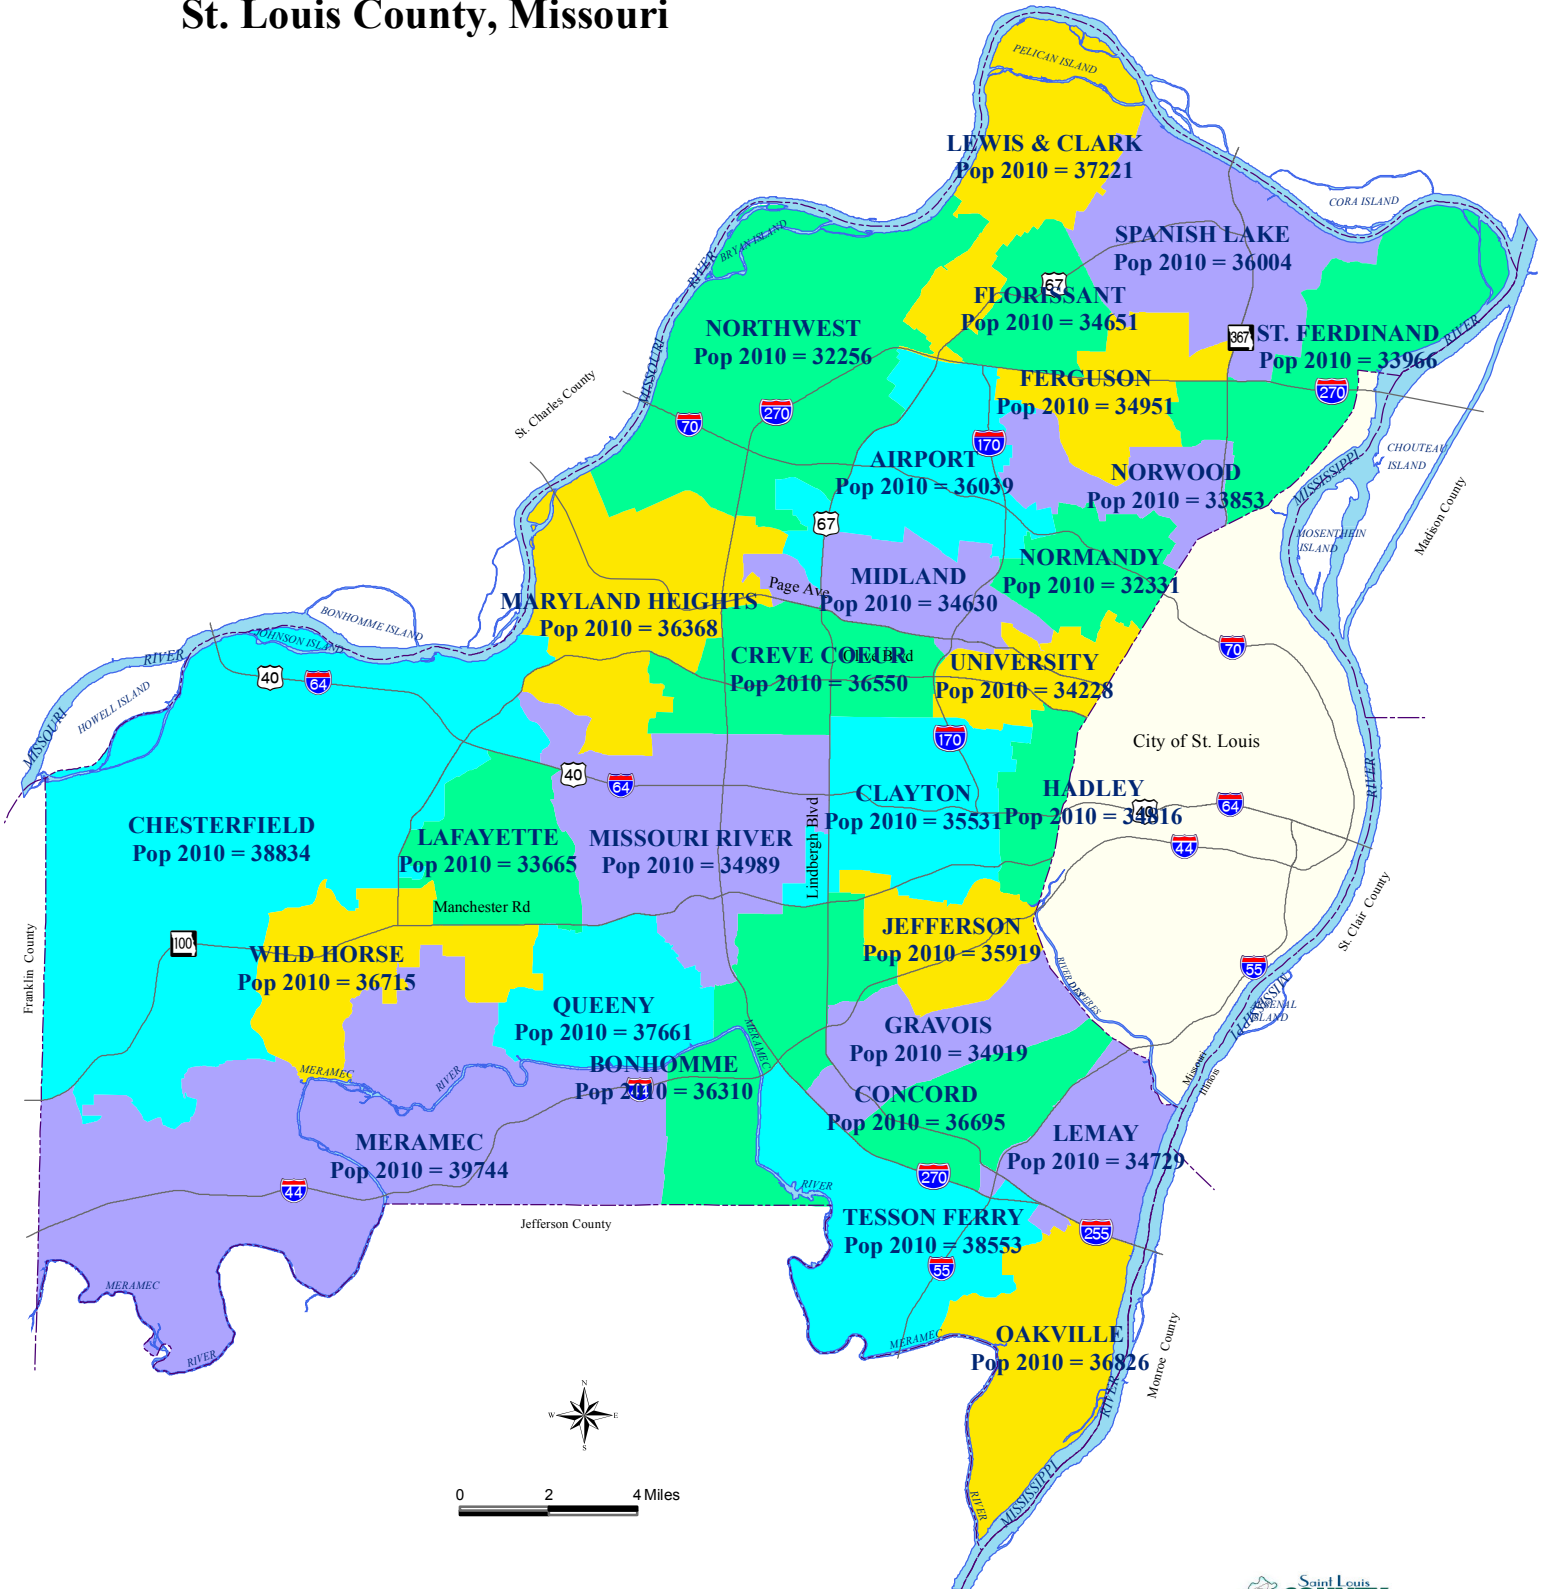

Township Population per U.S. Census Bureau Summary 2010 St. Louis County, Missouri

Prepared by St. Louis County
Department of Planning
March 2011