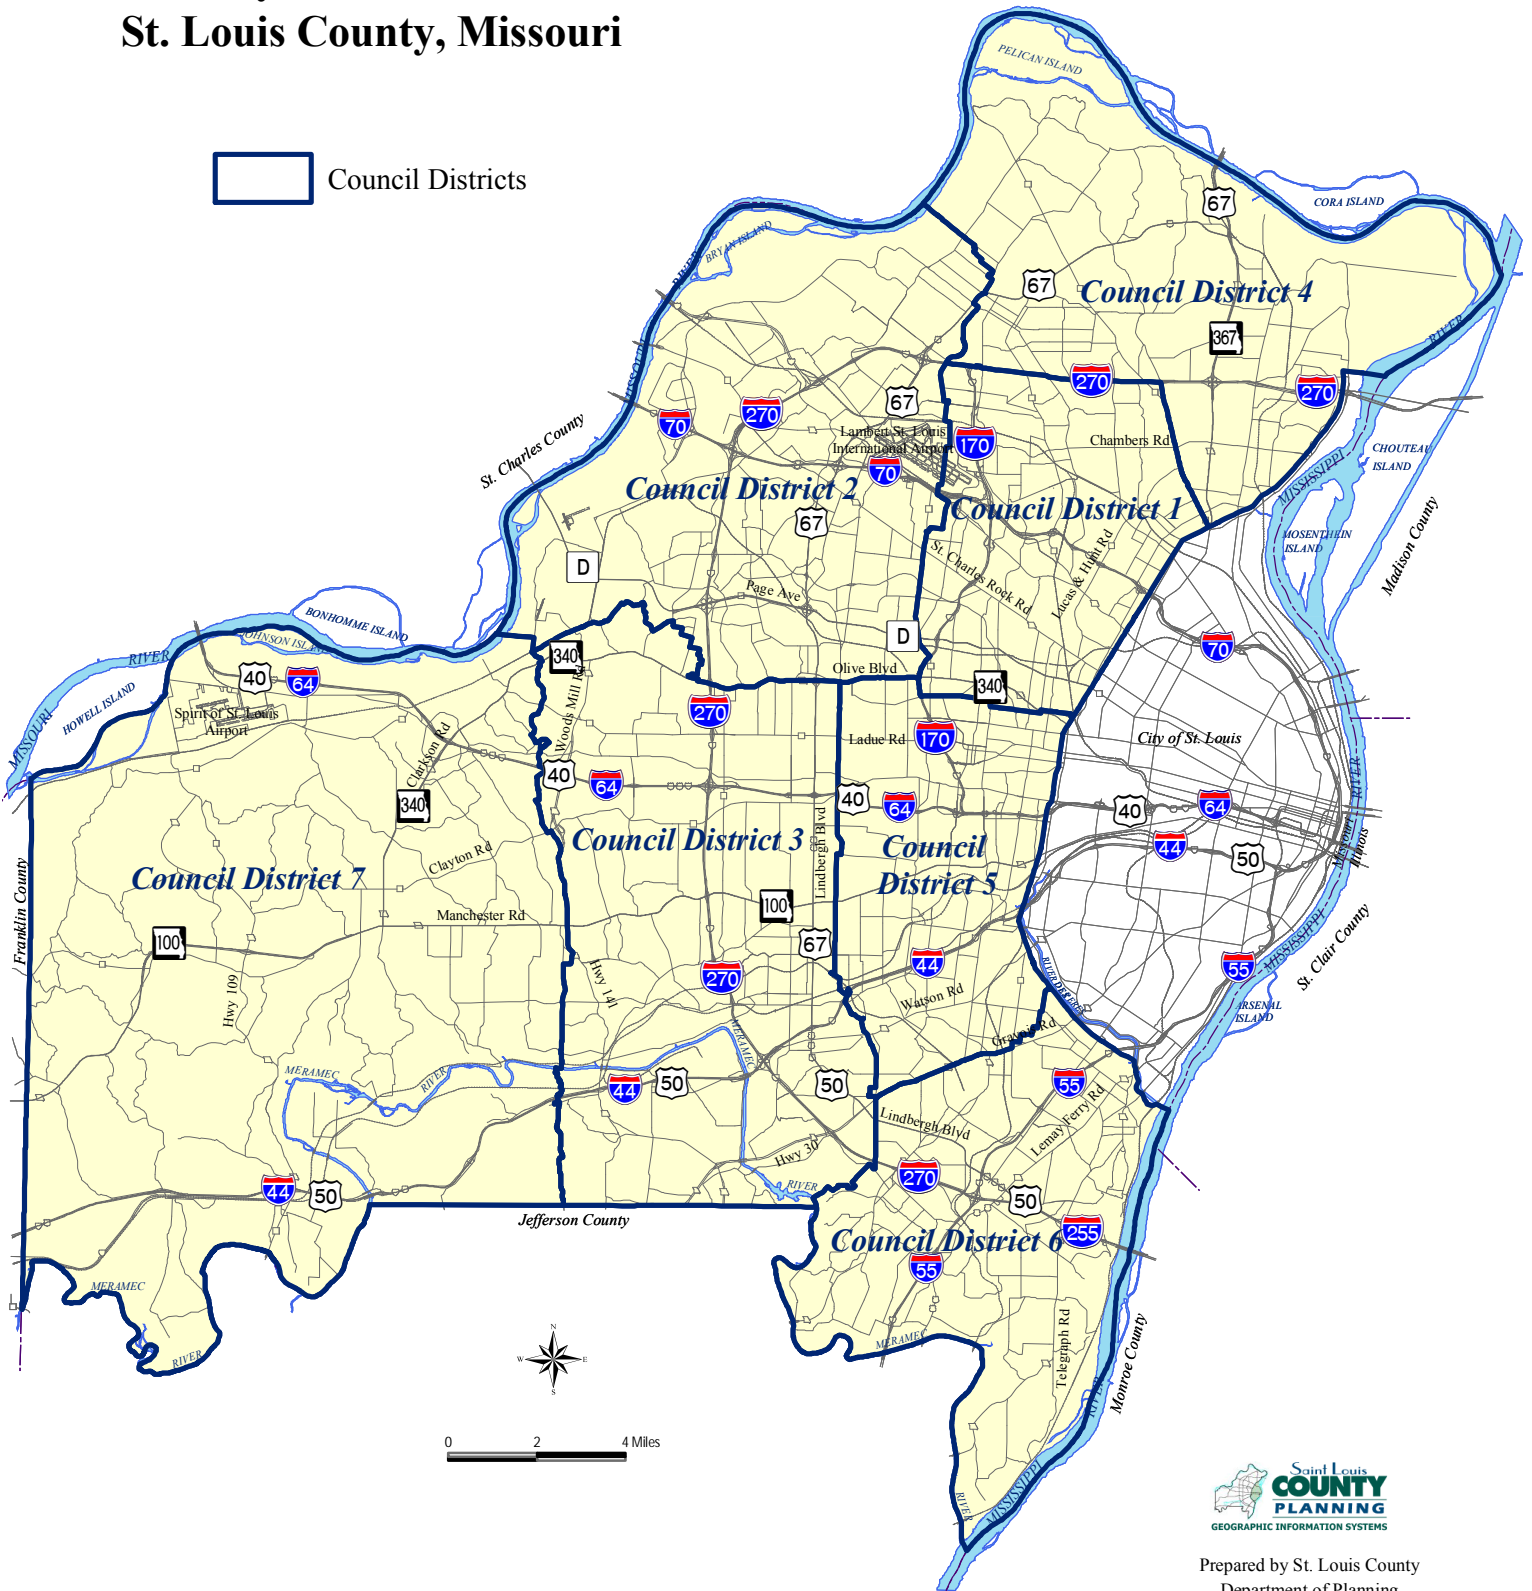

# County Council Districts St. Louis County, Missouri

 Council Districts

Prepared by St. Louis County  
Department of Planning  
December 2006