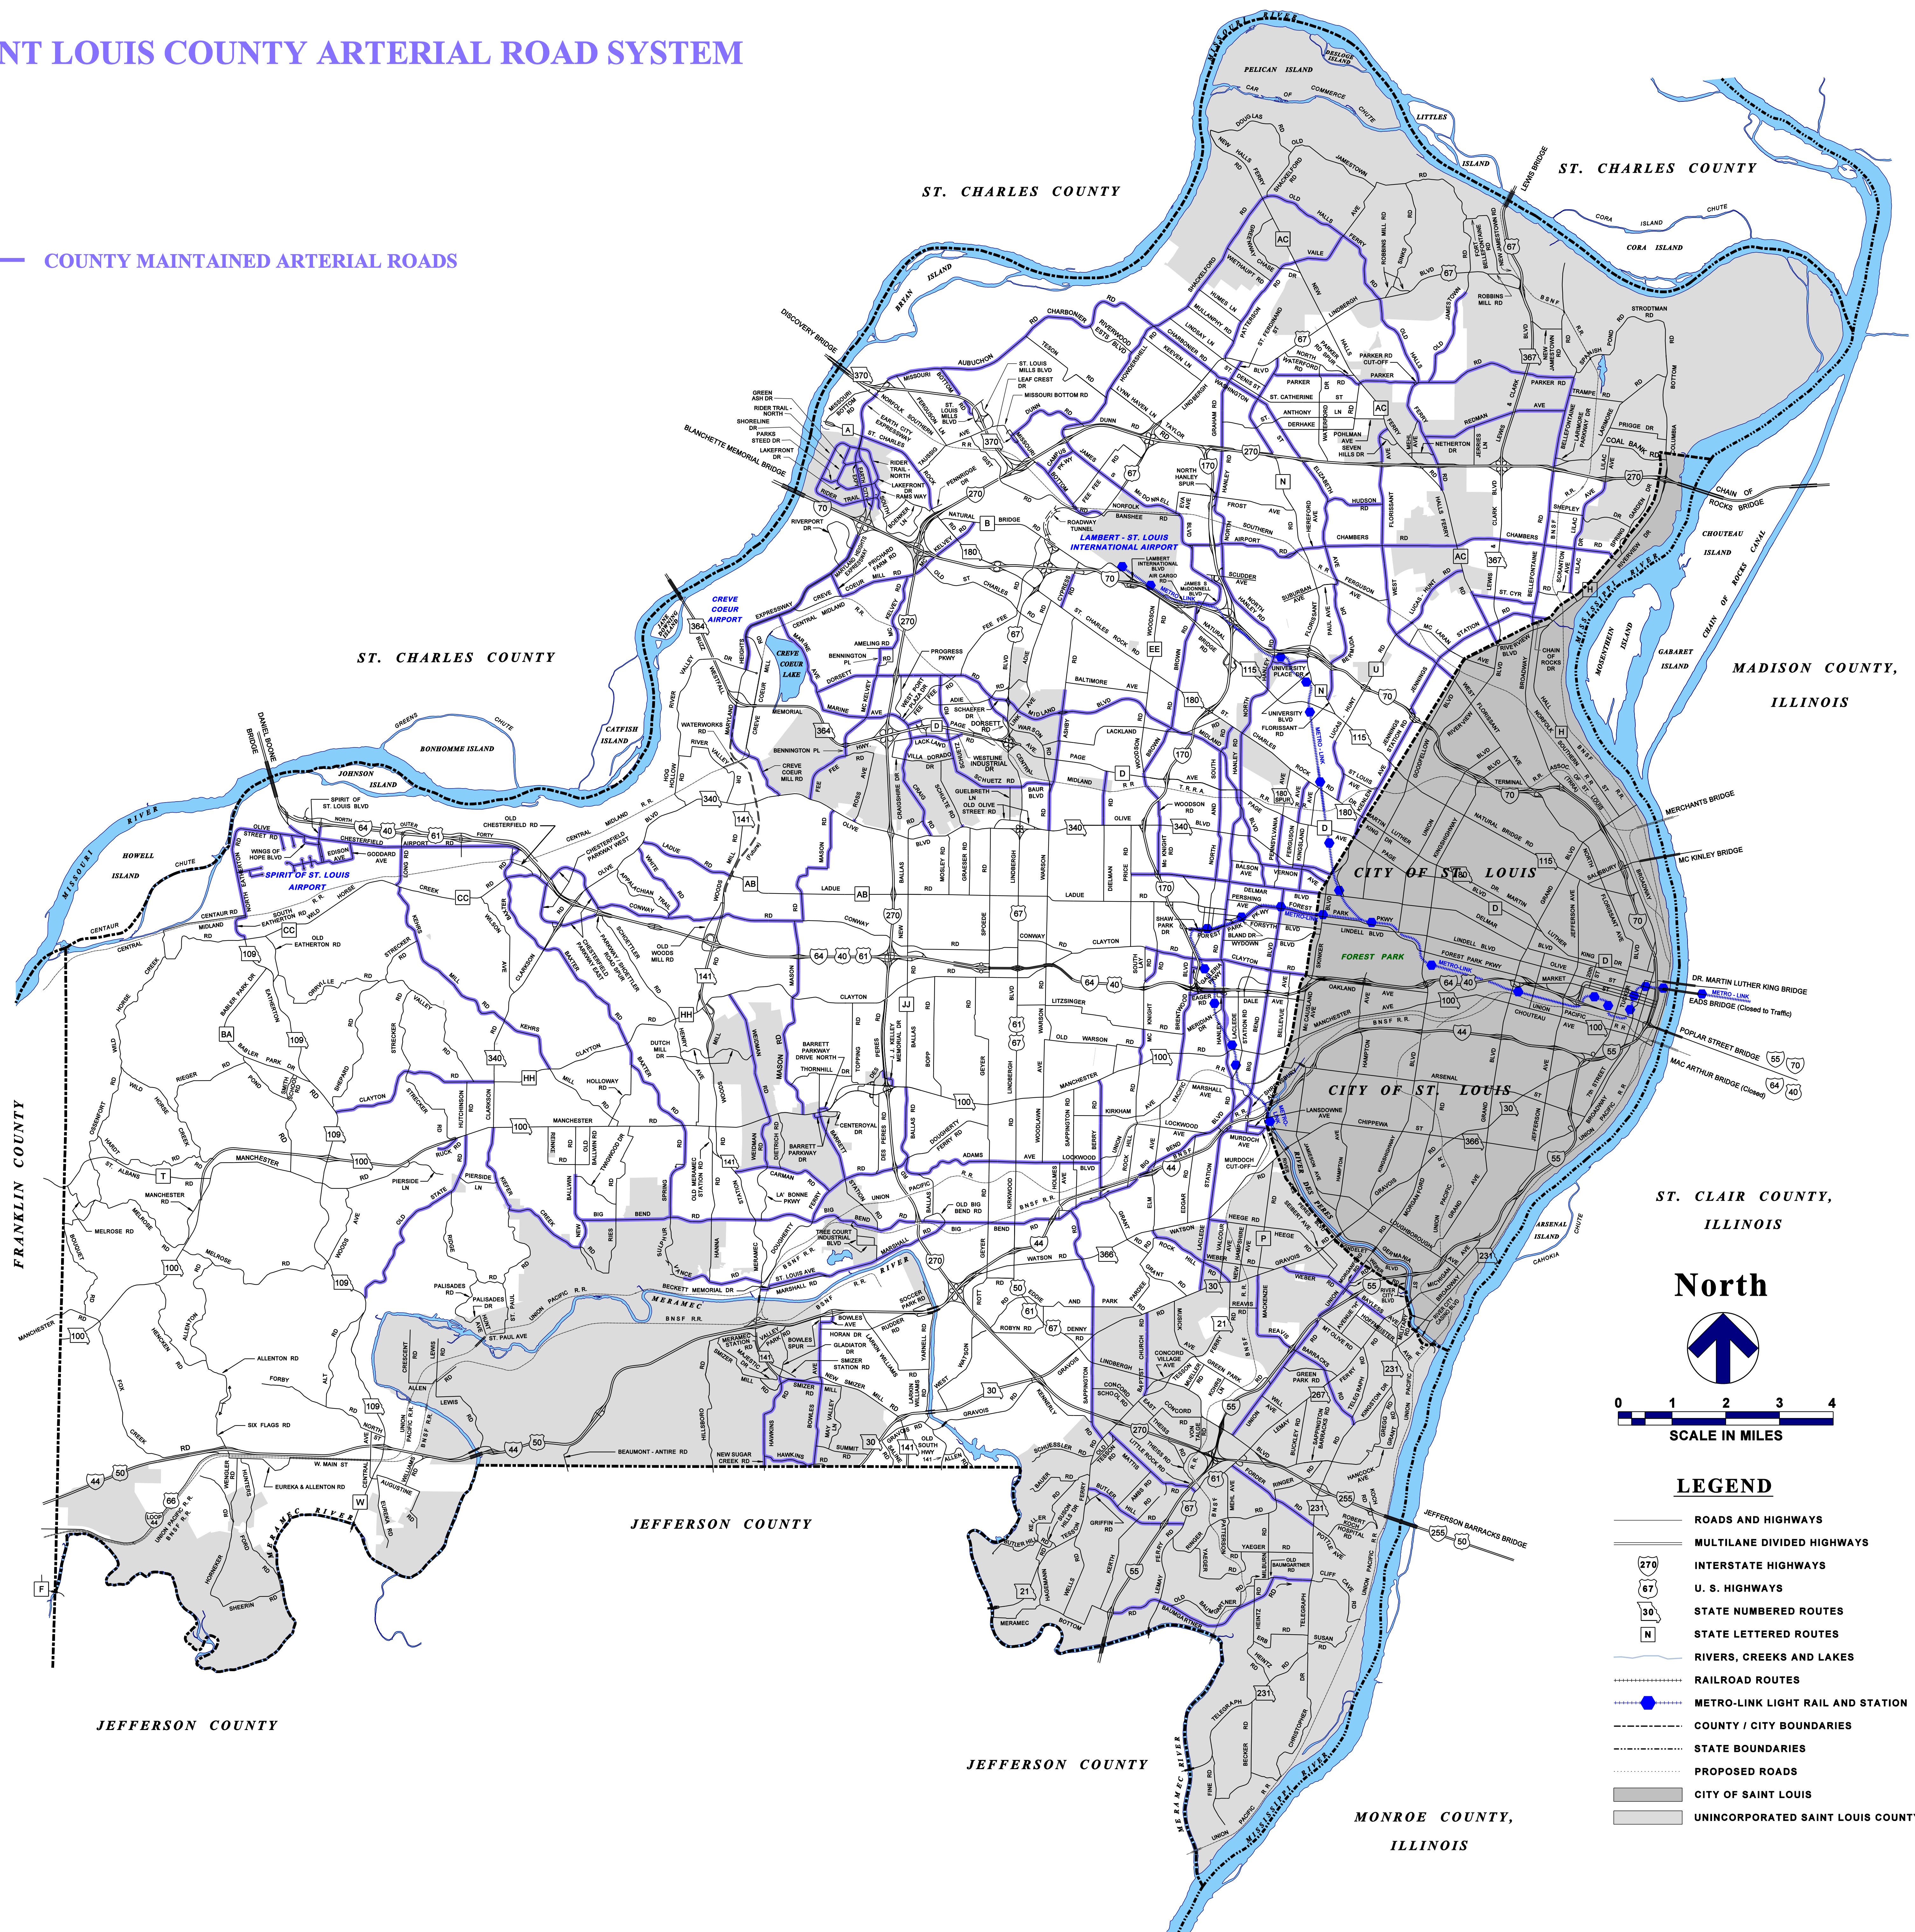

SAINT LOUIS COUNTY

DEPARTMENT OF HIGHWAYS AND TRAFFIC

SAINT LOUIS COUNTY ARTERIAL ROAD SYSTEM

COUNTY MAINTAINED ARTERIAL ROADS

North

LEGEND

- ROADS AND HIGHWAYS
- MULTILANE DIVIDED HIGHWAYS
- INTERSTATE HIGHWAYS
- U. S. HIGHWAYS
- STATE NUMBERED ROUTES
- STATE LETTERED ROUTES
- RIVERS, CREEKS AND LAKES
- RAILROAD ROUTES
- METRO-LINK LIGHT RAIL AND STATION
- COUNTY / CITY BOUNDARIES
- STATE BOUNDARIES
- PROPOSED ROADS
- CITY OF SAINT LOUIS
- UNINCORPORATED SAINT LOUIS COUNTY