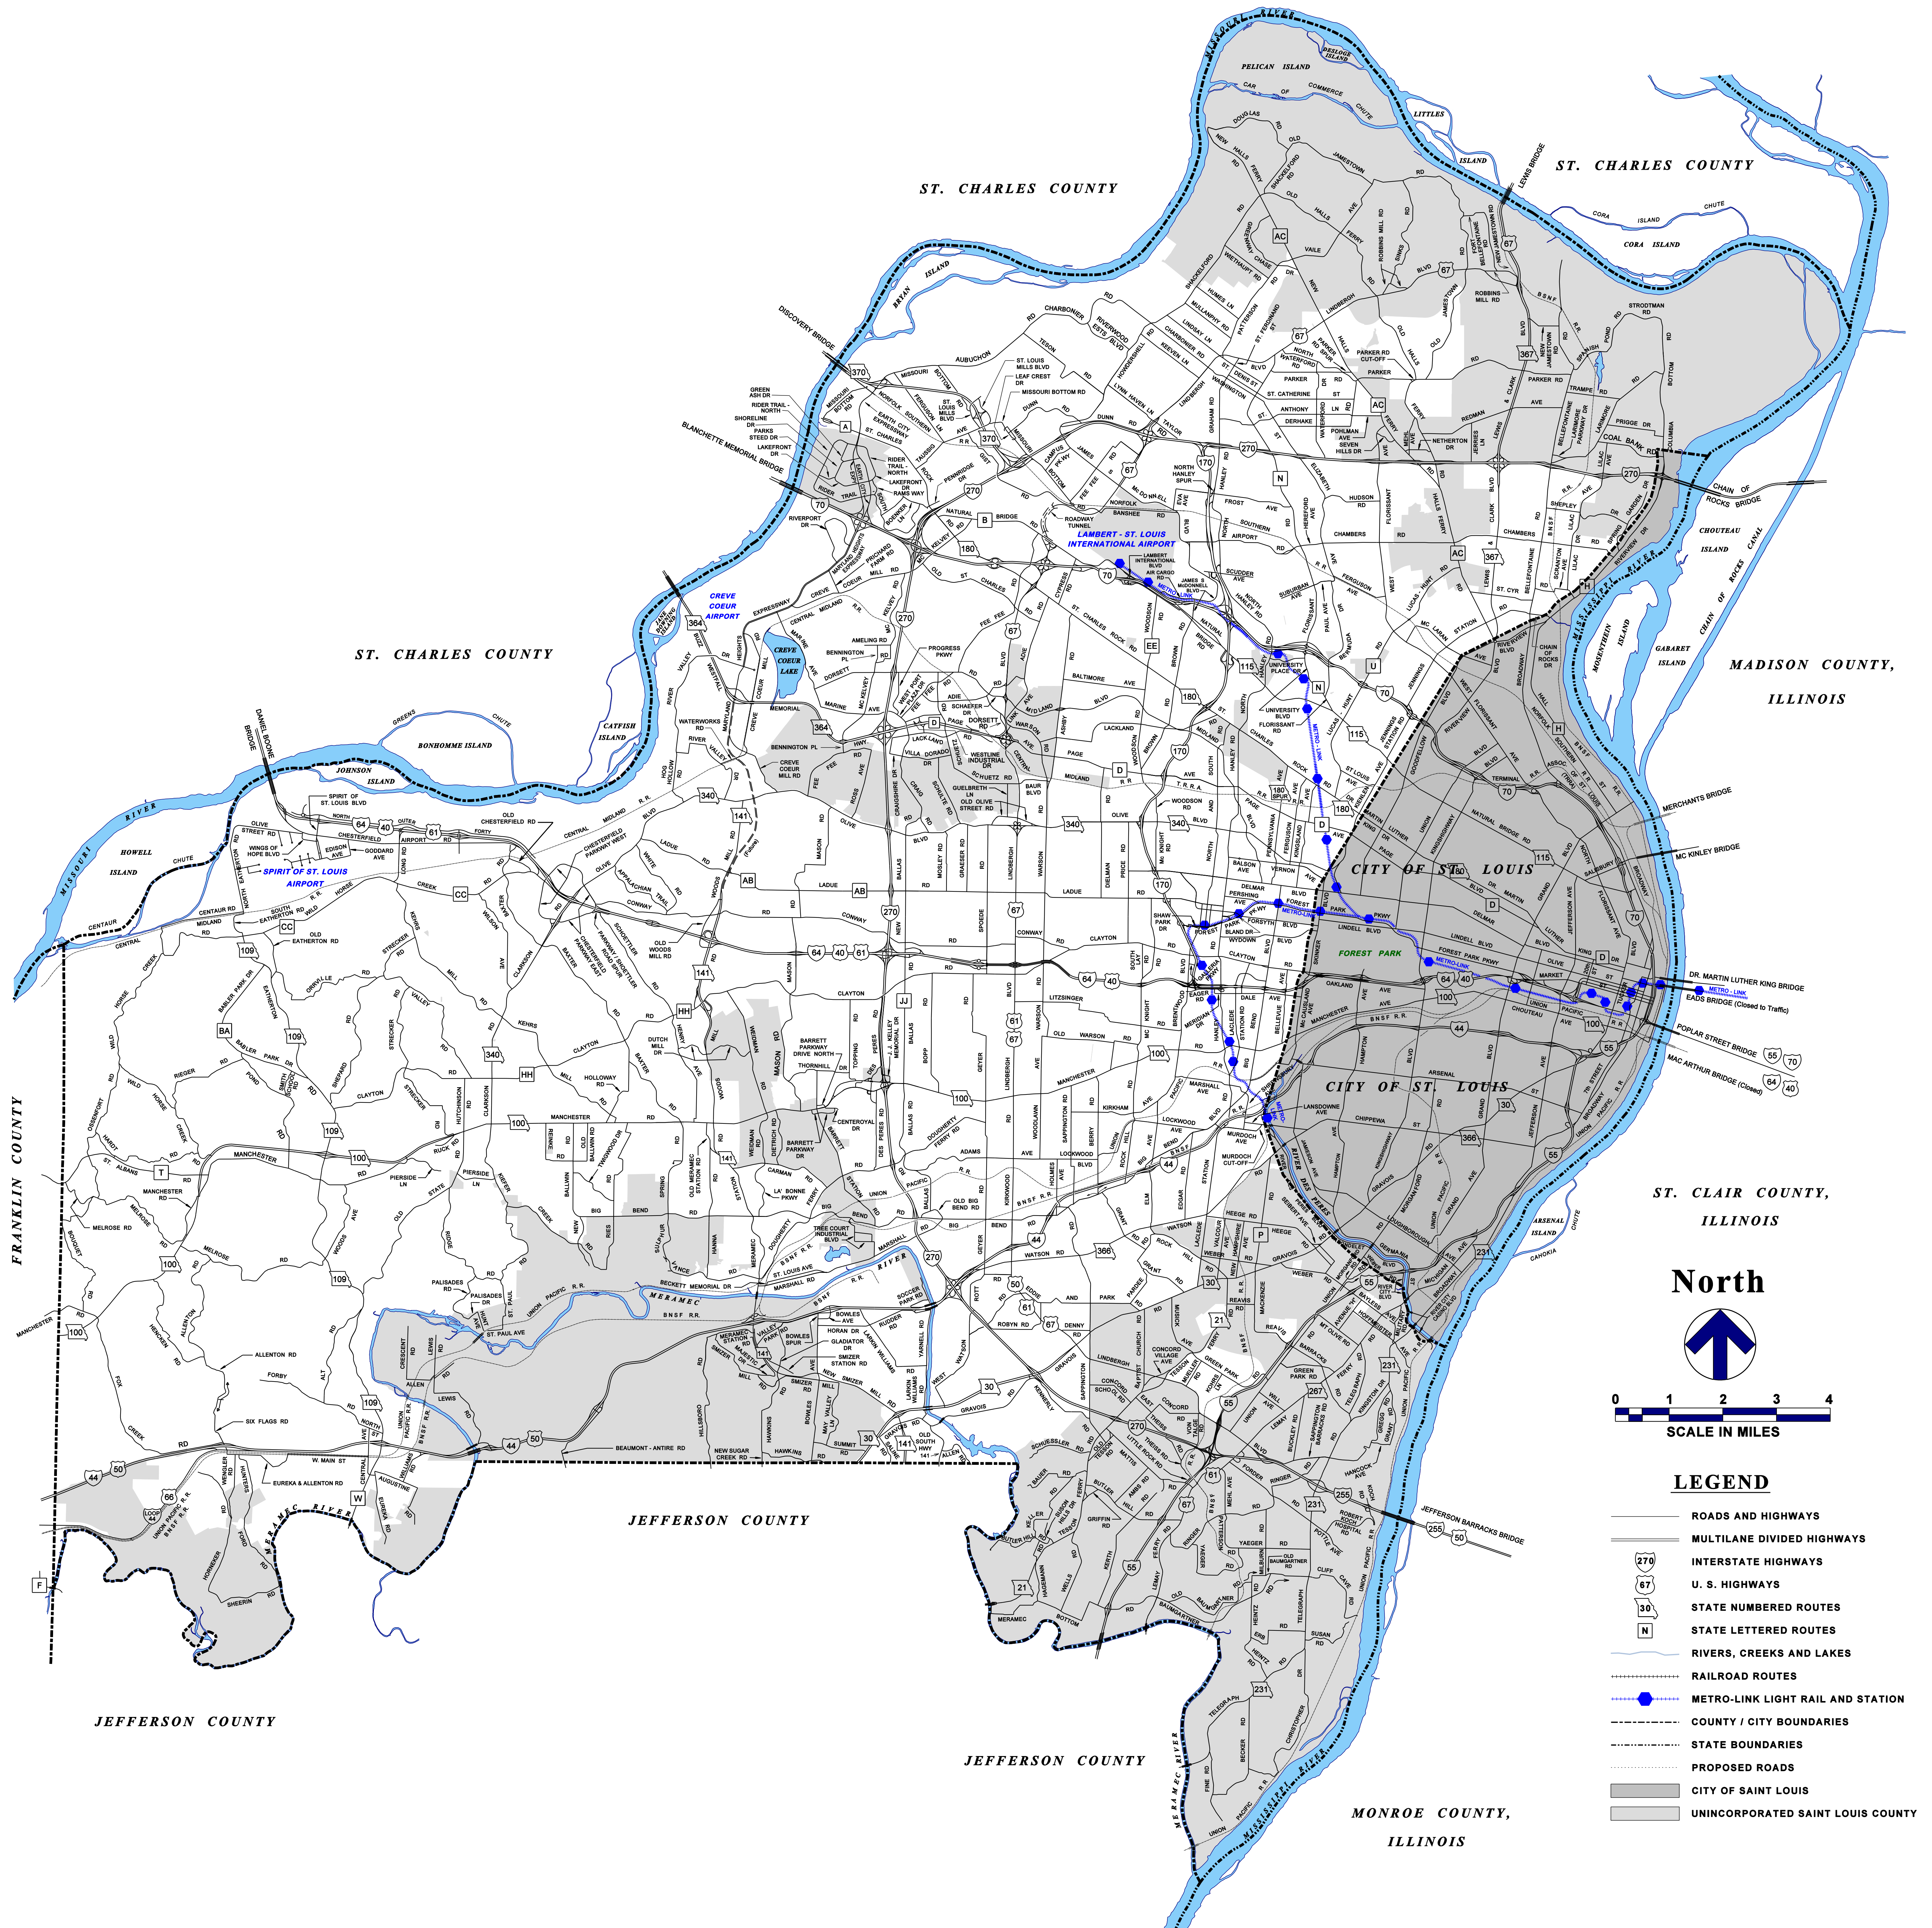

SAINT LOUIS COUNTY

DEPARTMENT OF HIGHWAYS AND TRAFFIC

North

LEGEND

- ROADS AND HIGHWAYS
- MULTILANE DIVIDED HIGHWAYS
- INTERSTATE HIGHWAYS
- U. S. HIGHWAYS
- STATE NUMBERED ROUTES
- STATE LETTERED ROUTES
- RIVERS, CREEKS AND LAKES
- RAILROAD ROUTES
- METRO-LINK LIGHT RAIL AND STATION
- COUNTY / CITY BOUNDARIES
- STATE BOUNDARIES
- PROPOSED ROADS
- CITY OF SAINT LOUIS
- UNINCORPORATED SAINT LOUIS COUNTY