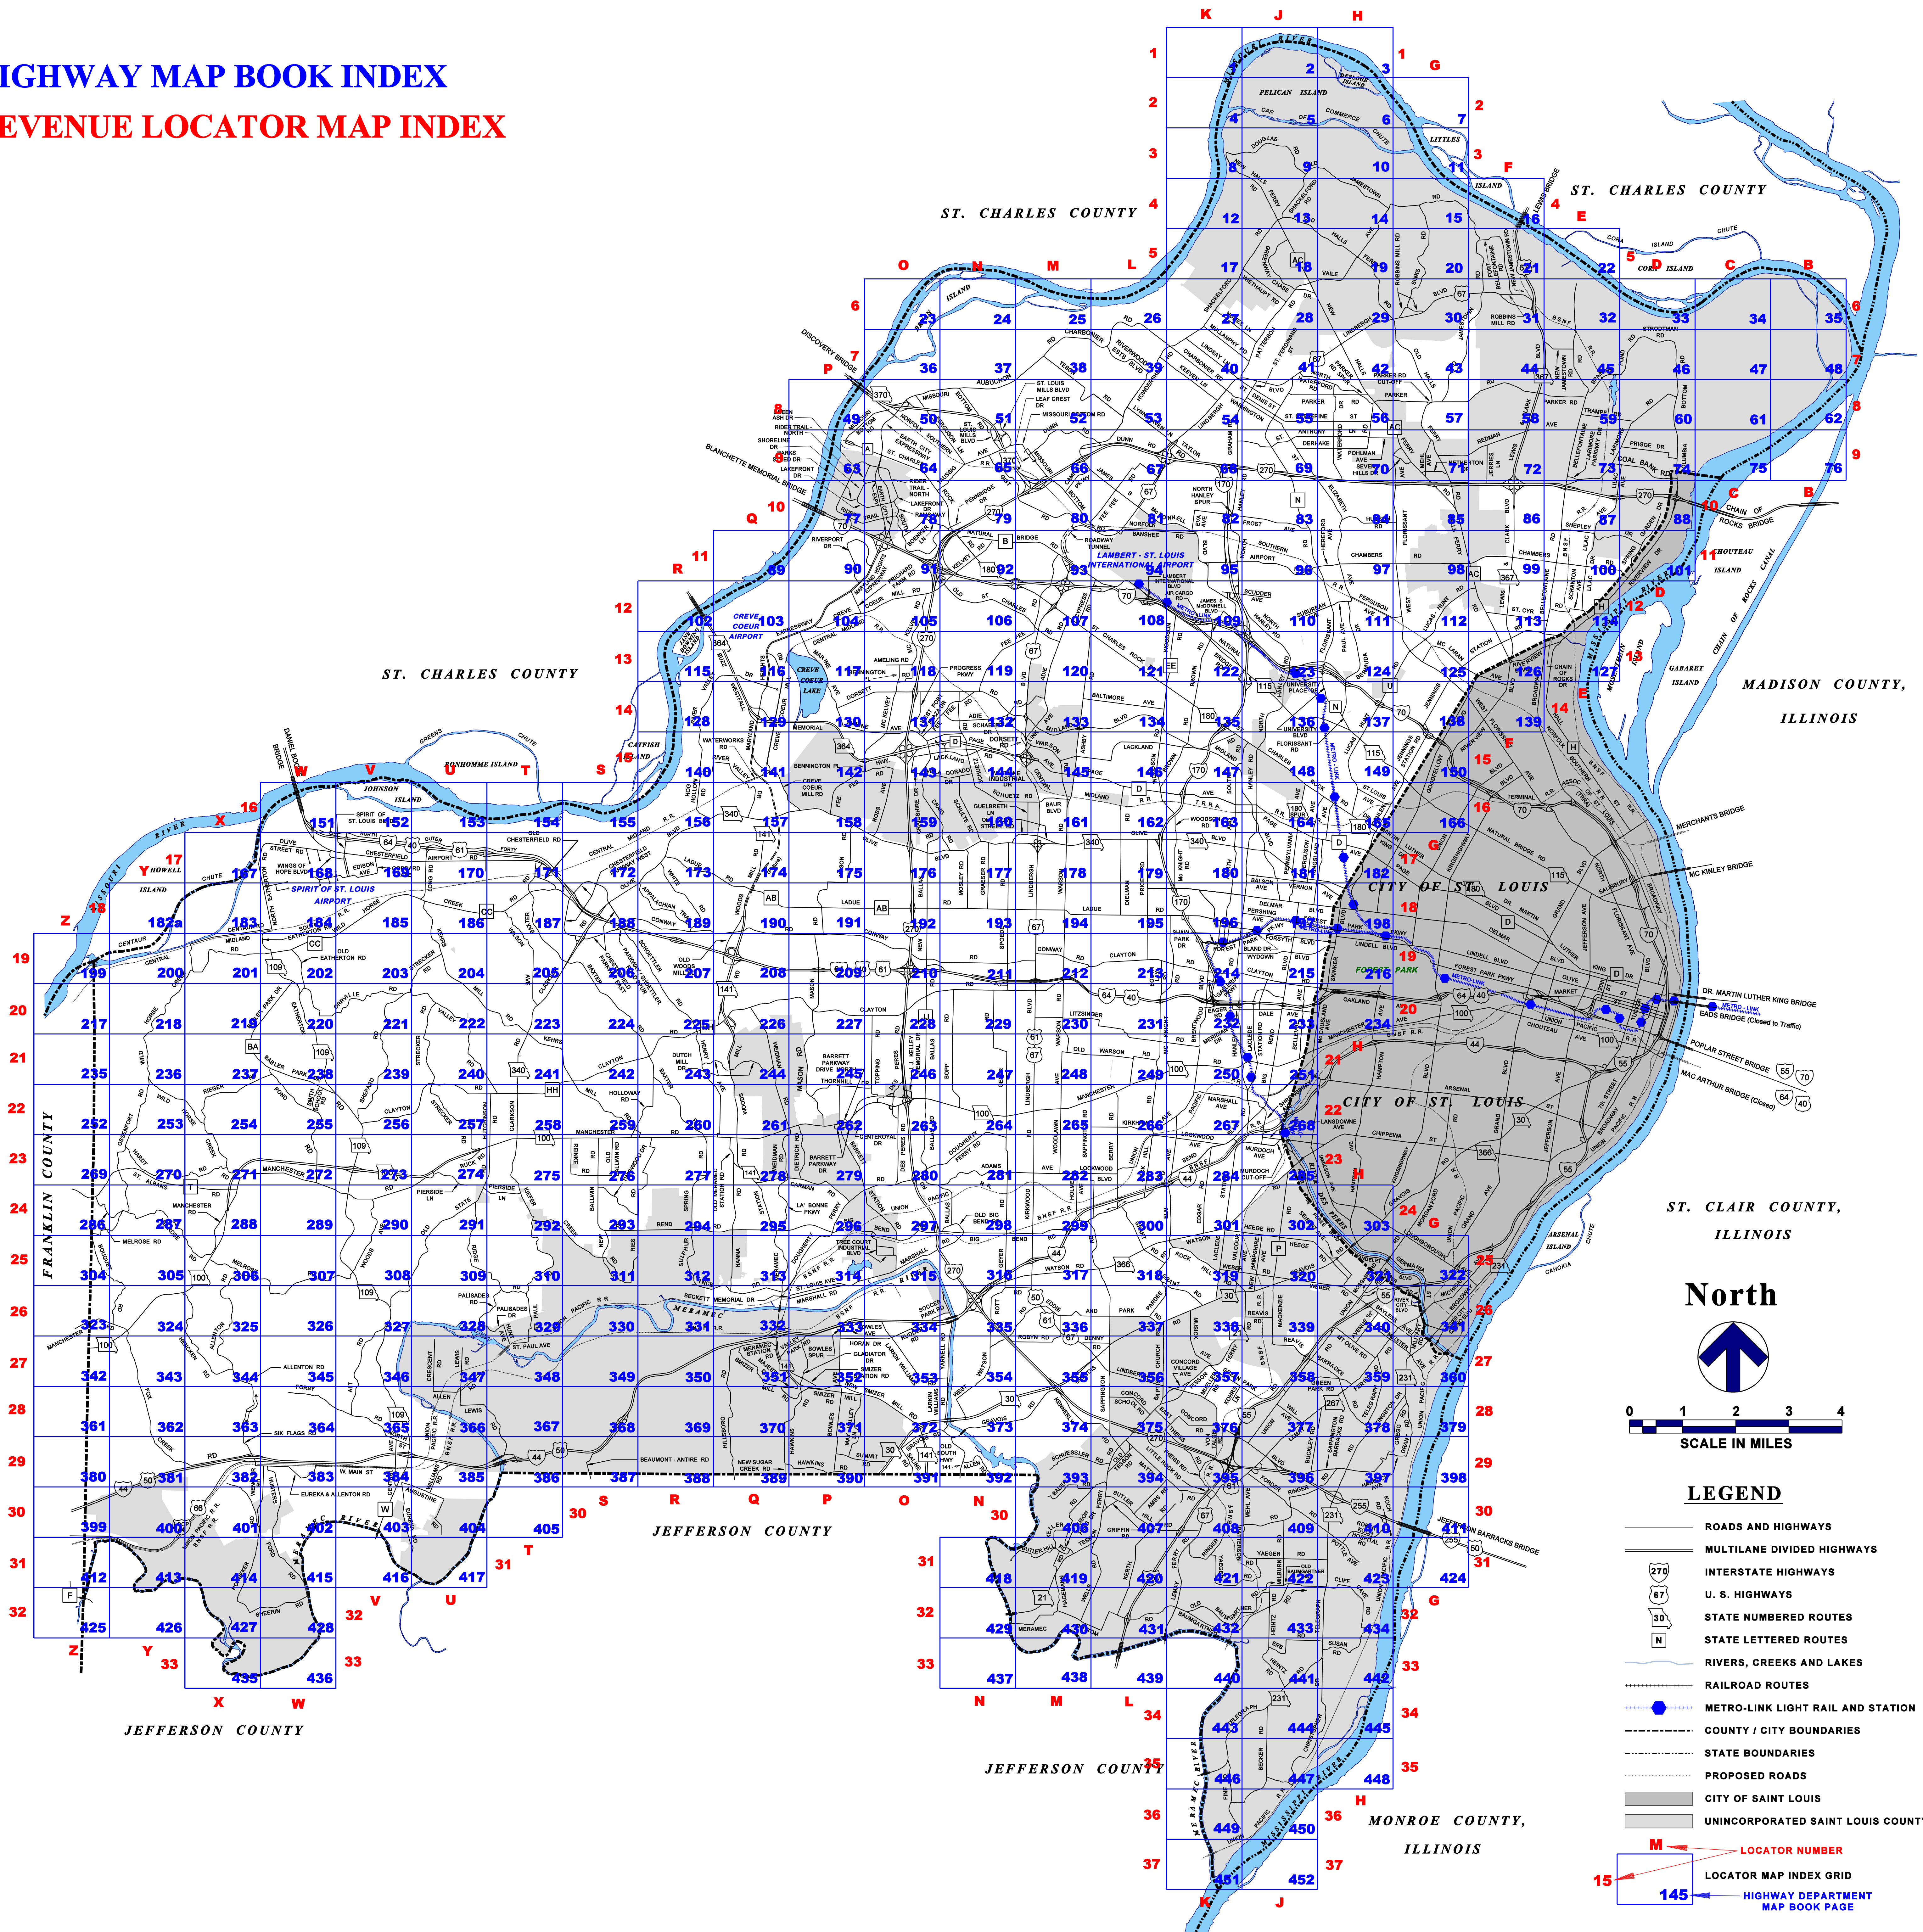

SAINT LOUIS COUNTY

DEPARTMENT OF HIGHWAYS AND TRAFFIC

HIGHWAY MAP BOOK INDEX

REVENUE LOCATOR MAP INDEX

North

LEGEND

- ROADS AND HIGHWAYS
- MULTILANE DIVIDED HIGHWAYS
- INTERSTATE HIGHWAYS
- U. S. HIGHWAYS
- STATE NUMBERED ROUTES
- STATE LETTERED ROUTES
- RIVERS, CREEKS AND LAKES
- RAILROAD ROUTES
- METRO-LINK LIGHT RAIL AND STATION
- COUNTY / CITY BOUNDARIES
- STATE BOUNDARIES
- PROPOSED ROADS
- CITY OF SAINT LOUIS
- UNINCORPORATED SAINT LOUIS COUNTY