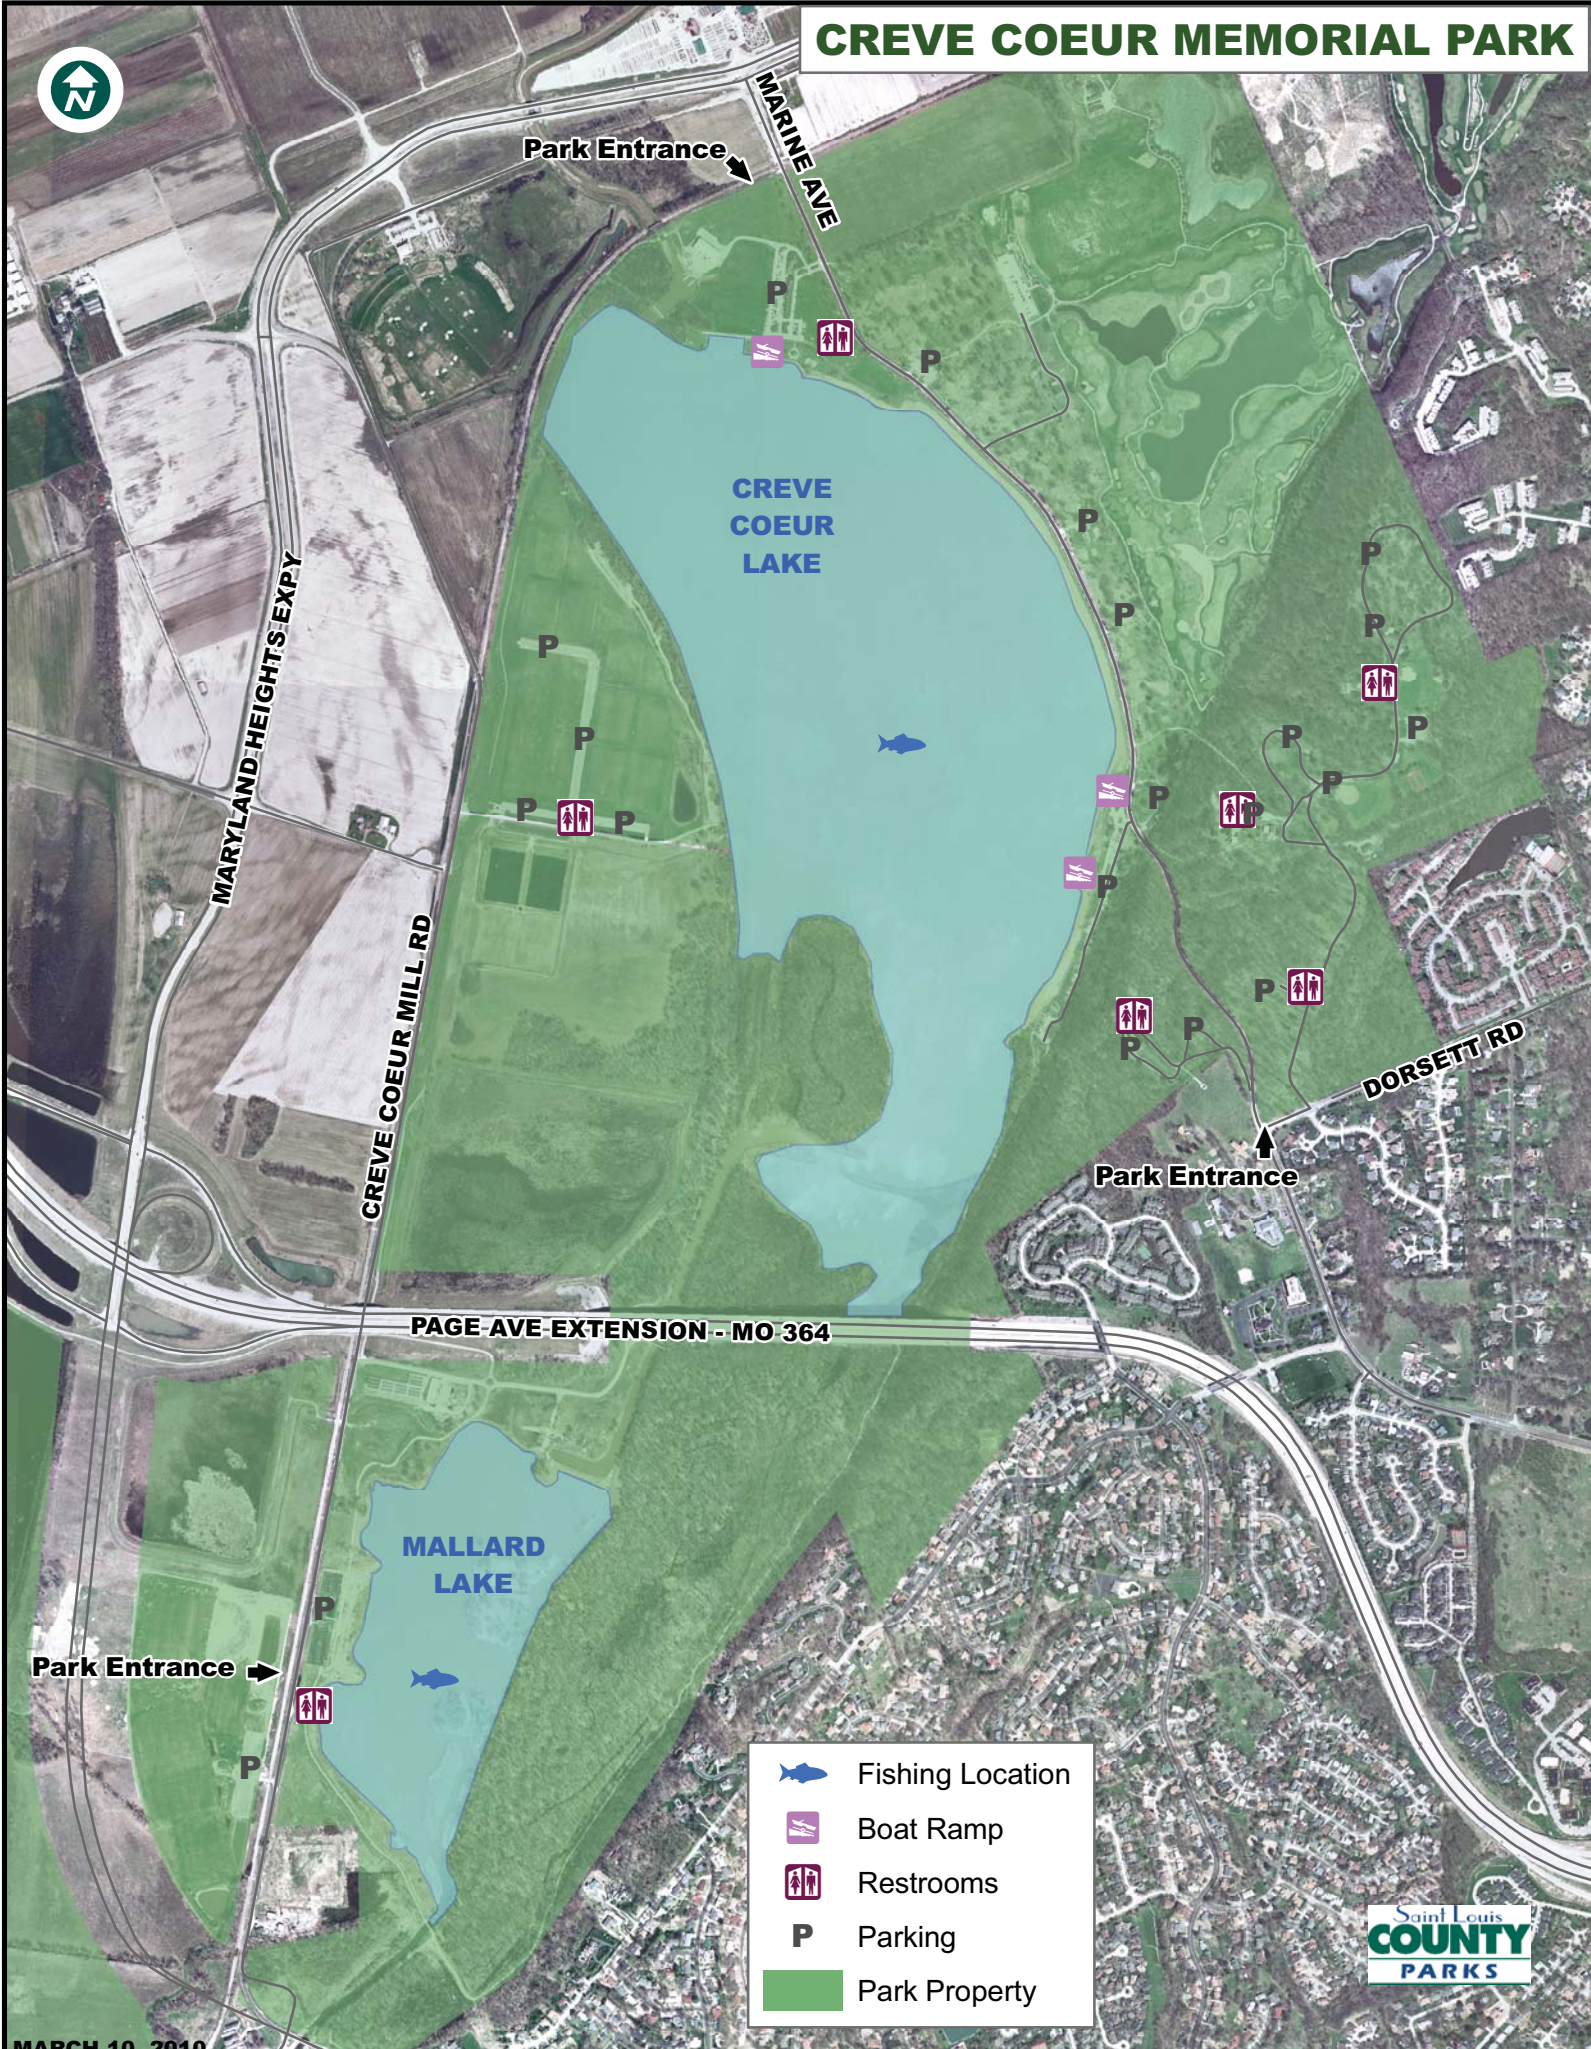

CREVE COEUR MEMORIAL PARK

-  Fishing Location
-  Boat Ramp
-  Restrooms
-  Parking
-  Park Property