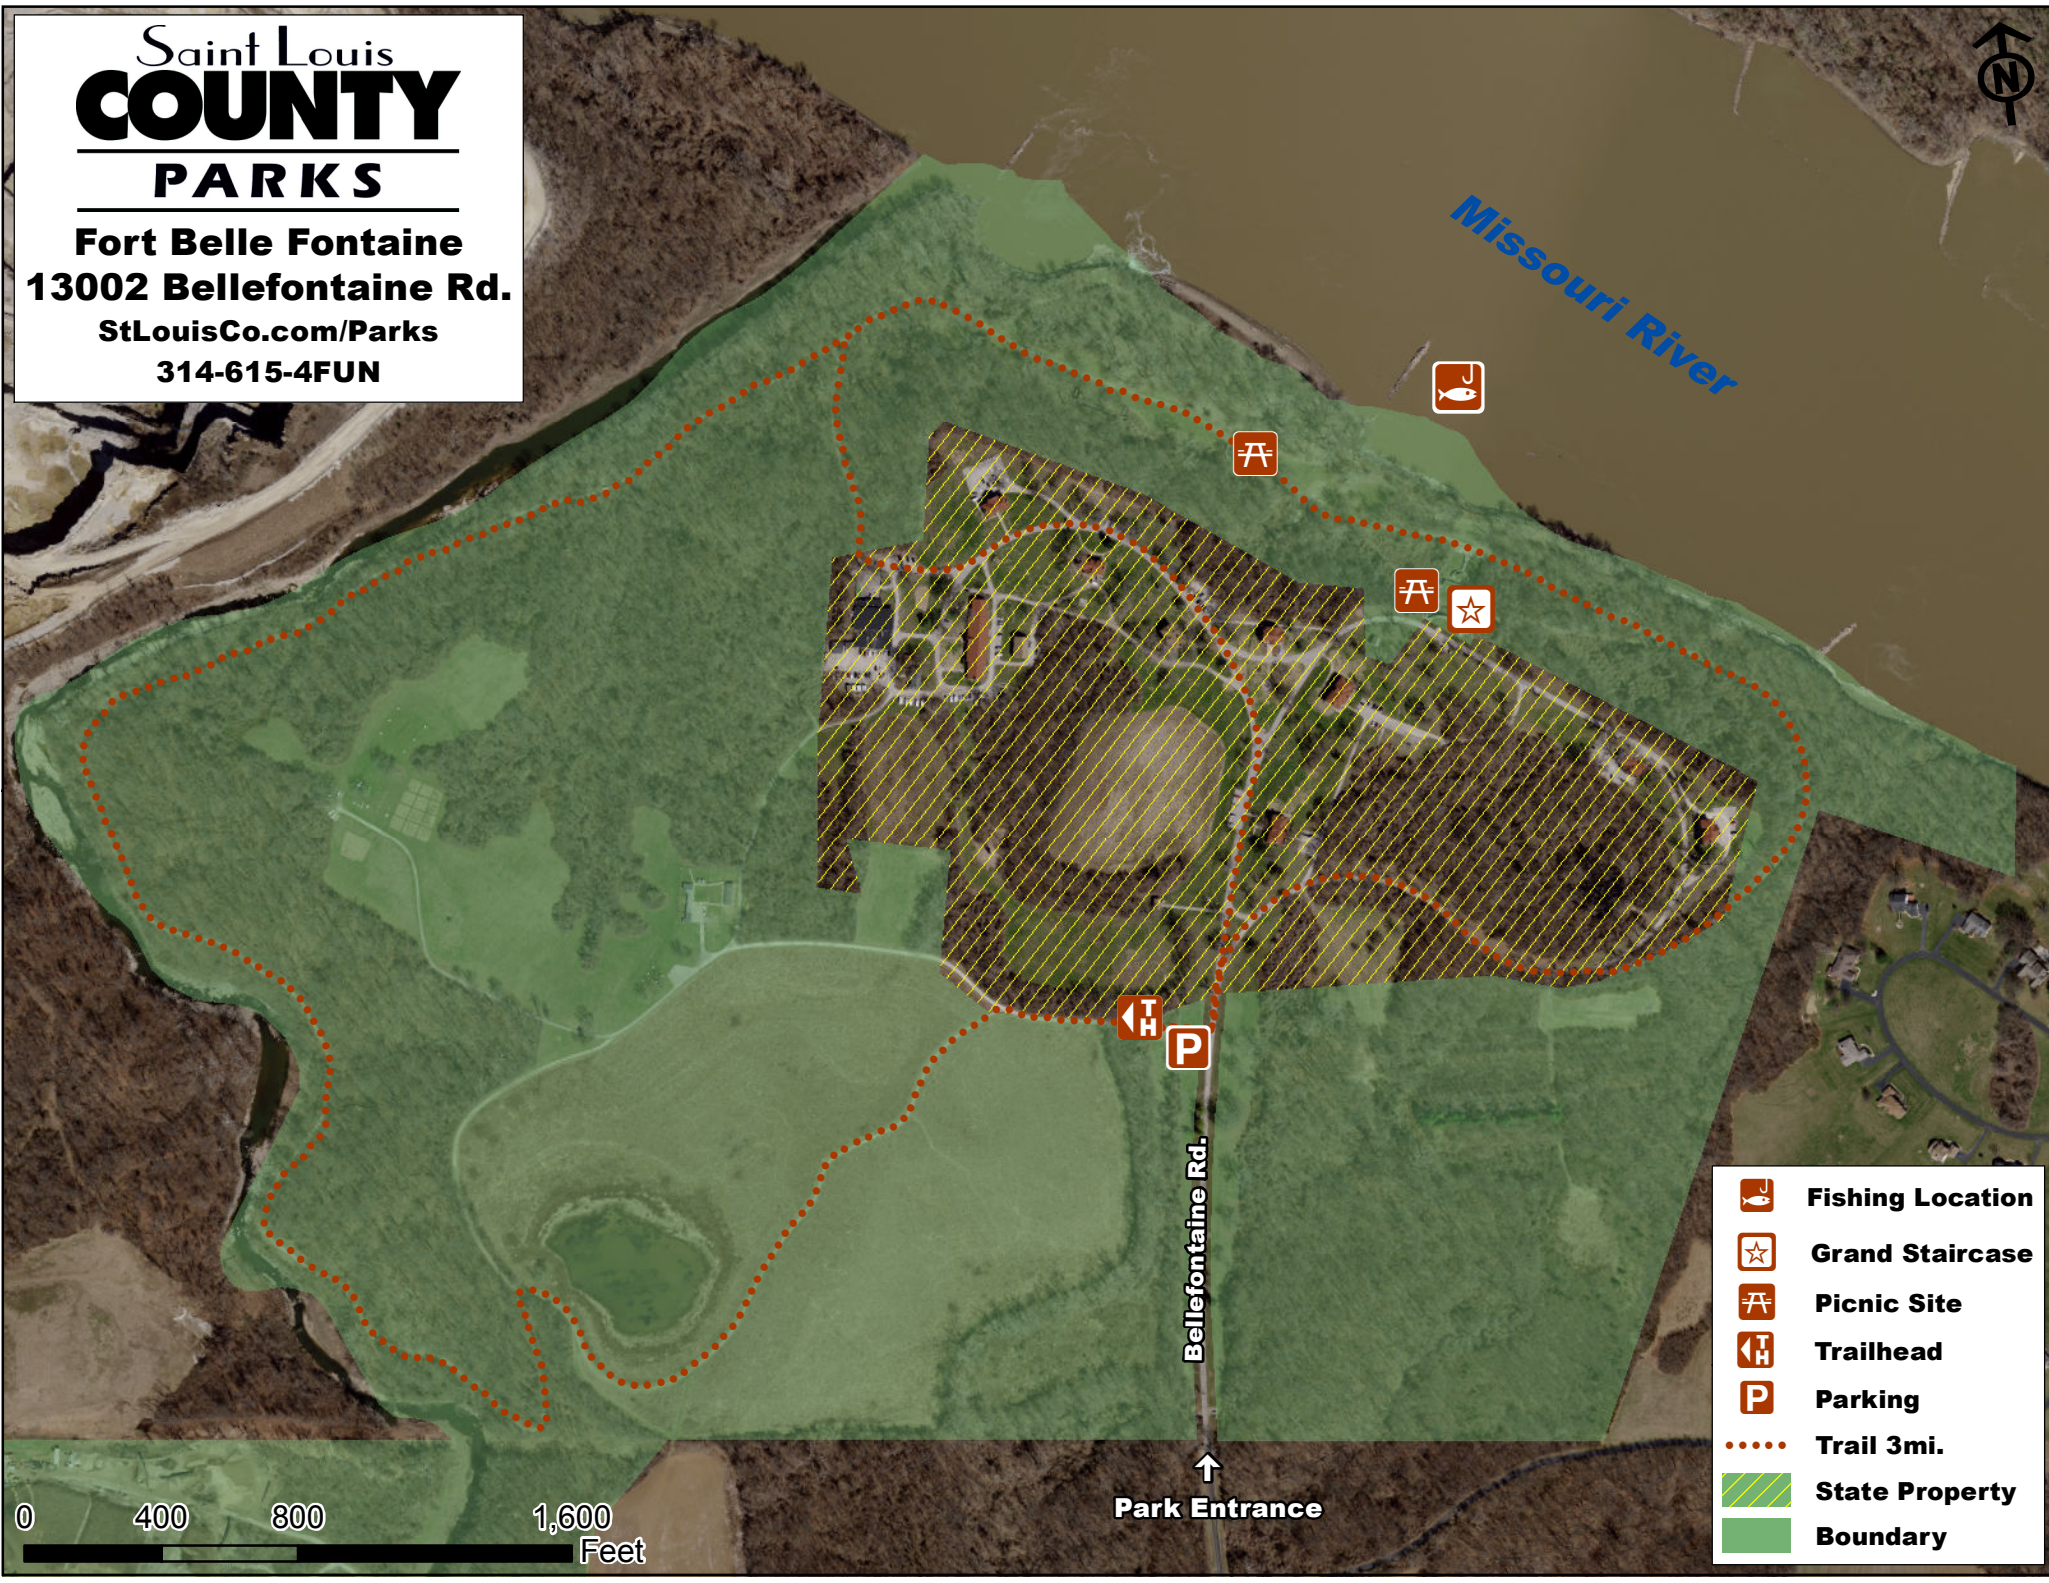

Saint Louis **COUNTY** **PARKS**

Fort Belle Fontaine
13002 Bellefontaine Rd.
StLouisCo.com/Parks
314-615-4FUN

-  **Fishing Location**
-  **Grand Staircase**
-  **Picnic Site**
-  **Trailhead**
-  **Parking**
-  **Trail 3mi.**
-  **State Property**
-  **Boundary**

0 400 800 1,600
Feet

↑
Park Entrance

Bellefontaine Rd.