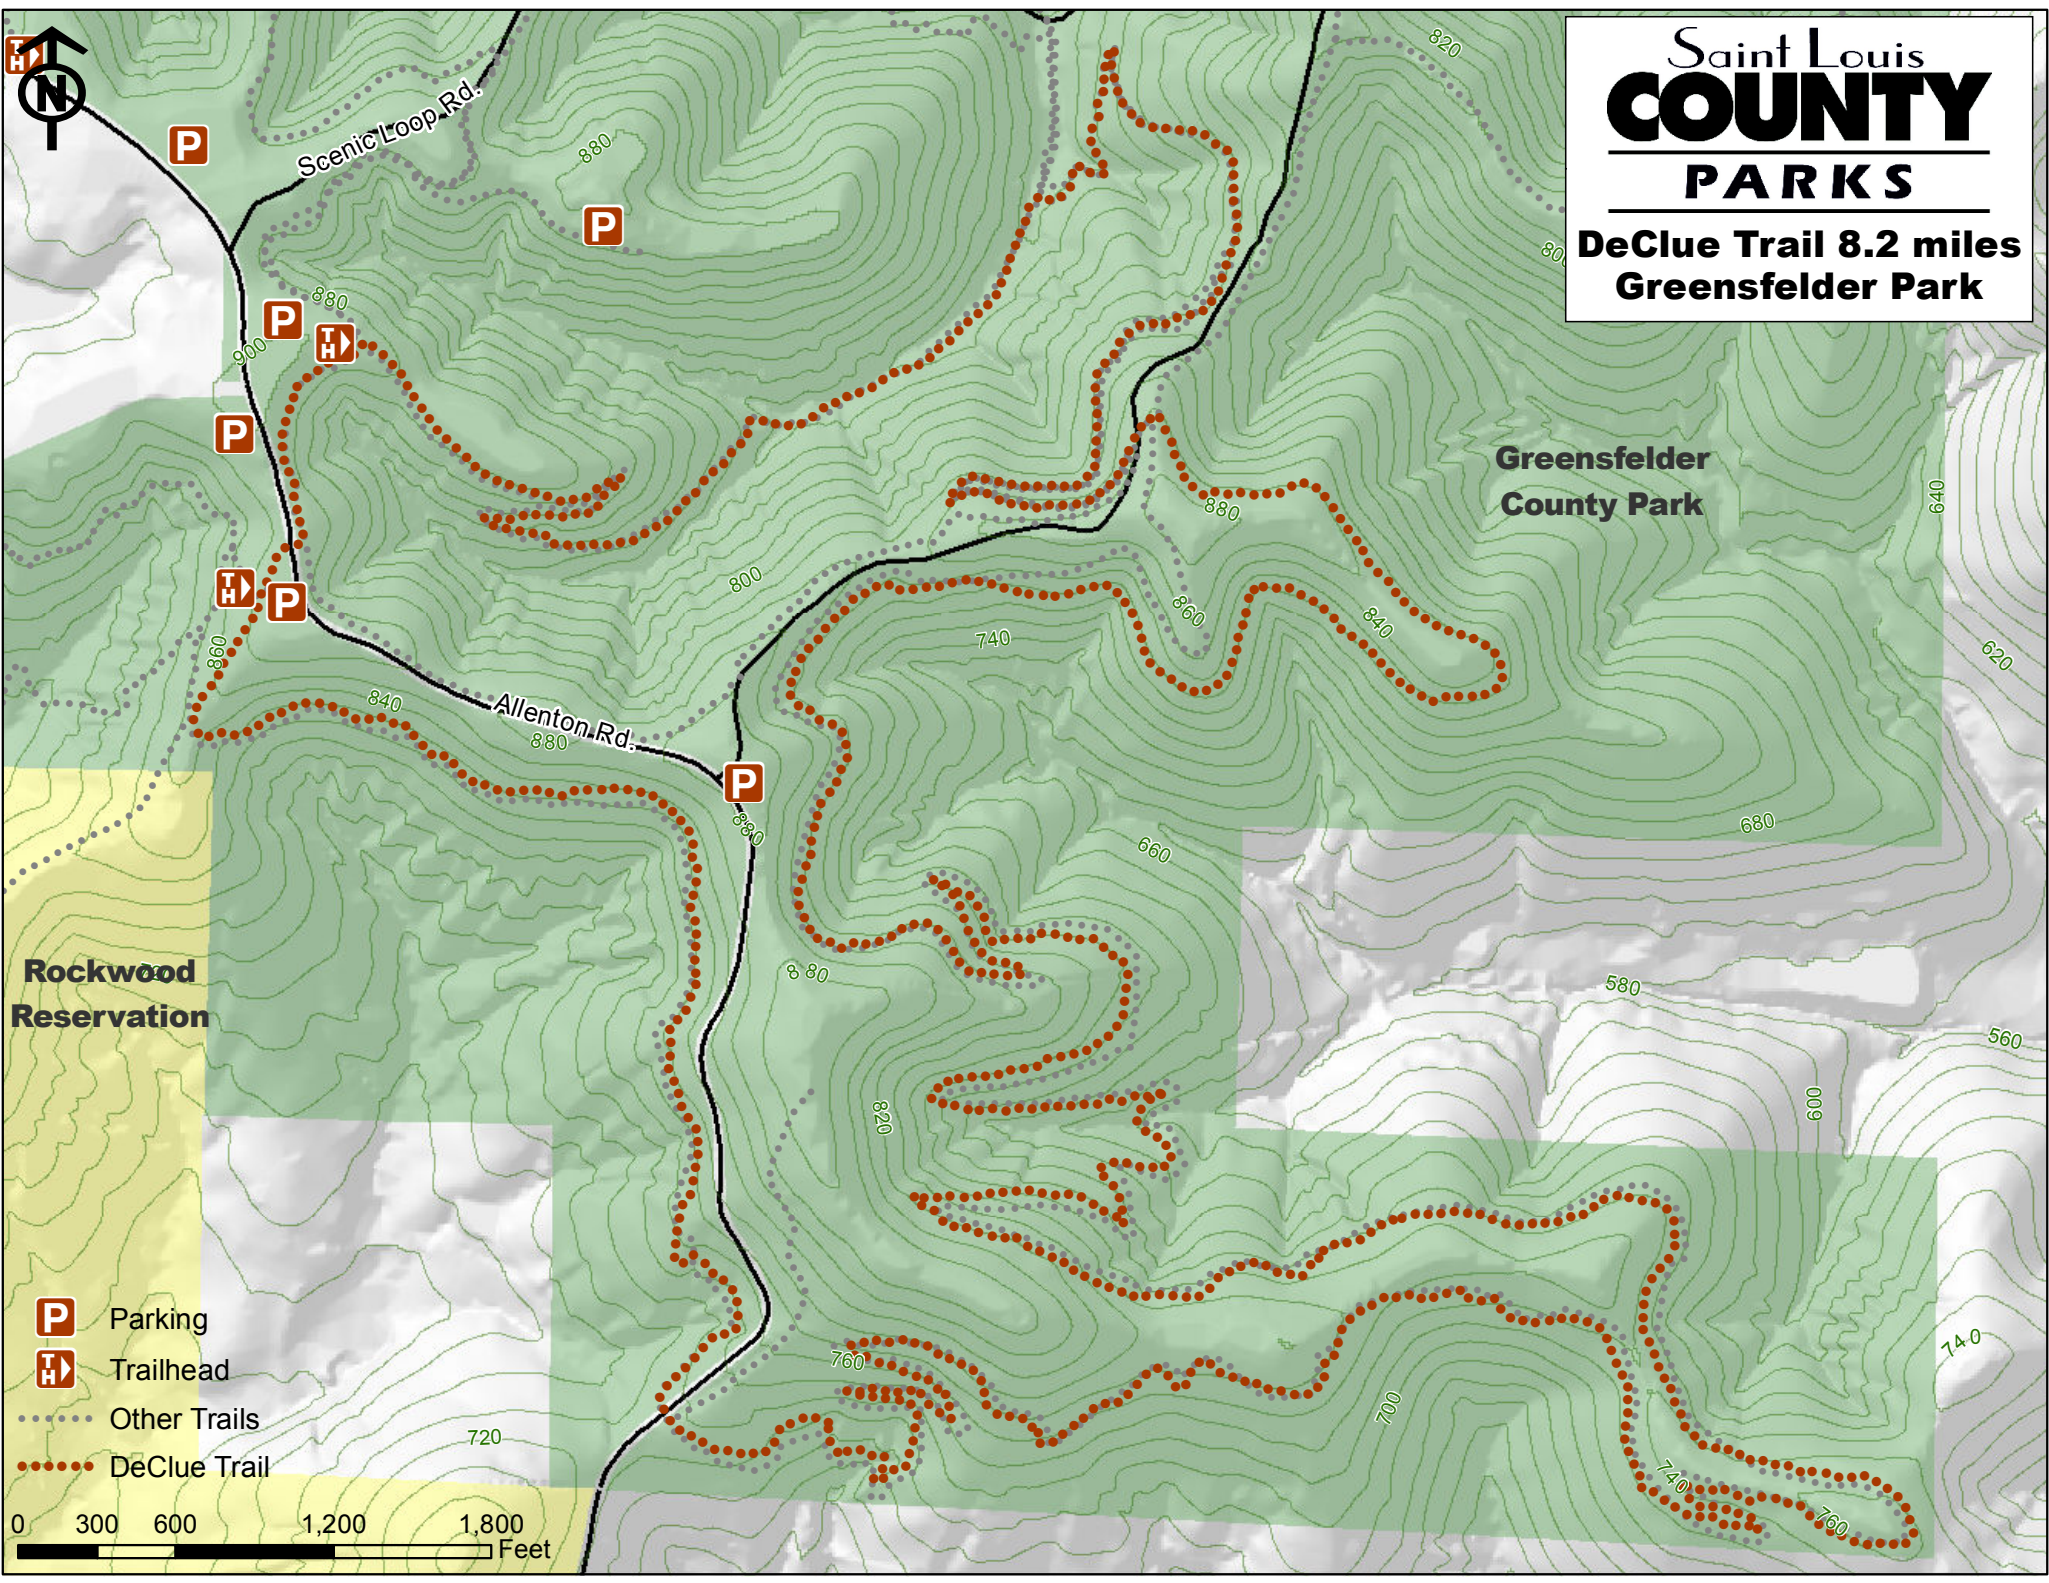

# Saint Louis **COUNTY** **PARKS**

**DeClue Trail 8.2 miles**  
**Greensfelder Park**

- P** Parking
- H** Trailhead
- Other Trails
- DeClue Trail

0 300 600 1,200 1,800 Feet