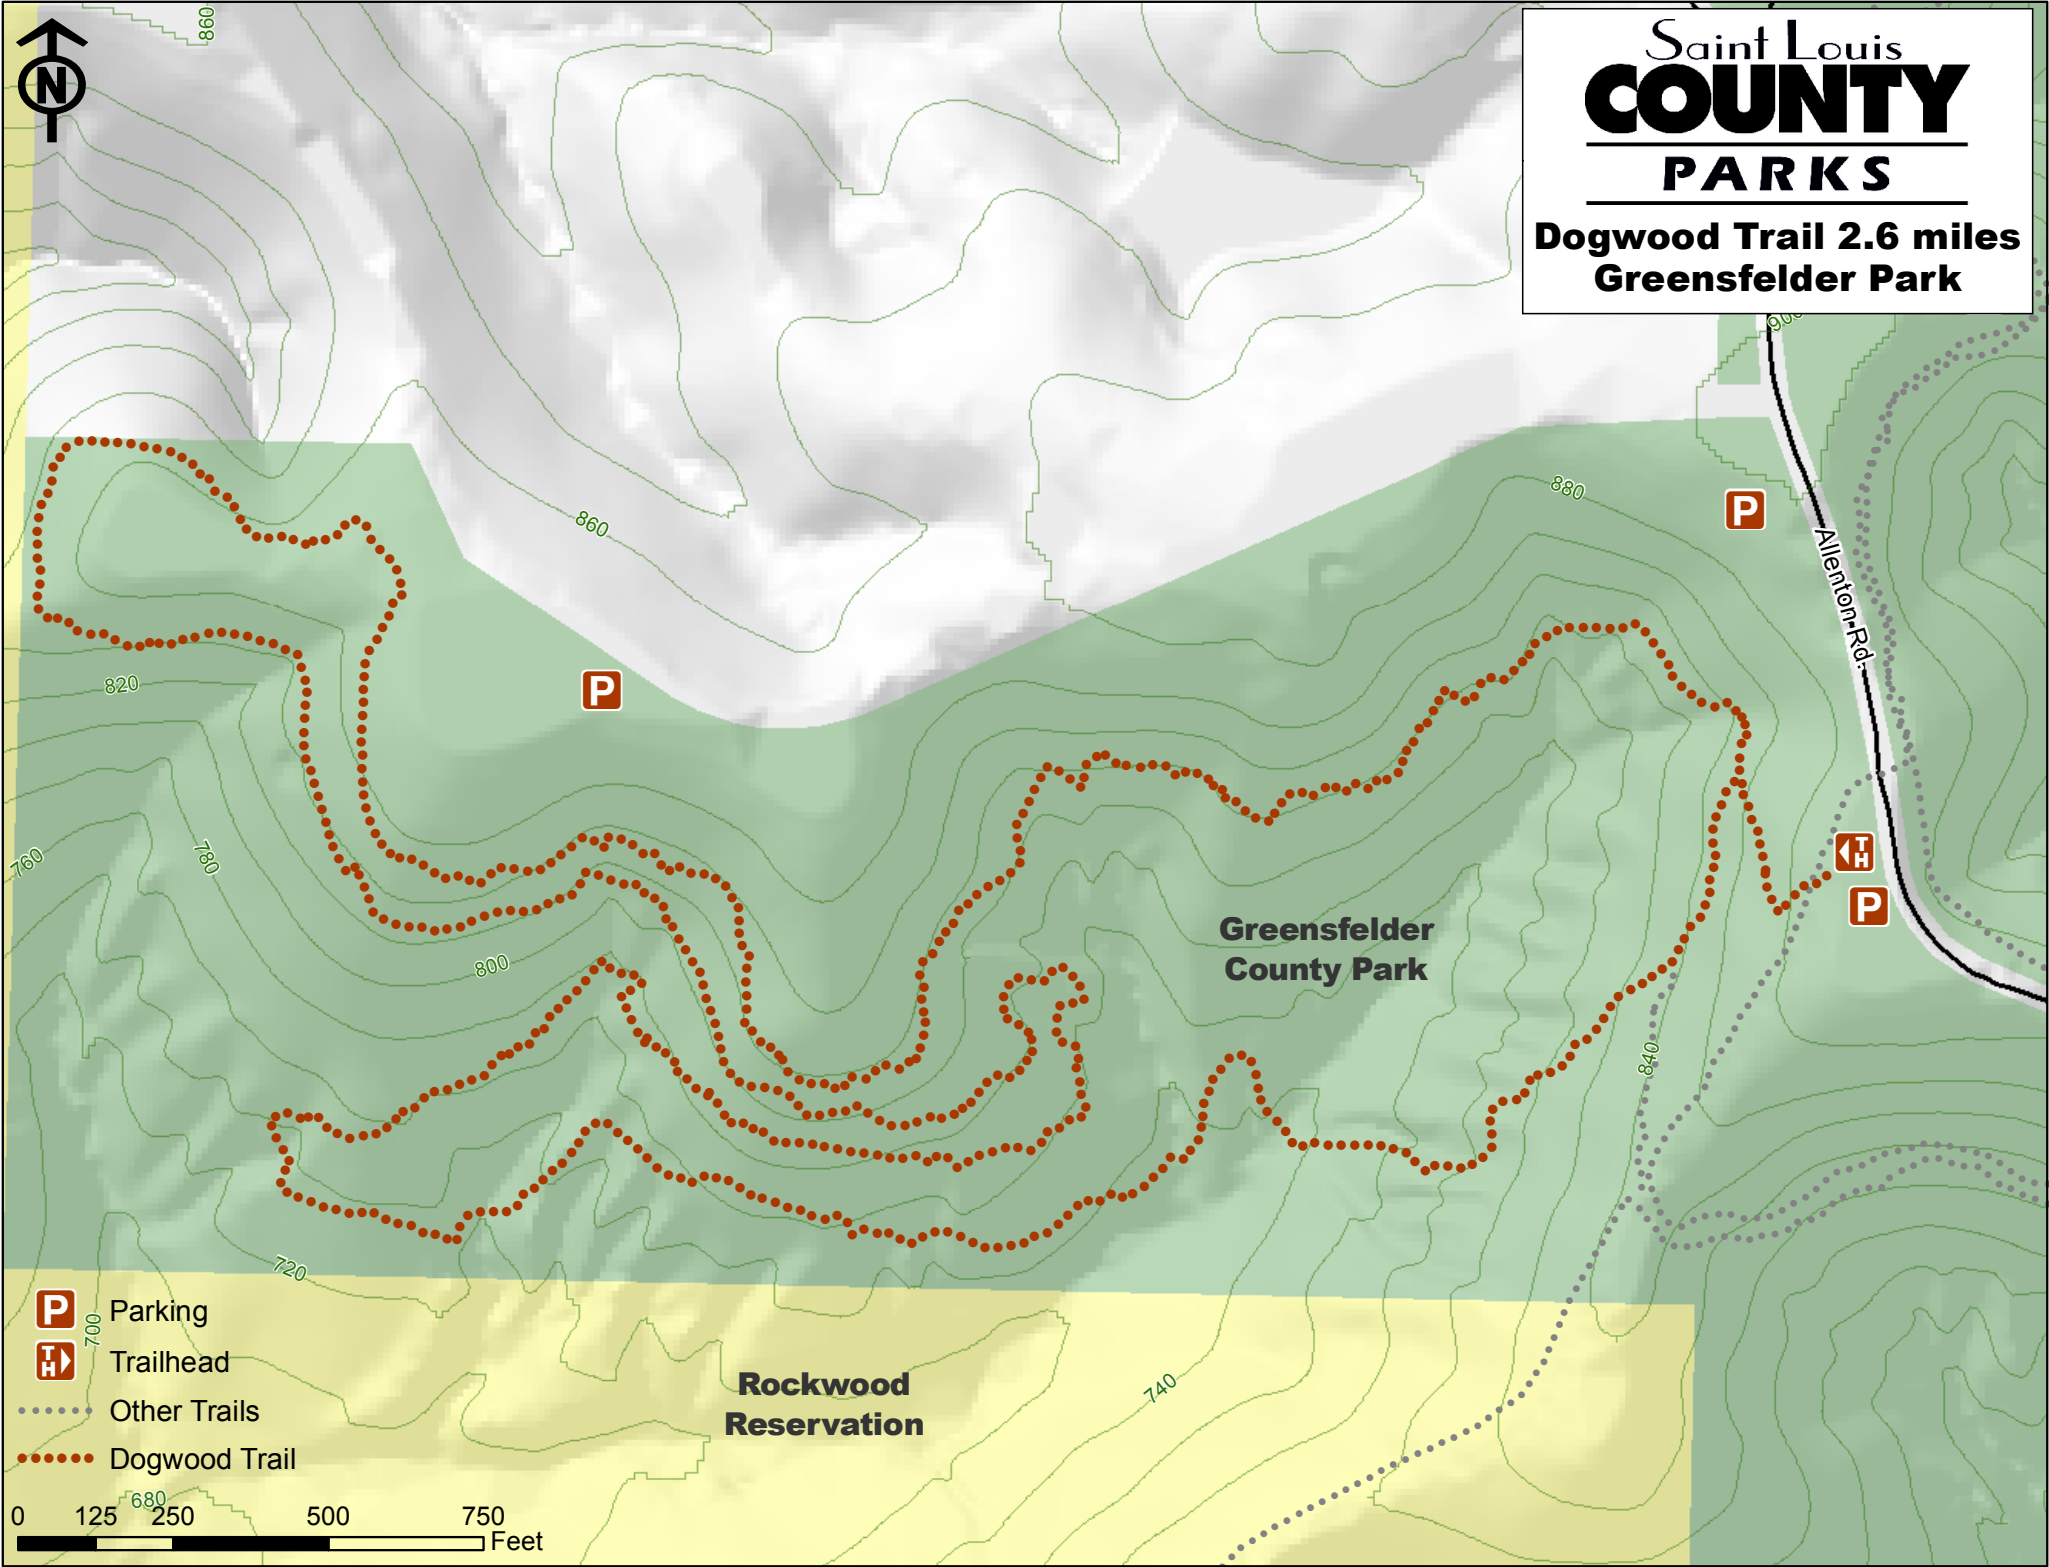

# Saint Louis **COUNTY** **PARKS**

**Dogwood Trail 2.6 miles**  
**Greensfelder Park**

Parking

Trailhead

Other Trails

Dogwood Trail

Feet