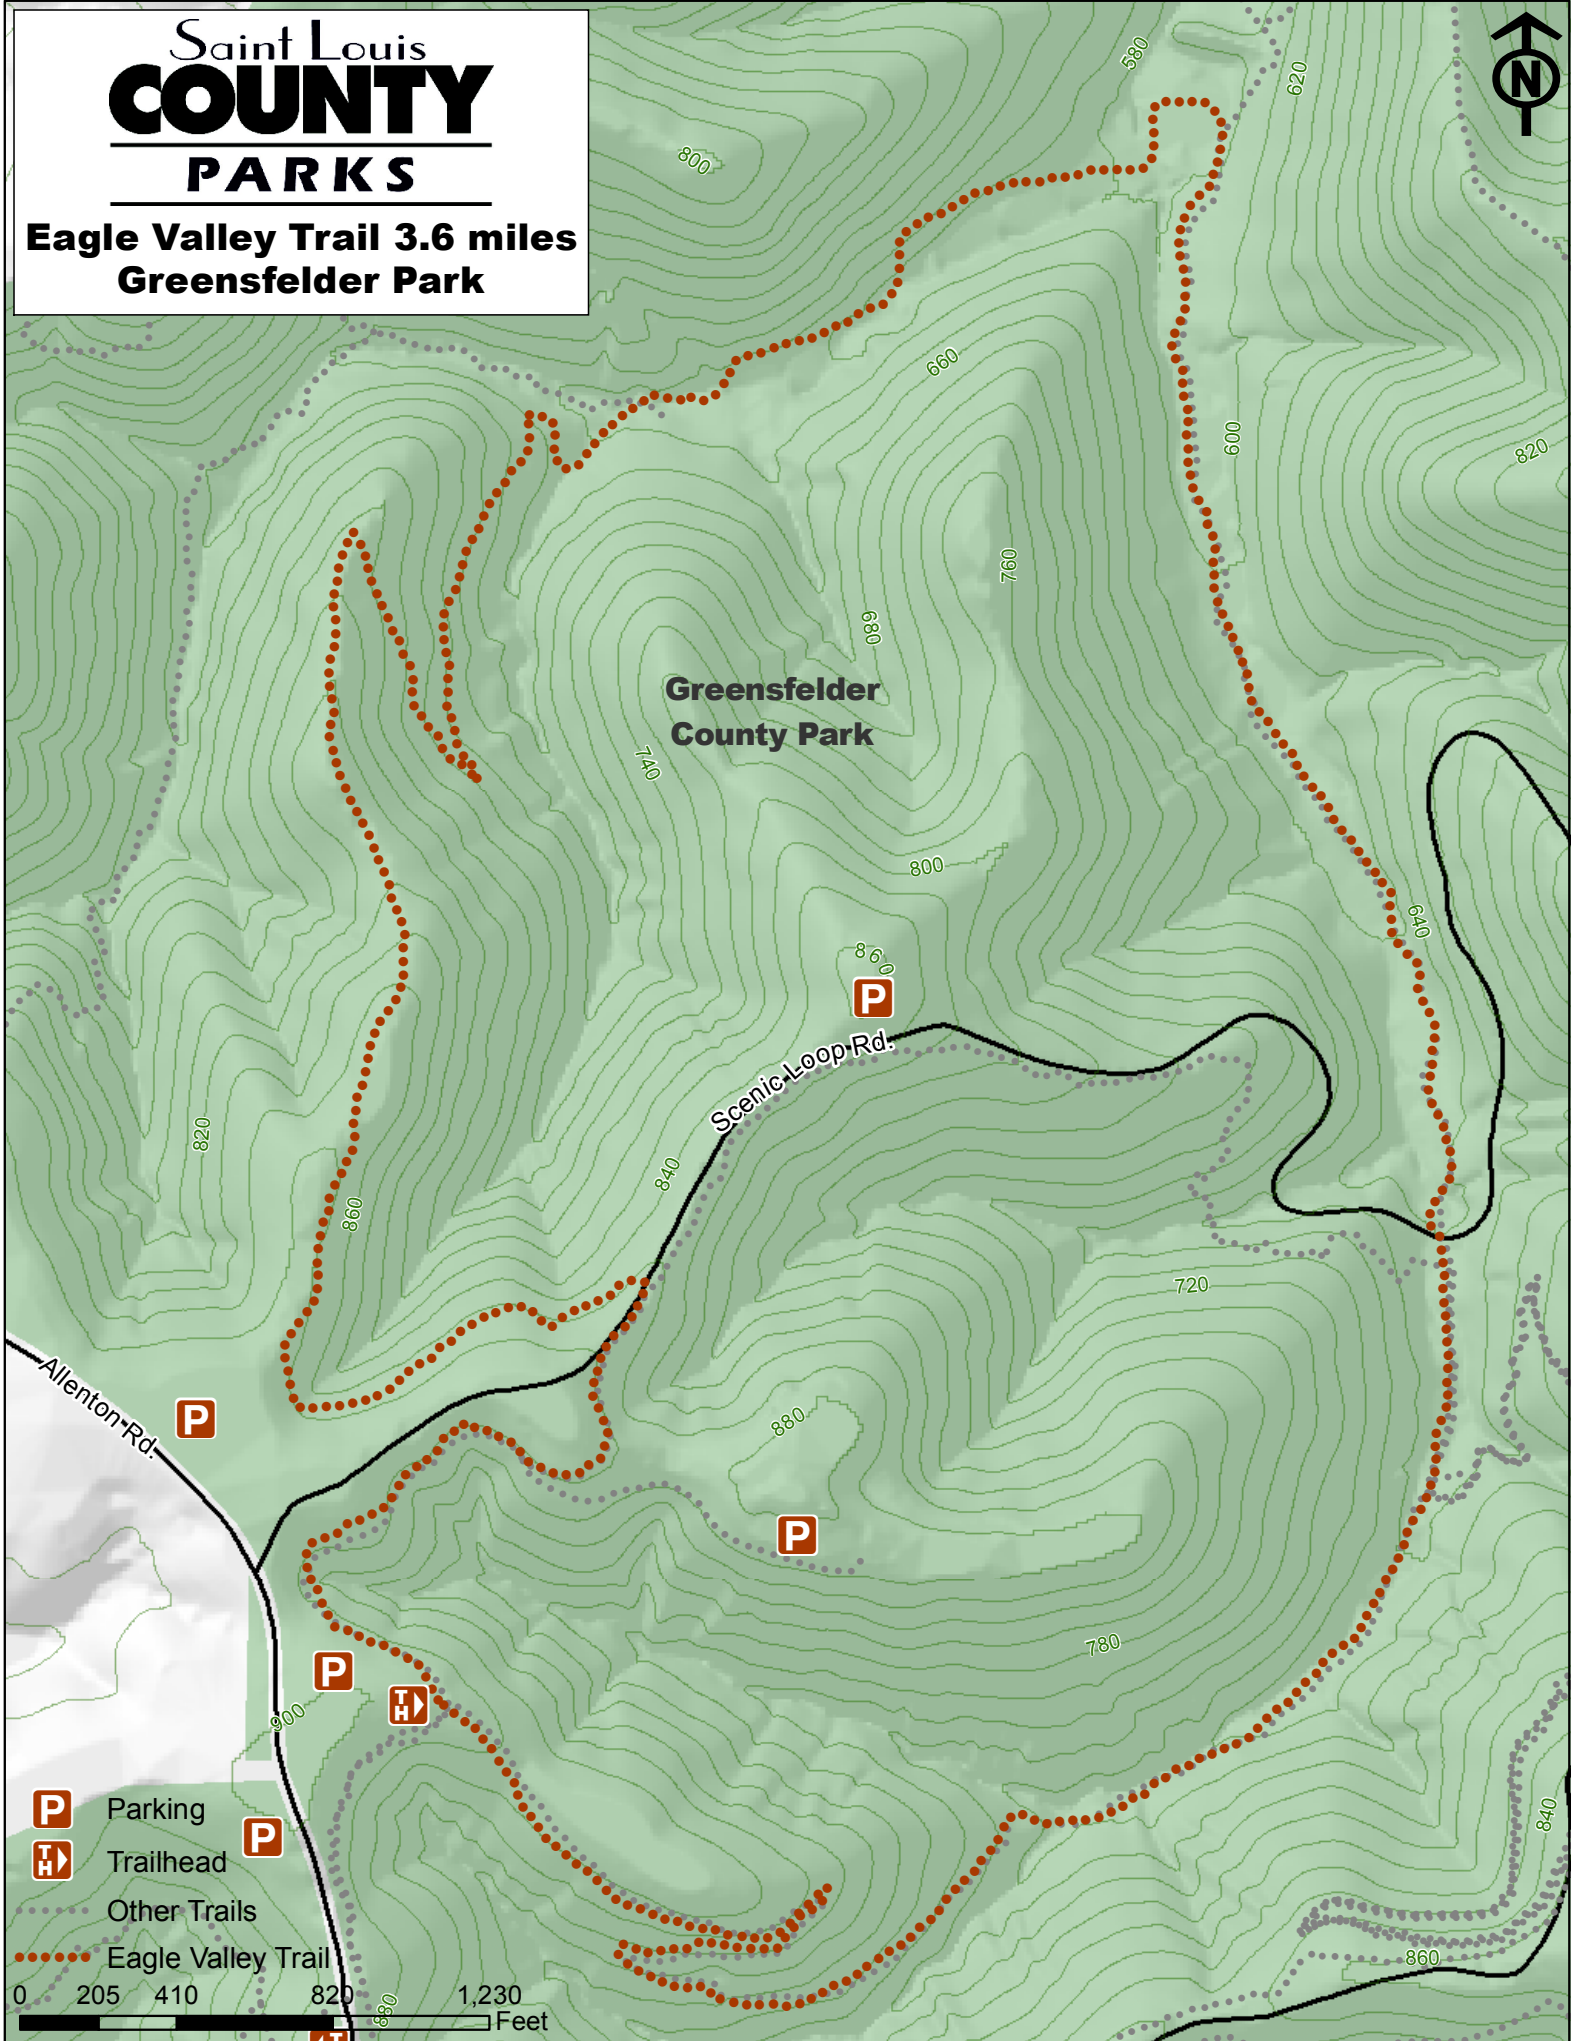

# Saint Louis **COUNTY** **PARKS**

**Eagle Valley Trail 3.6 miles**  
**Greensfelder Park**

**Greensfelder  
County Park**

Scenic Loop Rd.

Allenton Rd.

- Parking
- Trailhead
- Other Trails
- Eagle Valley Trail