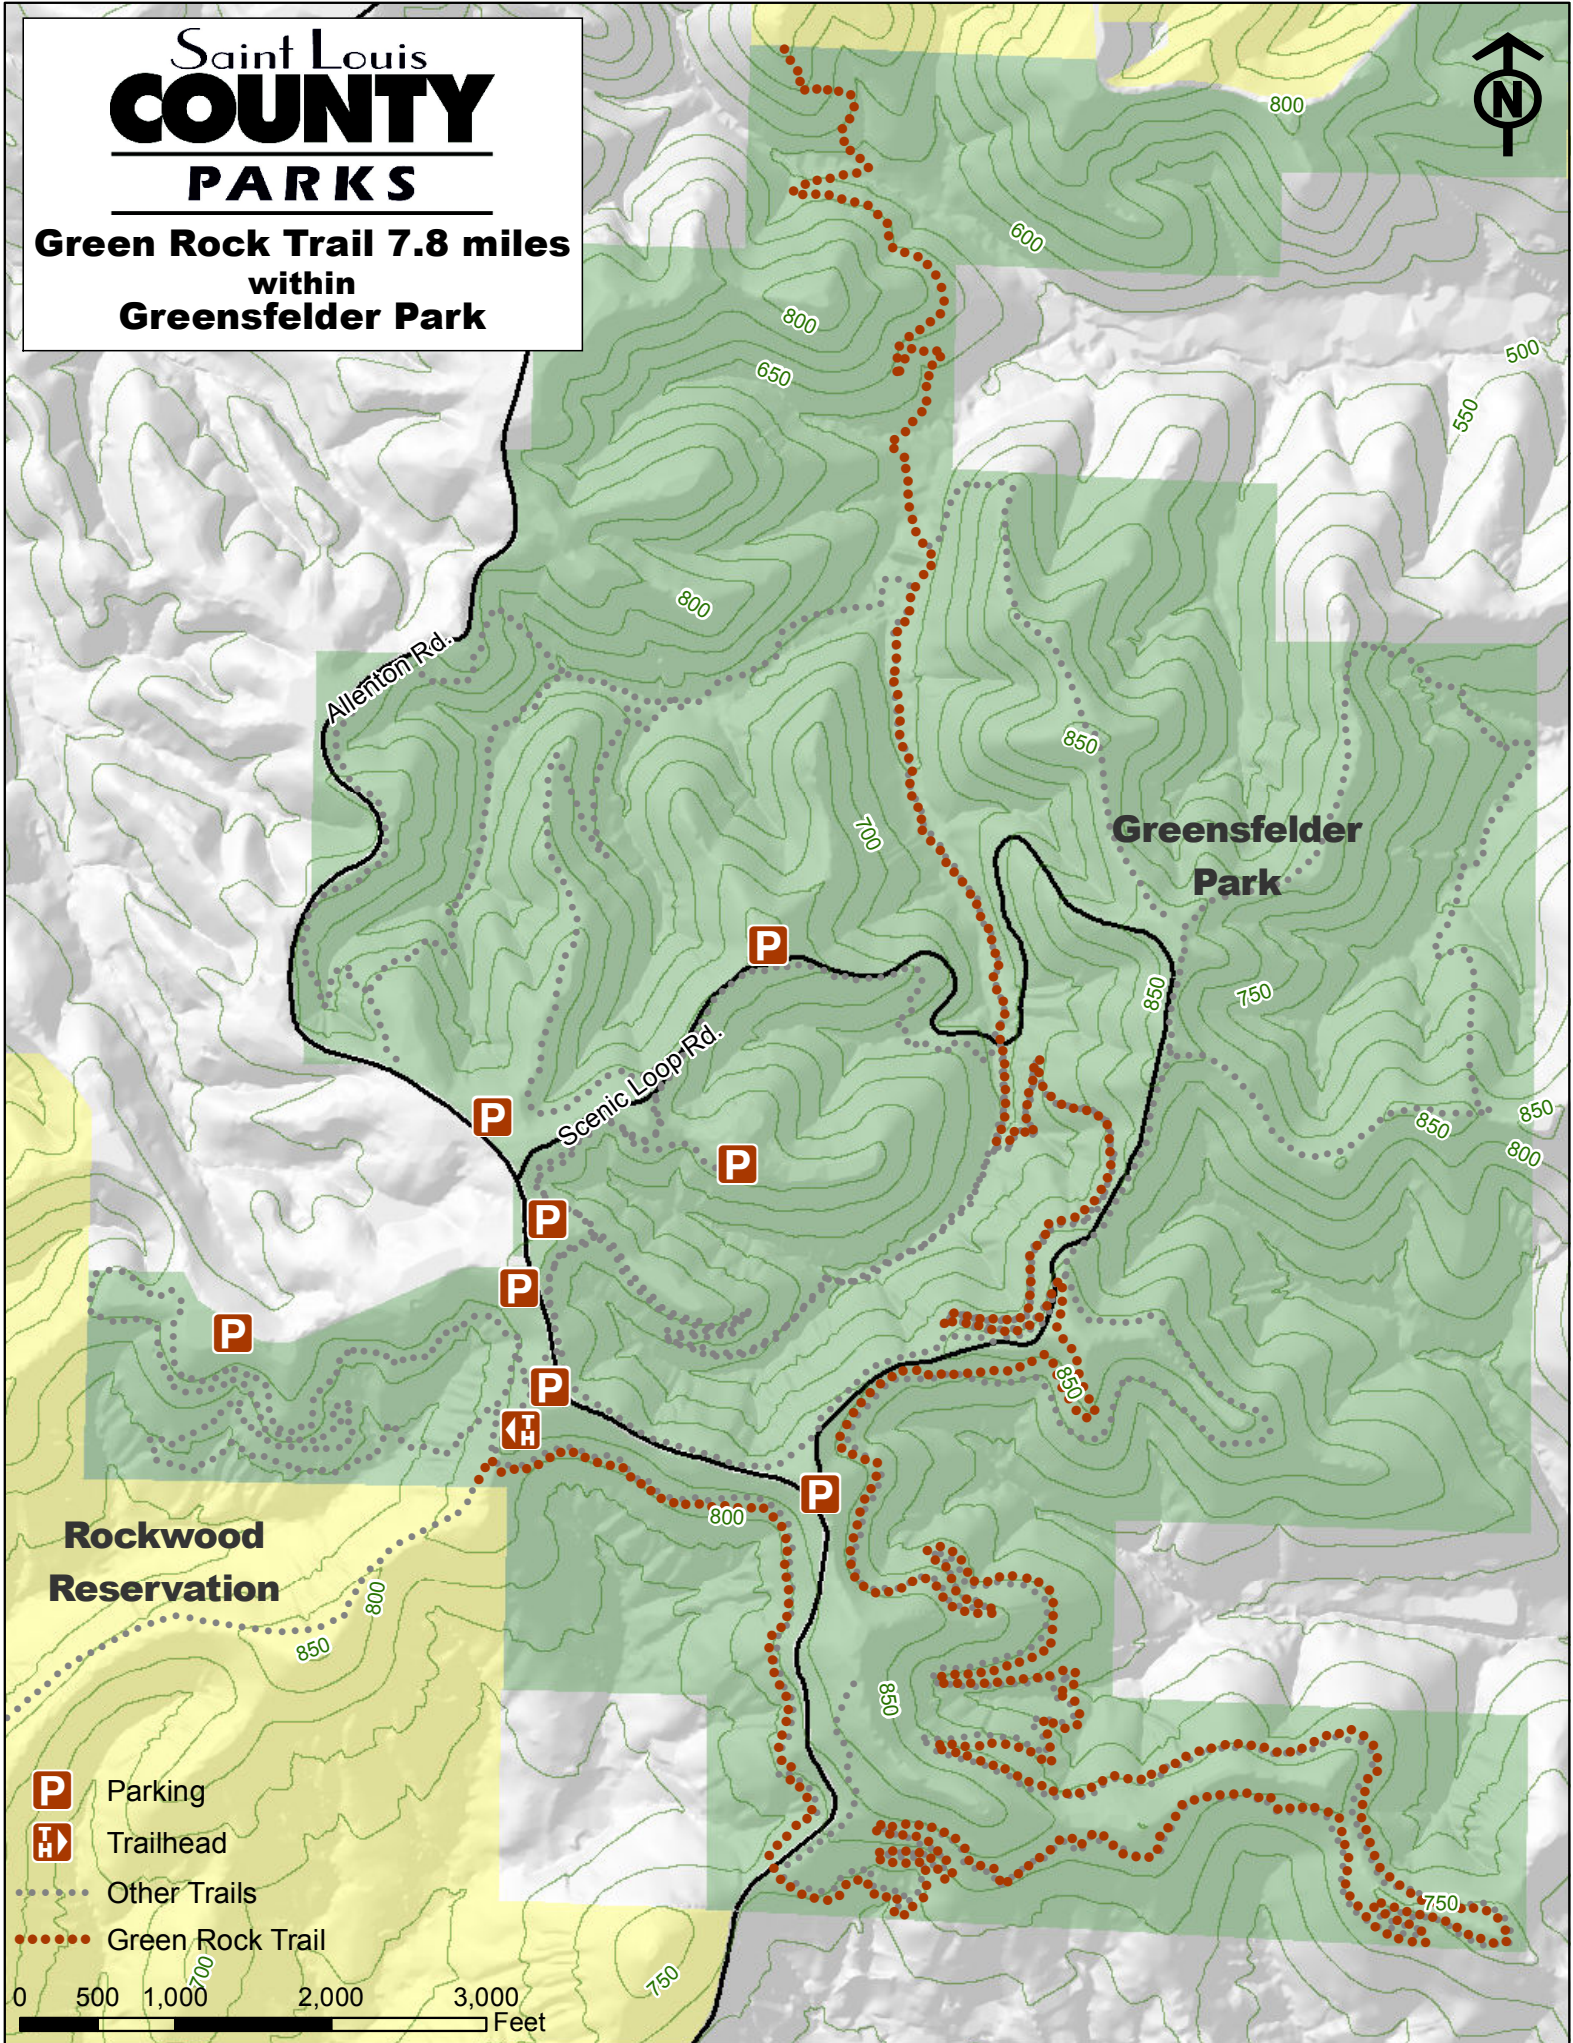

Saint Louis **COUNTY** **PARKS**

Green Rock Trail 7.8 miles
within
Greensfelder Park

**Rockwood
Reservation**

**Greensfelder
Park**

- Parking
- Trailhead
- Other Trails
- Green Rock Trail