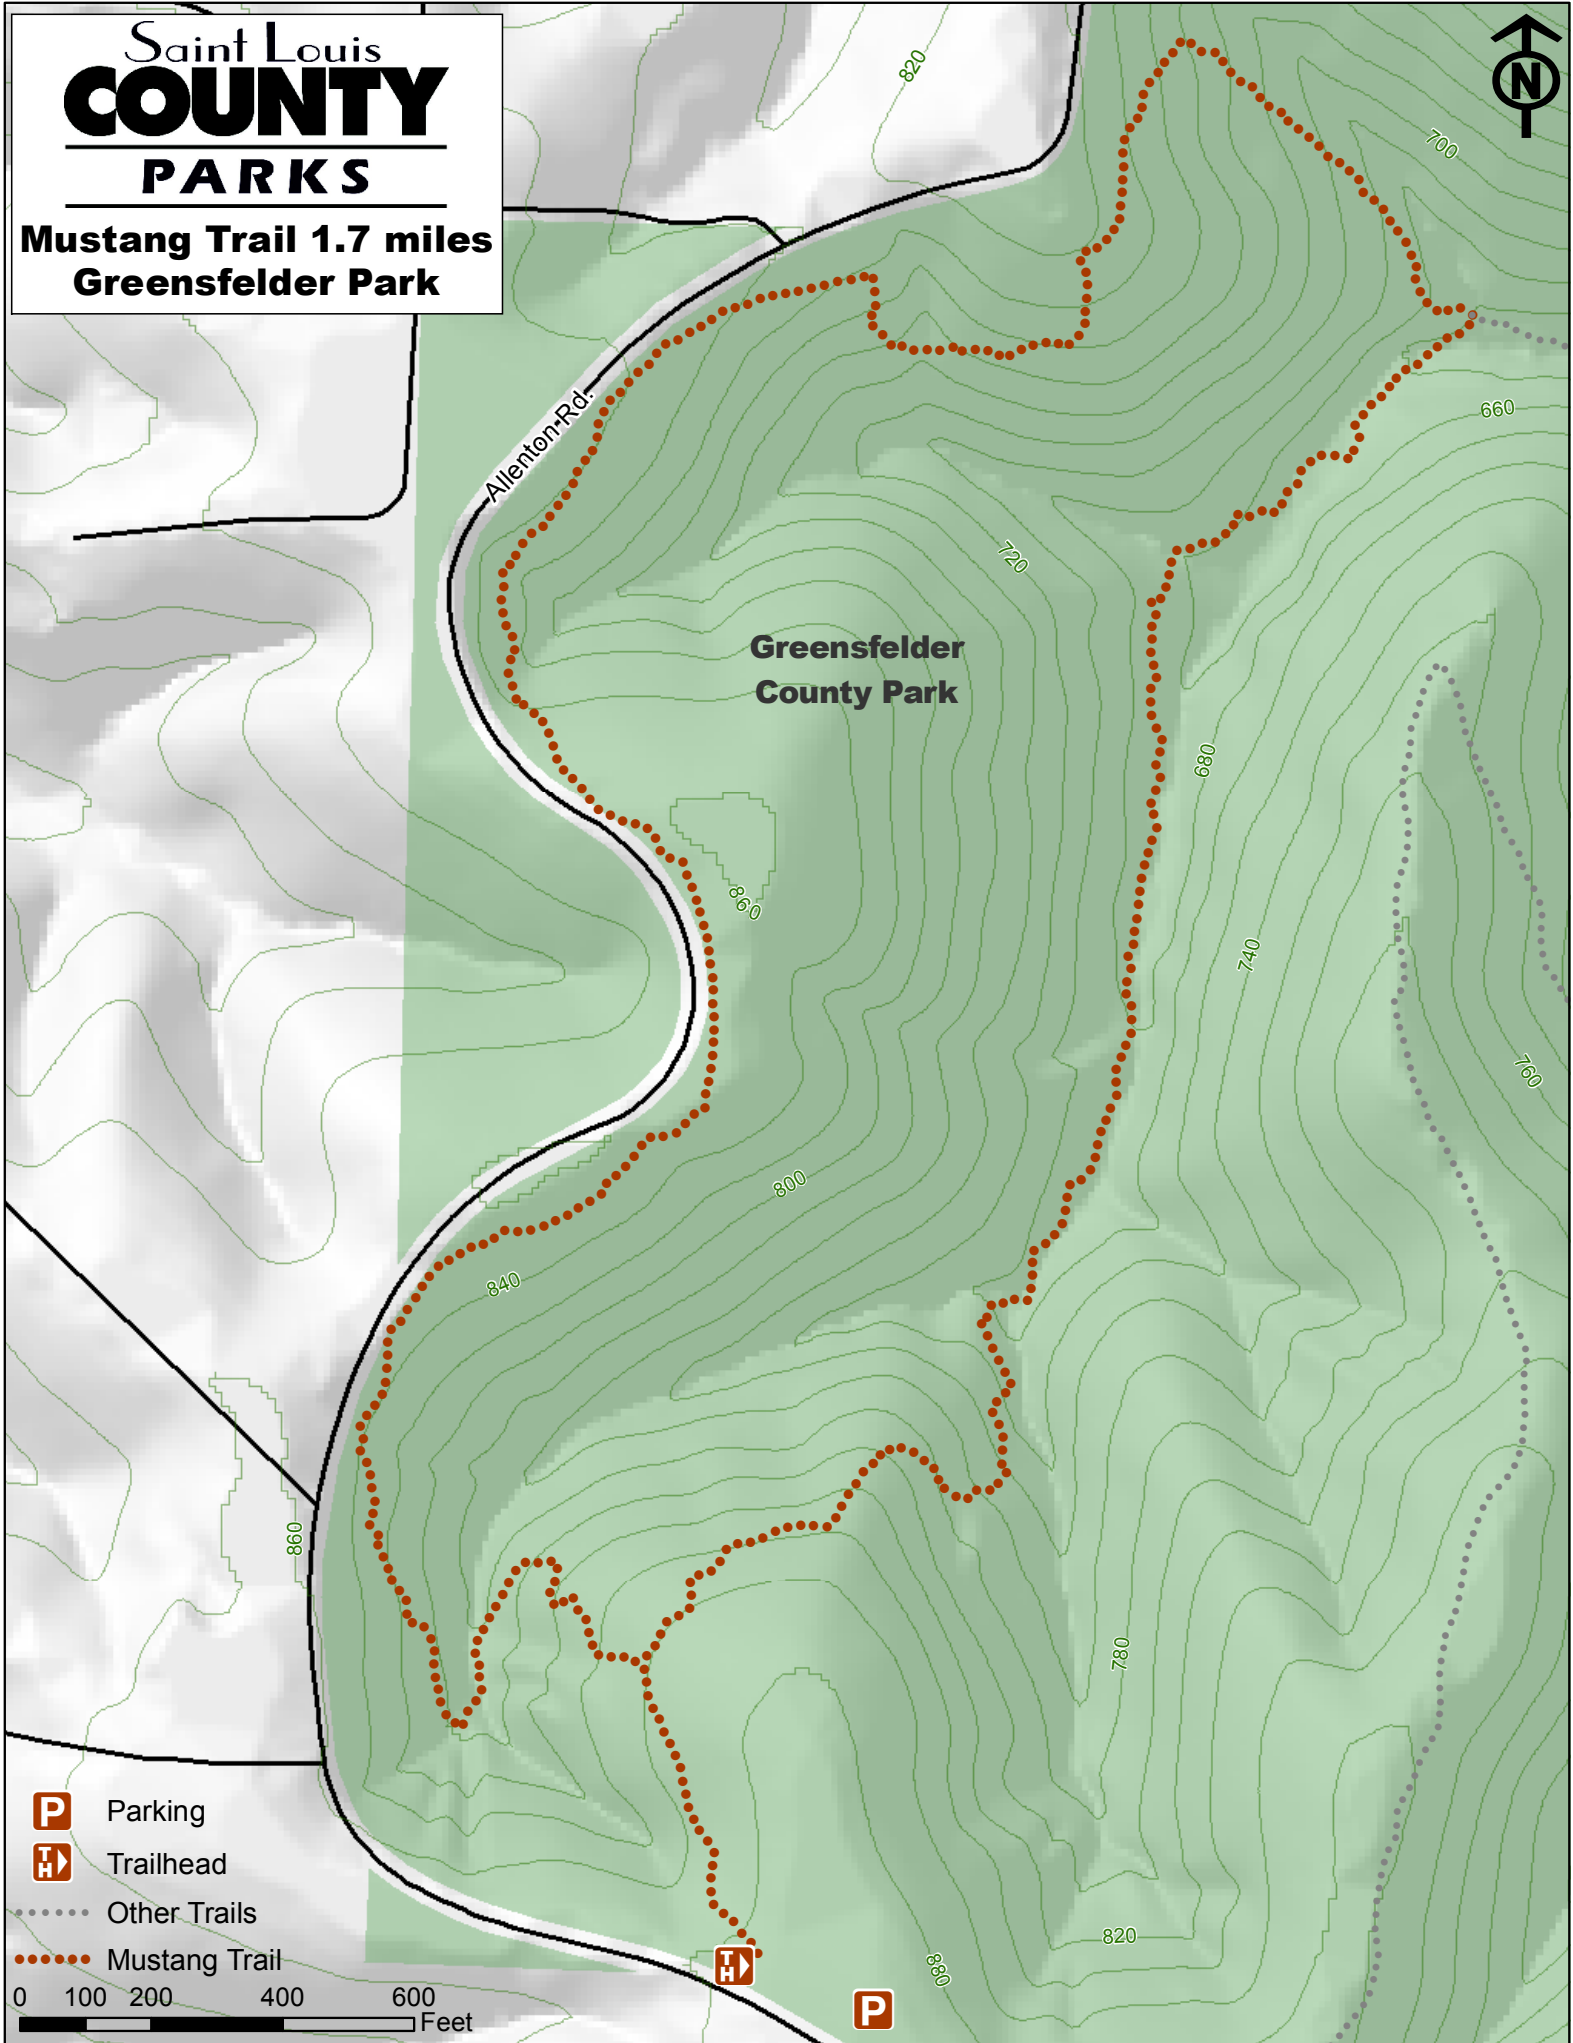

Saint Louis **COUNTY** **PARKS**

Mustang Trail 1.7 miles
Greensfelder Park

Parking

Trailhead

..... Other Trails

..... Mustang Trail

0 100 200 400 600 Feet