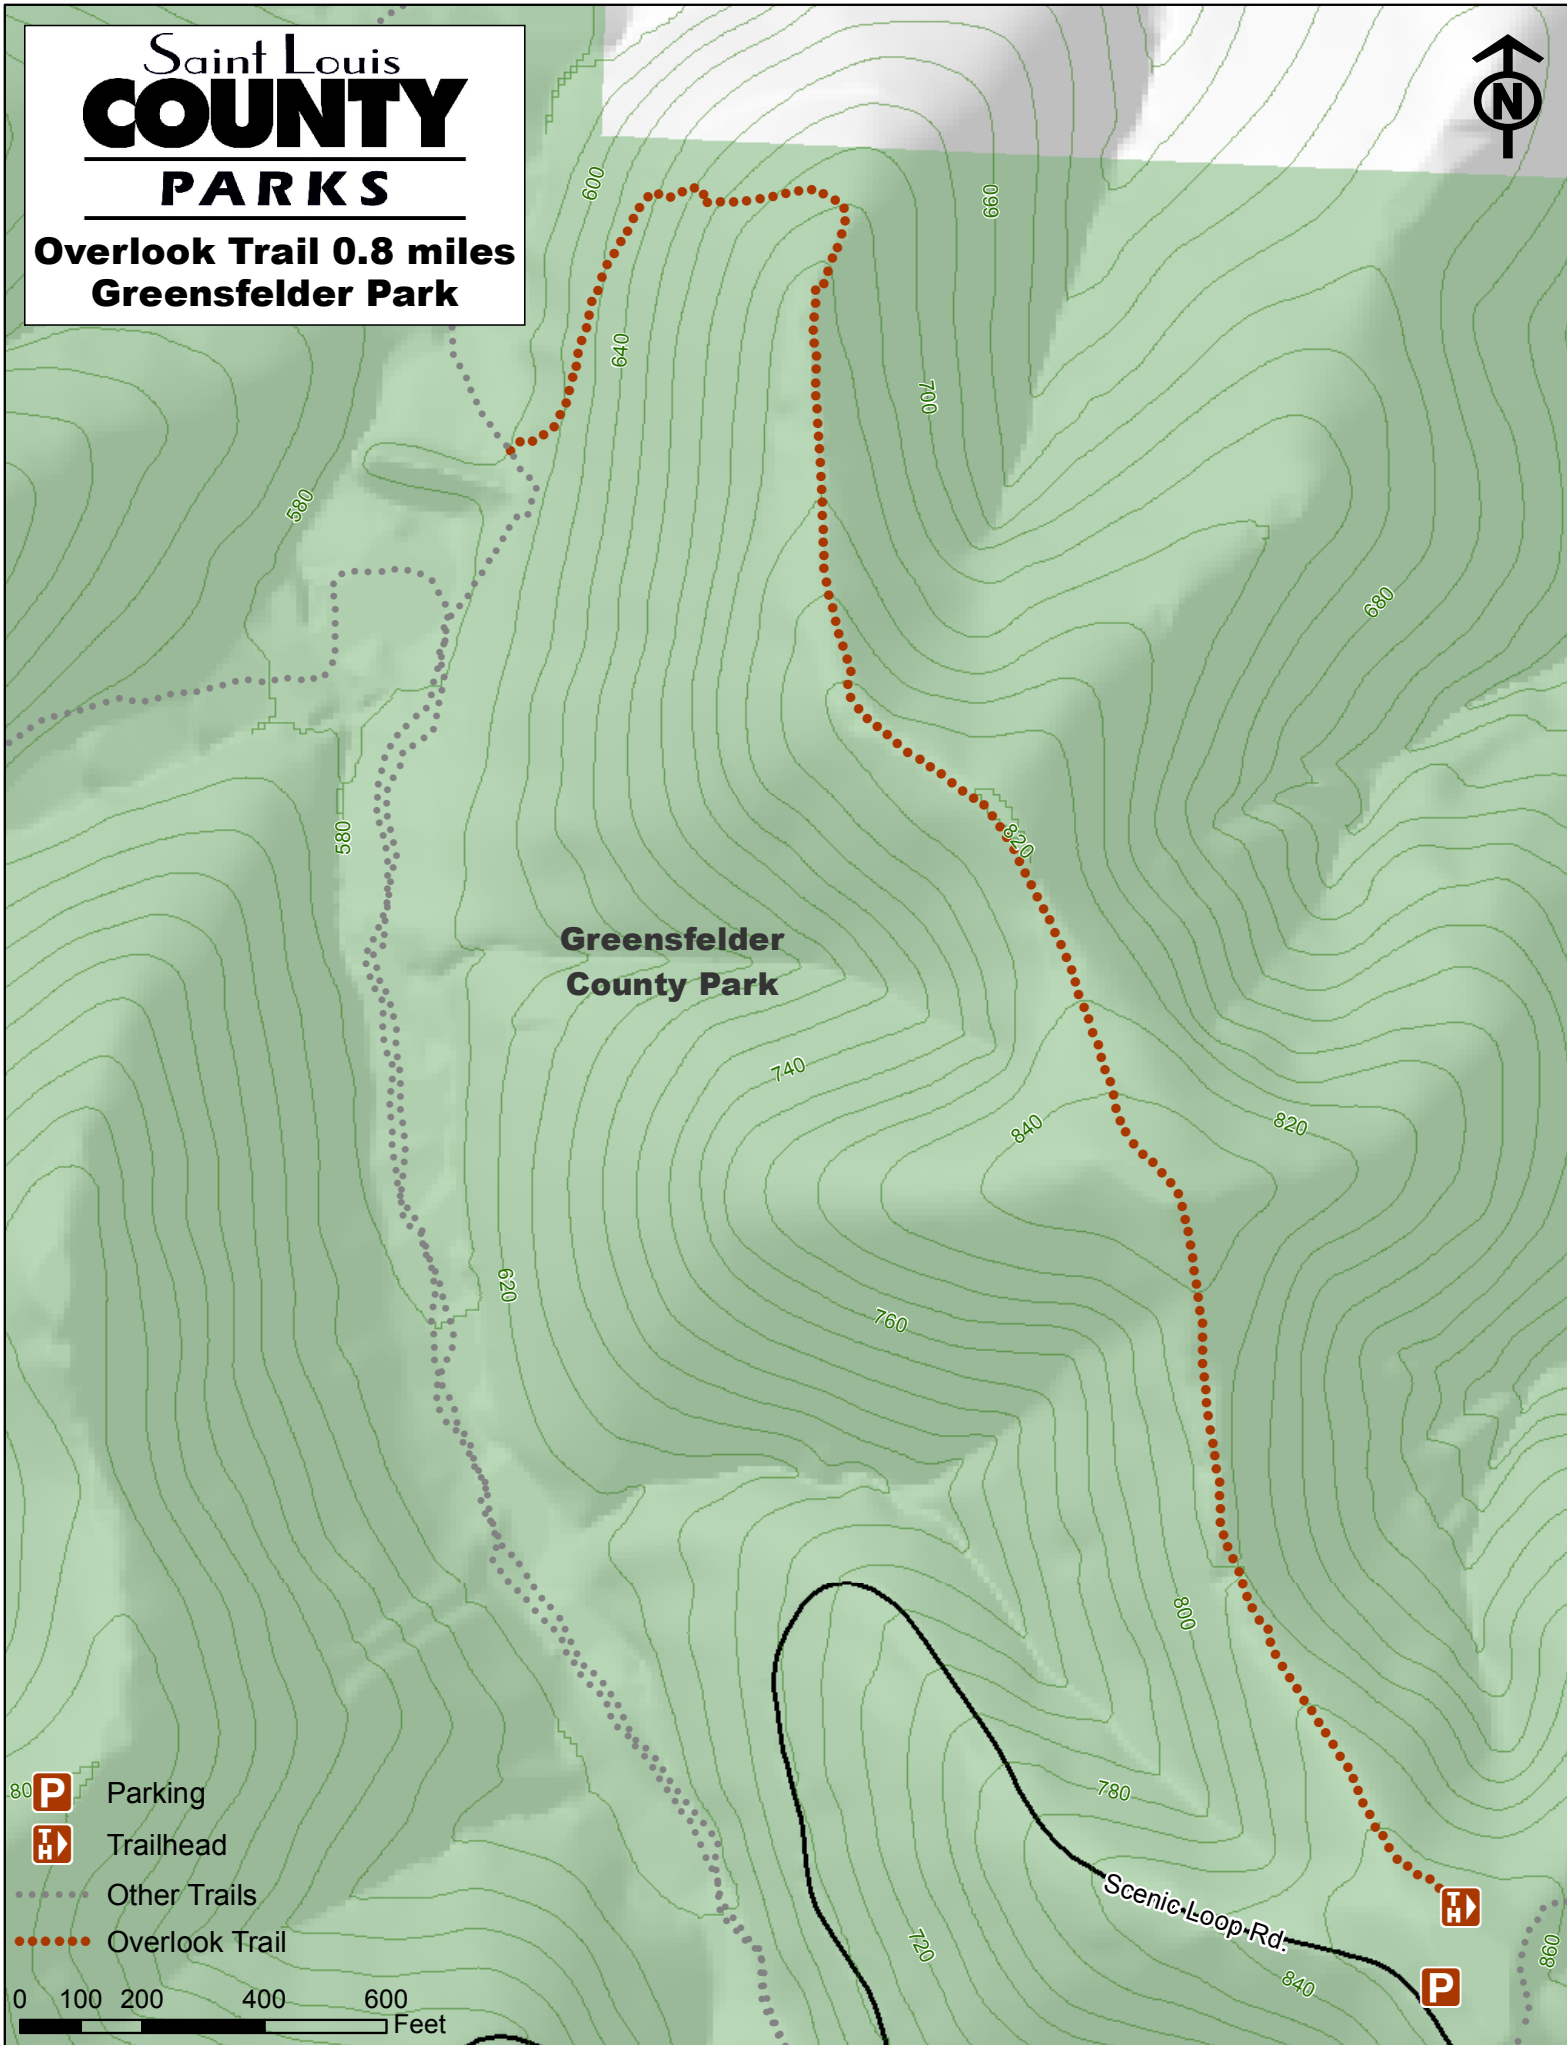

Saint Louis **COUNTY** **PARKS**

Overlook Trail 0.8 miles
Greensfelder Park

**Greensfelder
County Park**

Scenic Loop Rd.

- Parking
- Trailhead
- Other Trails
- Overlook Trail

0 100 200 400 600 Feet