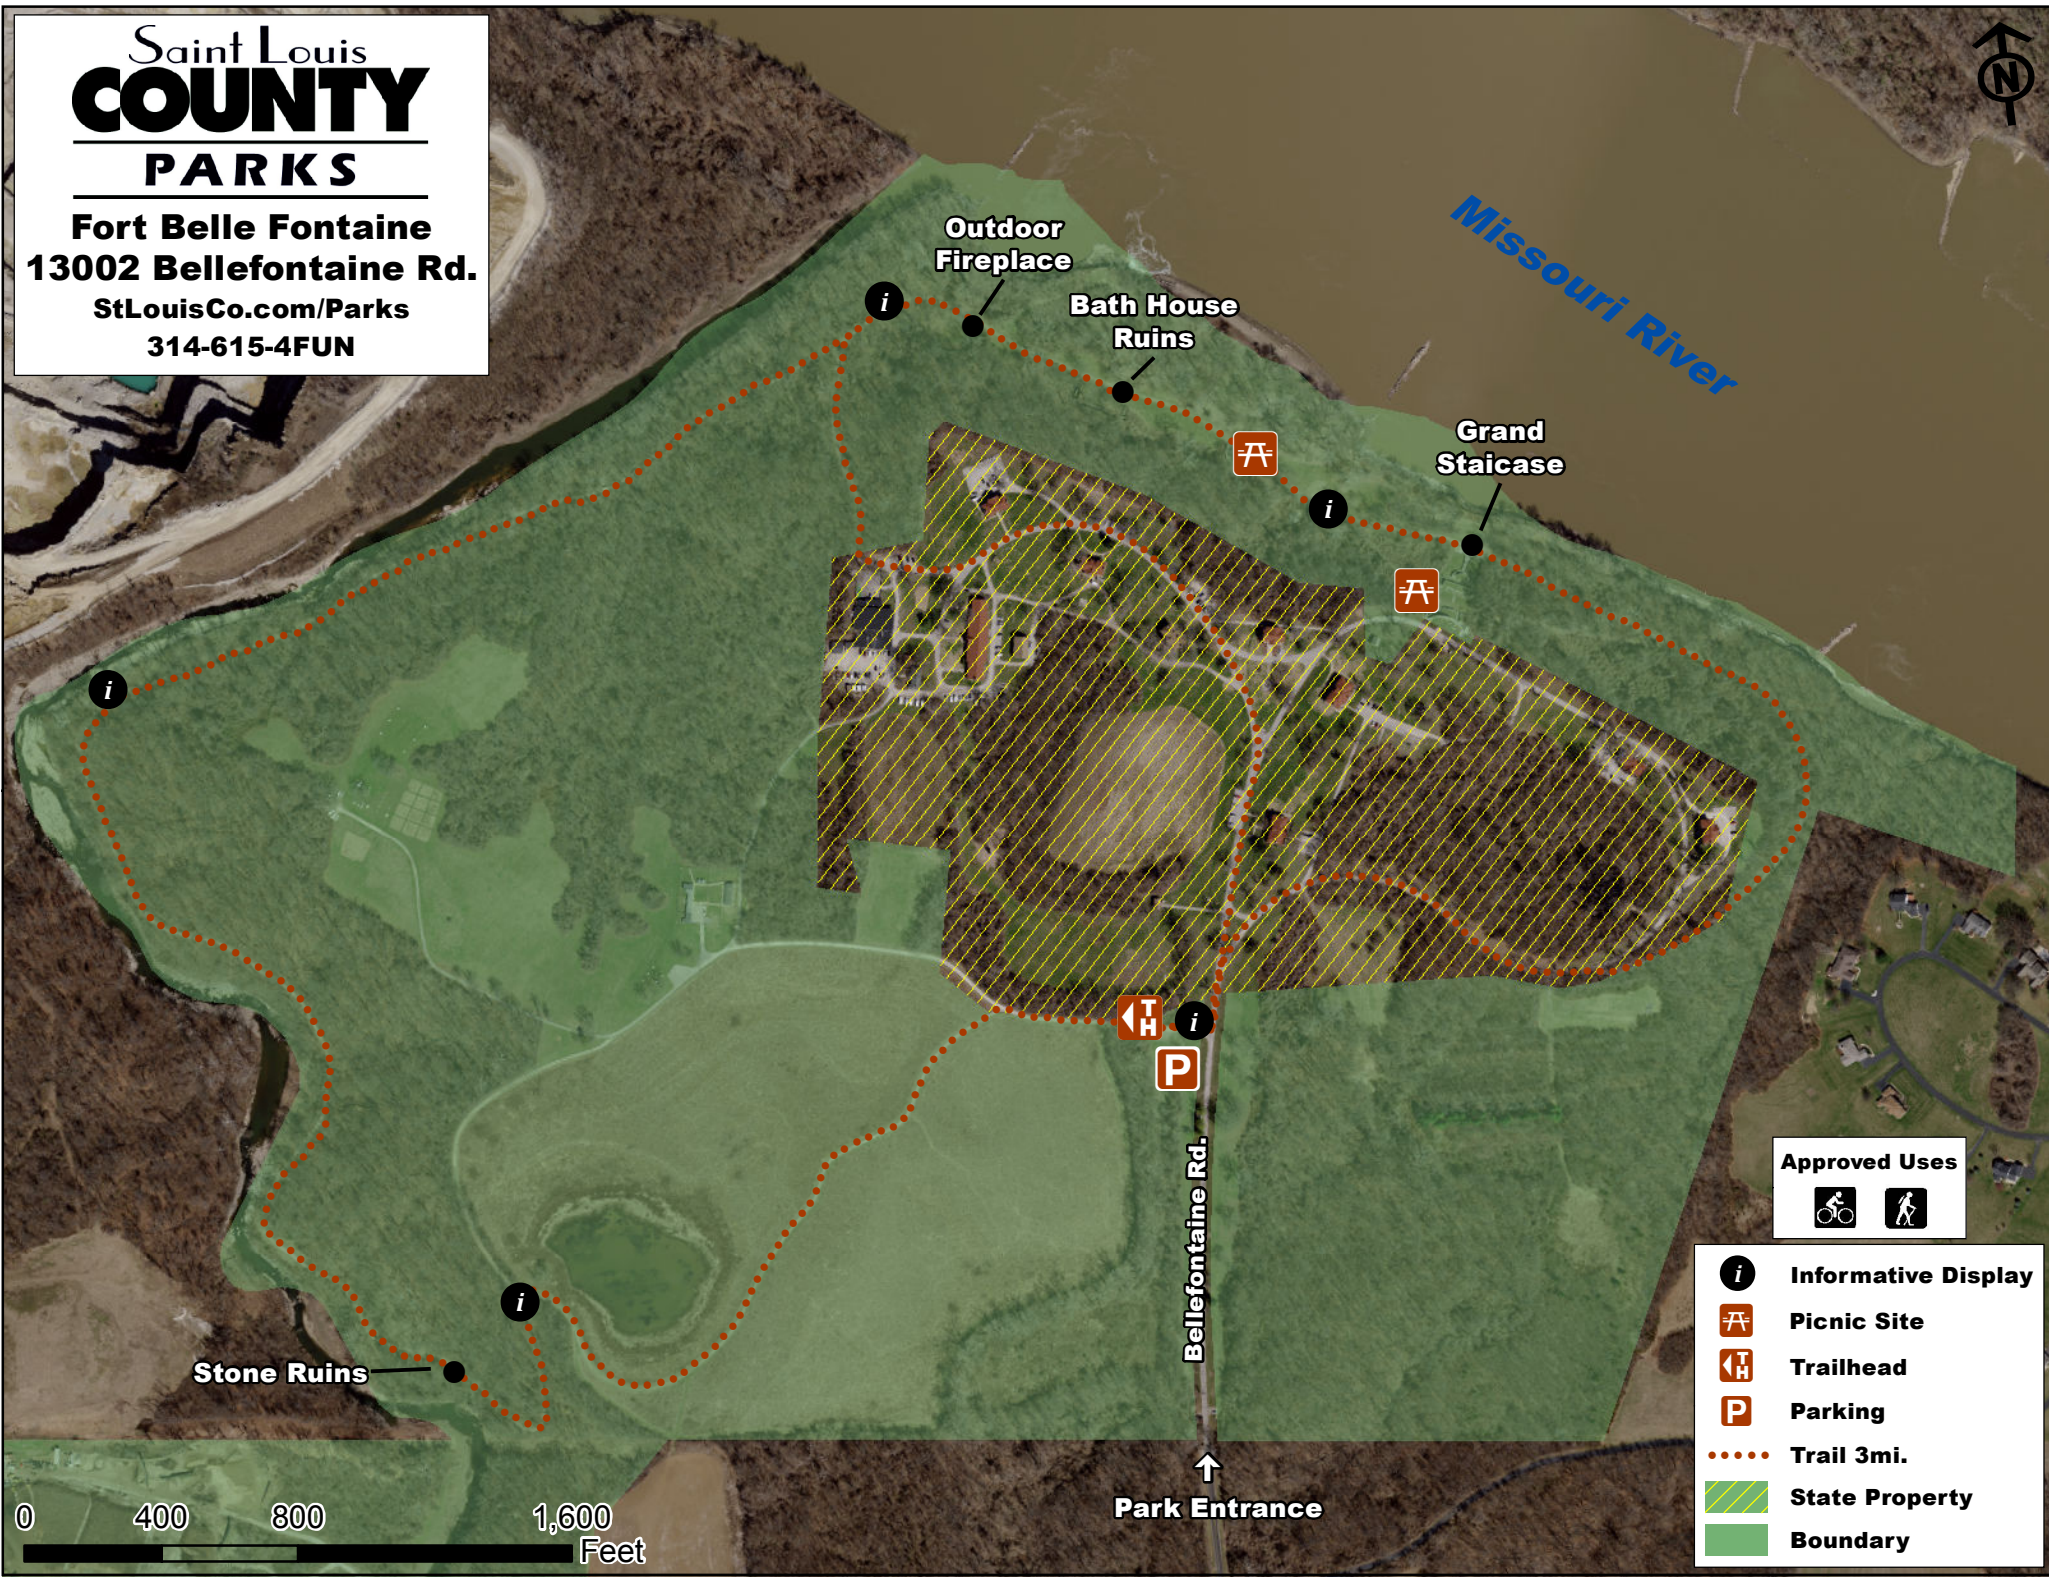

# Saint Louis **COUNTY** PARKS

**Fort Belle Fontaine**  
13002 Bellefontaine Rd.  
StLouisCo.com/Parks  
314-615-4FUN

**Approved Uses**

Icons for bicycle and pedestrian use.

- i** Informative Display
- A** Picnic Site
- TH** Trailhead
- P** Parking
- .....** Trail 3mi.
- ///** State Property
- Boundary

**Park Entrance**