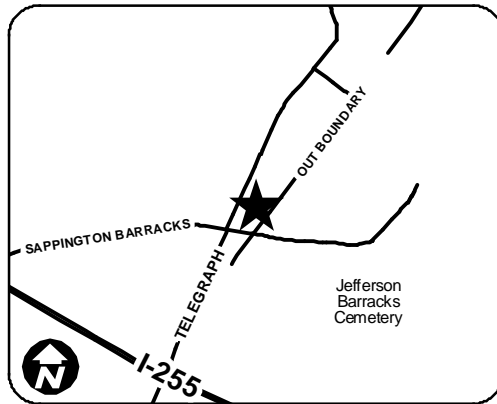

ST. LOUIS COUNTY POLICE HEADQUARTERS and PRECINCT STATIONS

Headquarters
 7900 Forsyth Blvd.
 Clayton, MO 63105
 (314) 889-2341
 (314) 889-2345 TTY

North County
 First Precinct
 11815 Benham Road
 St. Louis, MO 63138
 (314) 355-1200

Central County
 Second Precinct
 1333 Ashby Road
 St. Louis, MO 63132
 (314) 567-9926

Affton
 Third Precinct
 9928 Gravois Road
 St. Louis, MO 63123
 (314) 638-5550

General Information Line (314) 889-2341

South County
 Fourth Precinct
 2900 Telegraph Road
 St. Louis, MO 63125
 (314) 892-1510

Fenton
 Fifth Precinct
 625 New Smizer Mill Road
 Fenton, MO 63026
 (636) 349-8120

Wildwood
 Sixth Precinct
 17065 Manchester Road
 Wildwood, MO 63040
 (636) 458-9194

West County
 Seventh Precinct
 645 Big Bend Road
 St. Louis, MO 63021
 (636) 256-2602