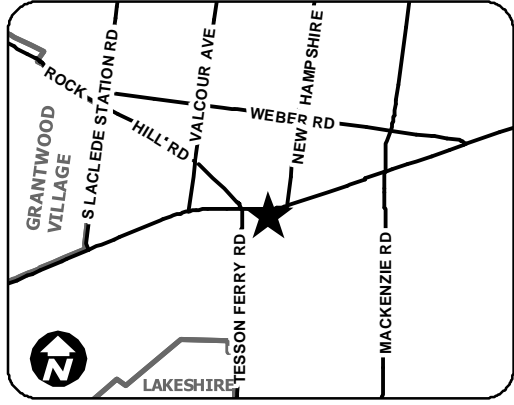

ST. LOUIS COUNTY POLICE HEADQUARTERS and PRECINCT STATIONS

Headquarters
 7900 Forsyth Blvd.
 Clayton, MO 63105
 (314) 889-2341
 (314) 889-2345 TTY

North County
 First Precinct
 11815 Benham Road
 St. Louis, MO 63138
 (314) 355-1200

Central County
 Second Precinct
 1333 Ashby Road
 St. Louis, MO 63132
 (314) 567-9926

Affton
 Third Precinct
 9928 Gravois Road
 St. Louis, MO 63123
 (314) 638-5550

General Information Line (314) 889-2341

South County
 Fourth Precinct
 2900 Telegraph Road
 St. Louis, MO 63125
 (314) 892-1510

Fenton
 Fifth Precinct
 625 New Smizer Mill Road
 Fenton, MO 63026
 (636) 349-8120

Wildwood
 Sixth Precinct
 17065 Manchester Road
 Wildwood, MO 63040
 (636) 458-9194

West County
 Seventh Precinct
 645 Big Bend Road
 St. Louis, MO 63021
 (636) 256-2602