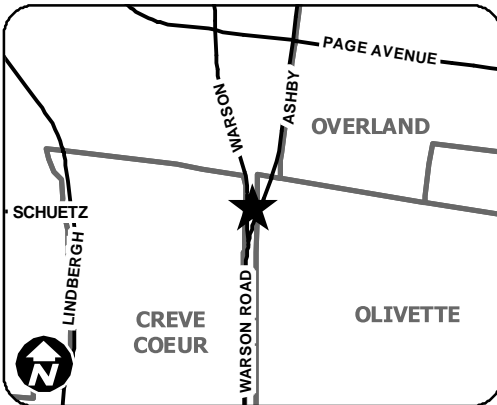

ST. LOUIS COUNTY POLICE HEADQUARTERS and PRECINCT STATIONS

Headquarters
 7900 Forsyth Blvd.
 Clayton, MO 63105
 (314) 889-2341
 (314) 889-2345 TTY

North County
 First Precinct
 11815 Benham Road
 St. Louis, MO 63138
 (314) 355-1200

Central County
 Second Precinct
 1333 Ashby Road
 St. Louis, MO 63132
 (314) 567-9926

Affton
 Third Precinct
 9928 Gravois Road
 St. Louis, MO 63123
 (314) 638-5550

General Information Line (314) 889-2341

South County
 Fourth Precinct
 2900 Telegraph Road
 St. Louis, MO 63125
 (314) 892-1510

Fenton
 Fifth Precinct
 625 New Smizer Mill Road
 Fenton, MO 63026
 (636) 349-8120

Wildwood
 Sixth Precinct
 17065 Manchester Road
 Wildwood, MO 63040
 (636) 458-9194

West County
 Seventh Precinct
 645 Big Bend Road
 St. Louis, MO 63021
 (636) 256-2602