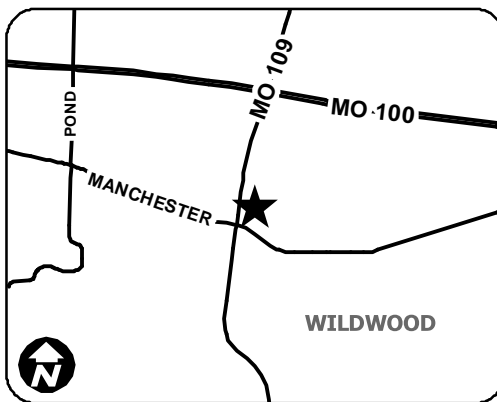

ST. LOUIS COUNTY POLICE HEADQUARTERS and PRECINCT STATIONS

Headquarters
 7900 Forsyth Blvd.
 Clayton, MO 63105
 (314) 889-2341
 (314) 889-2345 TTY

North County
 First Precinct
 11815 Benham Road
 St. Louis, MO 63138
 (314) 355-1200

Central County
 Second Precinct
 1333 Ashby Road
 St. Louis, MO 63132
 (314) 567-9926

Affton
 Third Precinct
 9928 Gravois Road
 St. Louis, MO 63123
 (314) 638-5550

General Information Line (314) 889-2341

South County
 Fourth Precinct
 2900 Telegraph Road
 St. Louis, MO 63125
 (314) 892-1510

Fenton
 Fifth Precinct
 625 New Smizer Mill Road
 Fenton, MO 63026
 (636) 349-8120

Wildwood
 Sixth Precinct
 17065 Manchester Road
 Wildwood, MO 63040
 (636) 458-9194

West County
 Seventh Precinct
 645 Big Bend Road
 St. Louis, MO 63021
 (636) 256-2602