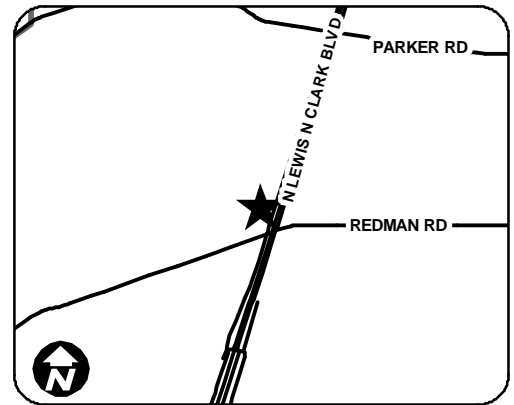

ST. LOUIS COUNTY POLICE HEADQUARTERS and PRECINCT STATIONS

Headquarters
 7900 Forsyth Blvd.
 Clayton, MO 63105
 (314) 889-2341
 (314) 889-2345 TTY

North County
 First Precinct
 11815 Benham Road
 St. Louis, MO 63138
 (314) 355-1200

Central County
 Second Precinct
 1333 Ashby Road
 St. Louis, MO 63132
 (314) 567-9926

Affton
 Third Precinct
 9928 Gravois Road
 St. Louis, MO 63123
 (314) 638-5550

General Information Line (314) 889-2341

South County
 Fourth Precinct
 2900 Telegraph Road
 St. Louis, MO 63125
 (314) 892-1510

Fenton
 Fifth Precinct
 625 New Smizer Mill Road
 Fenton, MO 63026
 (636) 349-8120

Wildwood
 Sixth Precinct
 17065 Manchester Road
 Wildwood, MO 63040
 (636) 458-9194