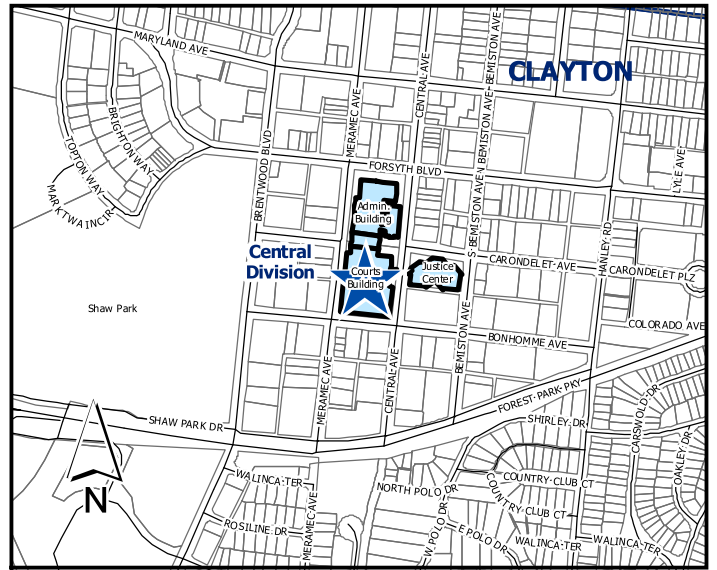

Division of Community Services

North County Division
 Village Square Shopping Center
 21 Village Square
 Hazelwood, MO 63042
 Monday-Friday 7:30AM-4:30PM

West County Division
 Clarkson Wilson Centre
 82 Clarkson Centre
 Chesterfield, MO 63017
 Monday-Friday 7:30AM-4:30PM

MUNICIPAL COURTS (314) 615 - 8760

South County Division
 Keller Plaza
 4544 Lemay Ferry Road
 St. Louis, MO 63129
 Monday-Friday 7:30AM-4:30PM

Central Division
 Room 177
 7900 Carondelet
 Clayton, MO 63105
 Monday-Friday 8:00AM-5:00PM