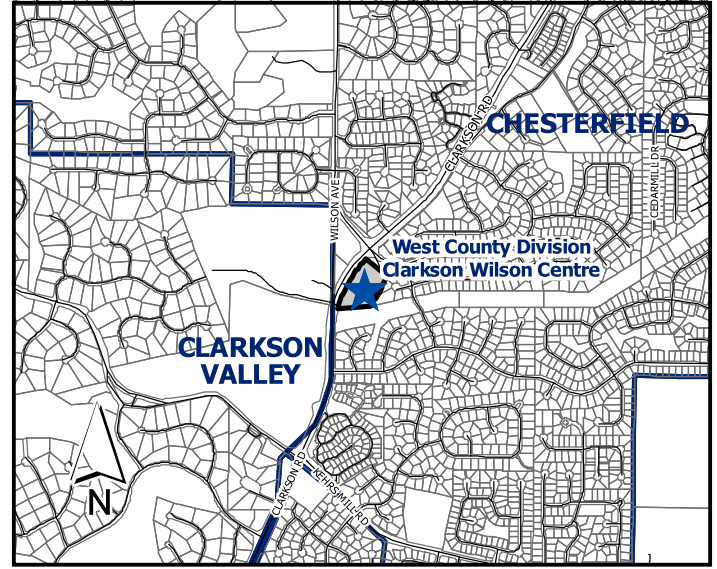

Division of Community Services

North County Division
 Village Square Shopping Center
 21 Village Square
 Hazelwood, MO 63042
 Monday-Friday 7:30AM-4:30PM

West County Division
 Clarkson Wilson Centre
 82 Clarkson Centre
 Chesterfield, MO 63017
 Monday-Friday 7:30AM-4:30PM

MUNICIPAL COURTS (314) 615 - 8760

South County Division
 Keller Plaza
 4544 Lemay Ferry Road
 St. Louis, MO 63129
 Monday-Friday 7:30AM-4:30PM

Central Division
 Room 177
 7900 Carondelet
 Clayton, MO 63105
 Monday-Friday 8:00AM-5:00PM