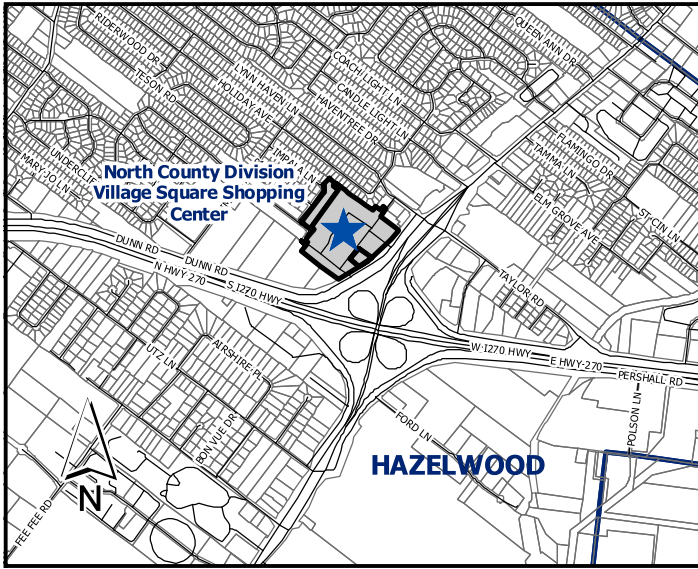

Division of Community Services

North County Division
 Village Square Shopping Center
 21 Village Square
 Hazelwood, MO 63042
 Monday-Friday 7:30AM-4:30PM

West County Division
 Clarkson Wilson Centre
 82 Clarkson Centre
 Chesterfield, MO 63017
 Monday-Friday 7:30AM-4:30PM

MUNICIPAL COURTS (314) 615 - 8760

South County Division
 Keller Plaza
 4544 Lemay Ferry Road
 St. Louis, MO 63129
 Monday-Friday 7:30AM-4:30PM

Central Division
 Room 177
 7900 Carondelet
 Clayton, MO 63105
 Monday-Friday 8:00AM-5:00PM