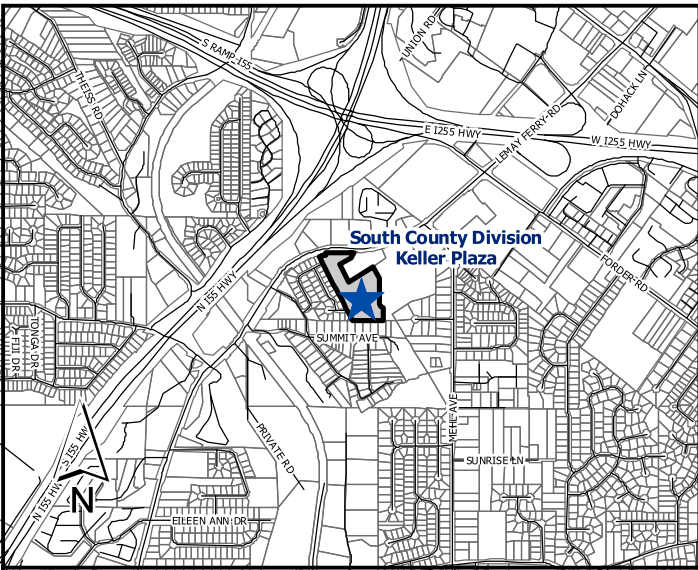

Division of Community Services

North County Division
 Village Square Shopping Center
 21 Village Square
 Hazelwood, MO 63042
 Monday-Friday 7:30AM-4:30PM

West County Division
 Clarkson Wilson Centre
 82 Clarkson Centre
 Chesterfield, MO 63017
 Monday-Friday 7:30AM-4:30PM

MUNICIPAL COURTS (314) 615 - 8760

South County Division
 Keller Plaza
 4544 Lemay Ferry Road
 St. Louis, MO 63129
 Monday-Friday 7:30AM-4:30PM

Central Division
 Room 177
 7900 Carondelet
 Clayton, MO 63105
 Monday-Friday 8:00AM-5:00PM