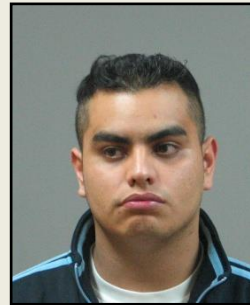

ST. LOUIS COUNTY POLICE DEPARTMENT MOST WANTED FUGITIVES

DILBAGH SINGH

White Male
DOB: 04/01/1961
5'11", 170 lbs
Last Known Address
2253 Atrium Apt 24
Maryland Hts, MO
Ref: W50624803
Charge(s)
Sodomy 2nd Degree
Sodomy 2nd Degree

CLEMENTE MARQUEZ

White Male (Hispanic)
DOB: 11/22/1972
5'7", 165 lbs
Last Known Address
95 Woodstock
Ferguson, MO 63135
Ref: W62447761
Charge(s)
Domestic Assault
Kidnapping
Armed Criminal Action

IBRAHEEM D. YASIN

White Male
DOB: 08/14/1980
5'11", 200 lbs
Last Known Address
2081 Central Parkway
St. Louis, MO 63031
Ref: W65805537
Charge(s)
Assault First Degree
Unlawful Use of
Weapon

ALAN E. GALICIA-HERNANDEZ

White Male (Hispanic)
DOB: 09/12/1984
5'10", 165 lbs
Last Known Address
2520 Furlong Drive
Florissant, MO 63033
Ref: W68900883
Charge(s)
Statutory Sodomy
Statutory Sodomy
Statutory Sodomy