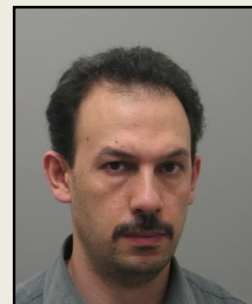

MOHSEN J. ABU-KHUDEIER
White Male
DOB: 02/23/1974
5'8", 180 lbs
Last Known Address
625 Broadmoor Drive
Chesterfield, MO
Ref: W71589307
Charge(s)
Attempted Enticement
of a Child

The subjects shown on this document have a warrant issued for their arrest. If you have seen any of these individuals, call (314) 615-4692 or the St. Louis Regional Crimestoppers at (866) 371-8477(TIPS)

ALL SUSPECTS ARE TO BE CONSIDERED ARMED AND/OR DANGEROUS