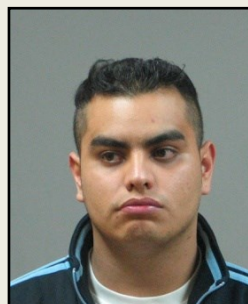

ST. LOUIS COUNTY POLICE DEPARTMENT MOST WANTED FUGITIVES

DILBAGH SINGH
White Male
DOB: 04/01/1961
5'11", 170 lbs
Last Known Address
2253 Atrium Apt 24
Maryland Hts, MO
Ref: W50624803
Charge(s)
Sodomy 2nd Degree
Sodomy 2nd Degree

KASPER MADSEN
White Male
DOB: 02/06/1974
6'0", 190 lbs
Last Known Address
403 Weidman
St. Louis, MO 63011
Ref: W43759337
Charge(s)
Deviate Sexual Assault

ALFREDO V. BARRERA
White Male (Hispanic)
DOB: 11/25/1984
5'10", 150 lbs
Last Known Address
4449 Beck
St. Louis, MO 63116
Ref: W70744147
Charge(s)
Burglary 1st Degree
Domestic Assault 3rd
Assault 3rd Degree
Property Damage

JIMMY H. NGUYEN
Asian Male
DOB: 12/15/1974
5'7", 140 lbs
Last Known Address
8565 Belhaven
St. Louis, MO 63114
Ref: W62871903
Charge(s)
Statutory Rape 2nd
Statutory Rape 2nd
Statutory Sodomy
Statutory Sodomy

CLEMENTE MARQUEZ
White Male (Hispanic)
DOB: 11/22/1972
5'7", 165 lbs
Last Known Address
95 Woodstock
Ferguson, MO 63135
Ref: W62447761
Charge(s)
Domestic Assault
Kidnapping
Armed Criminal Action

IBRAHEEM D. YASIN
White Male
DOB: 08/14/1980
5'11", 200 lbs
Last Known Address
2081 Central Parkway
St. Louis, MO 63031
Ref: W65805537
Charge(s)
Assault First Degree
Unlawful Use of
Weapon