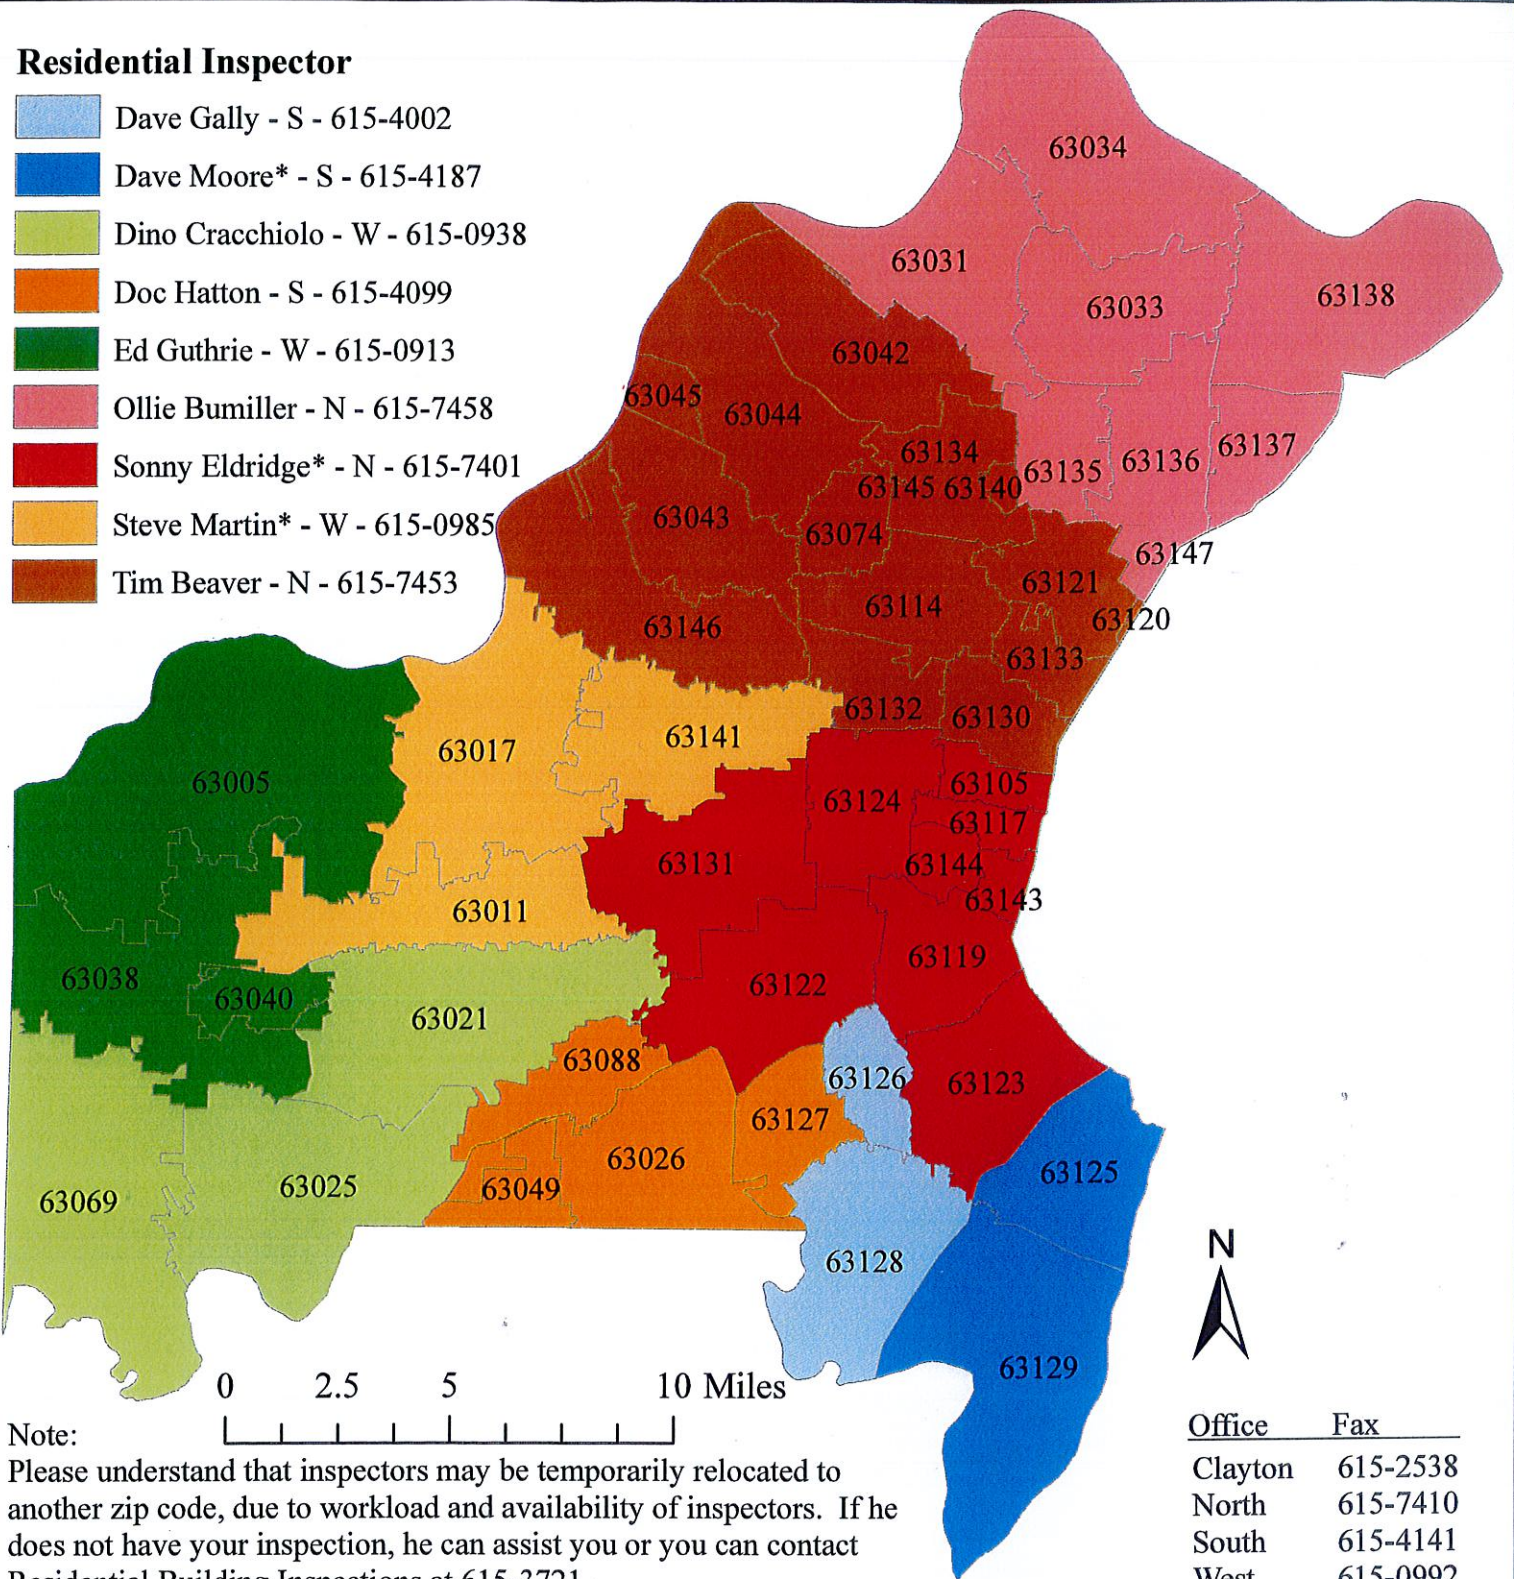

Residential Inspection Areas as of October 2014

Residential Inspector

- Dave Gally - S - 615-4002
- Dave Moore* - S - 615-4187
- Dino Cracchiolo - W - 615-0938
- Doc Hatton - S - 615-4099
- Ed Guthrie - W - 615-0913
- Ollie Bumiller - N - 615-7458
- Sonny Eldridge* - N - 615-7401
- Steve Martin* - W - 615-0985
- Tim Beaver - N - 615-7453

Note:
Please understand that inspectors may be temporarily relocated to another zip code, due to workload and availability of inspectors. If he does not have your inspection, he can assist you or you can contact Residential Building Inspections at 615-3721.