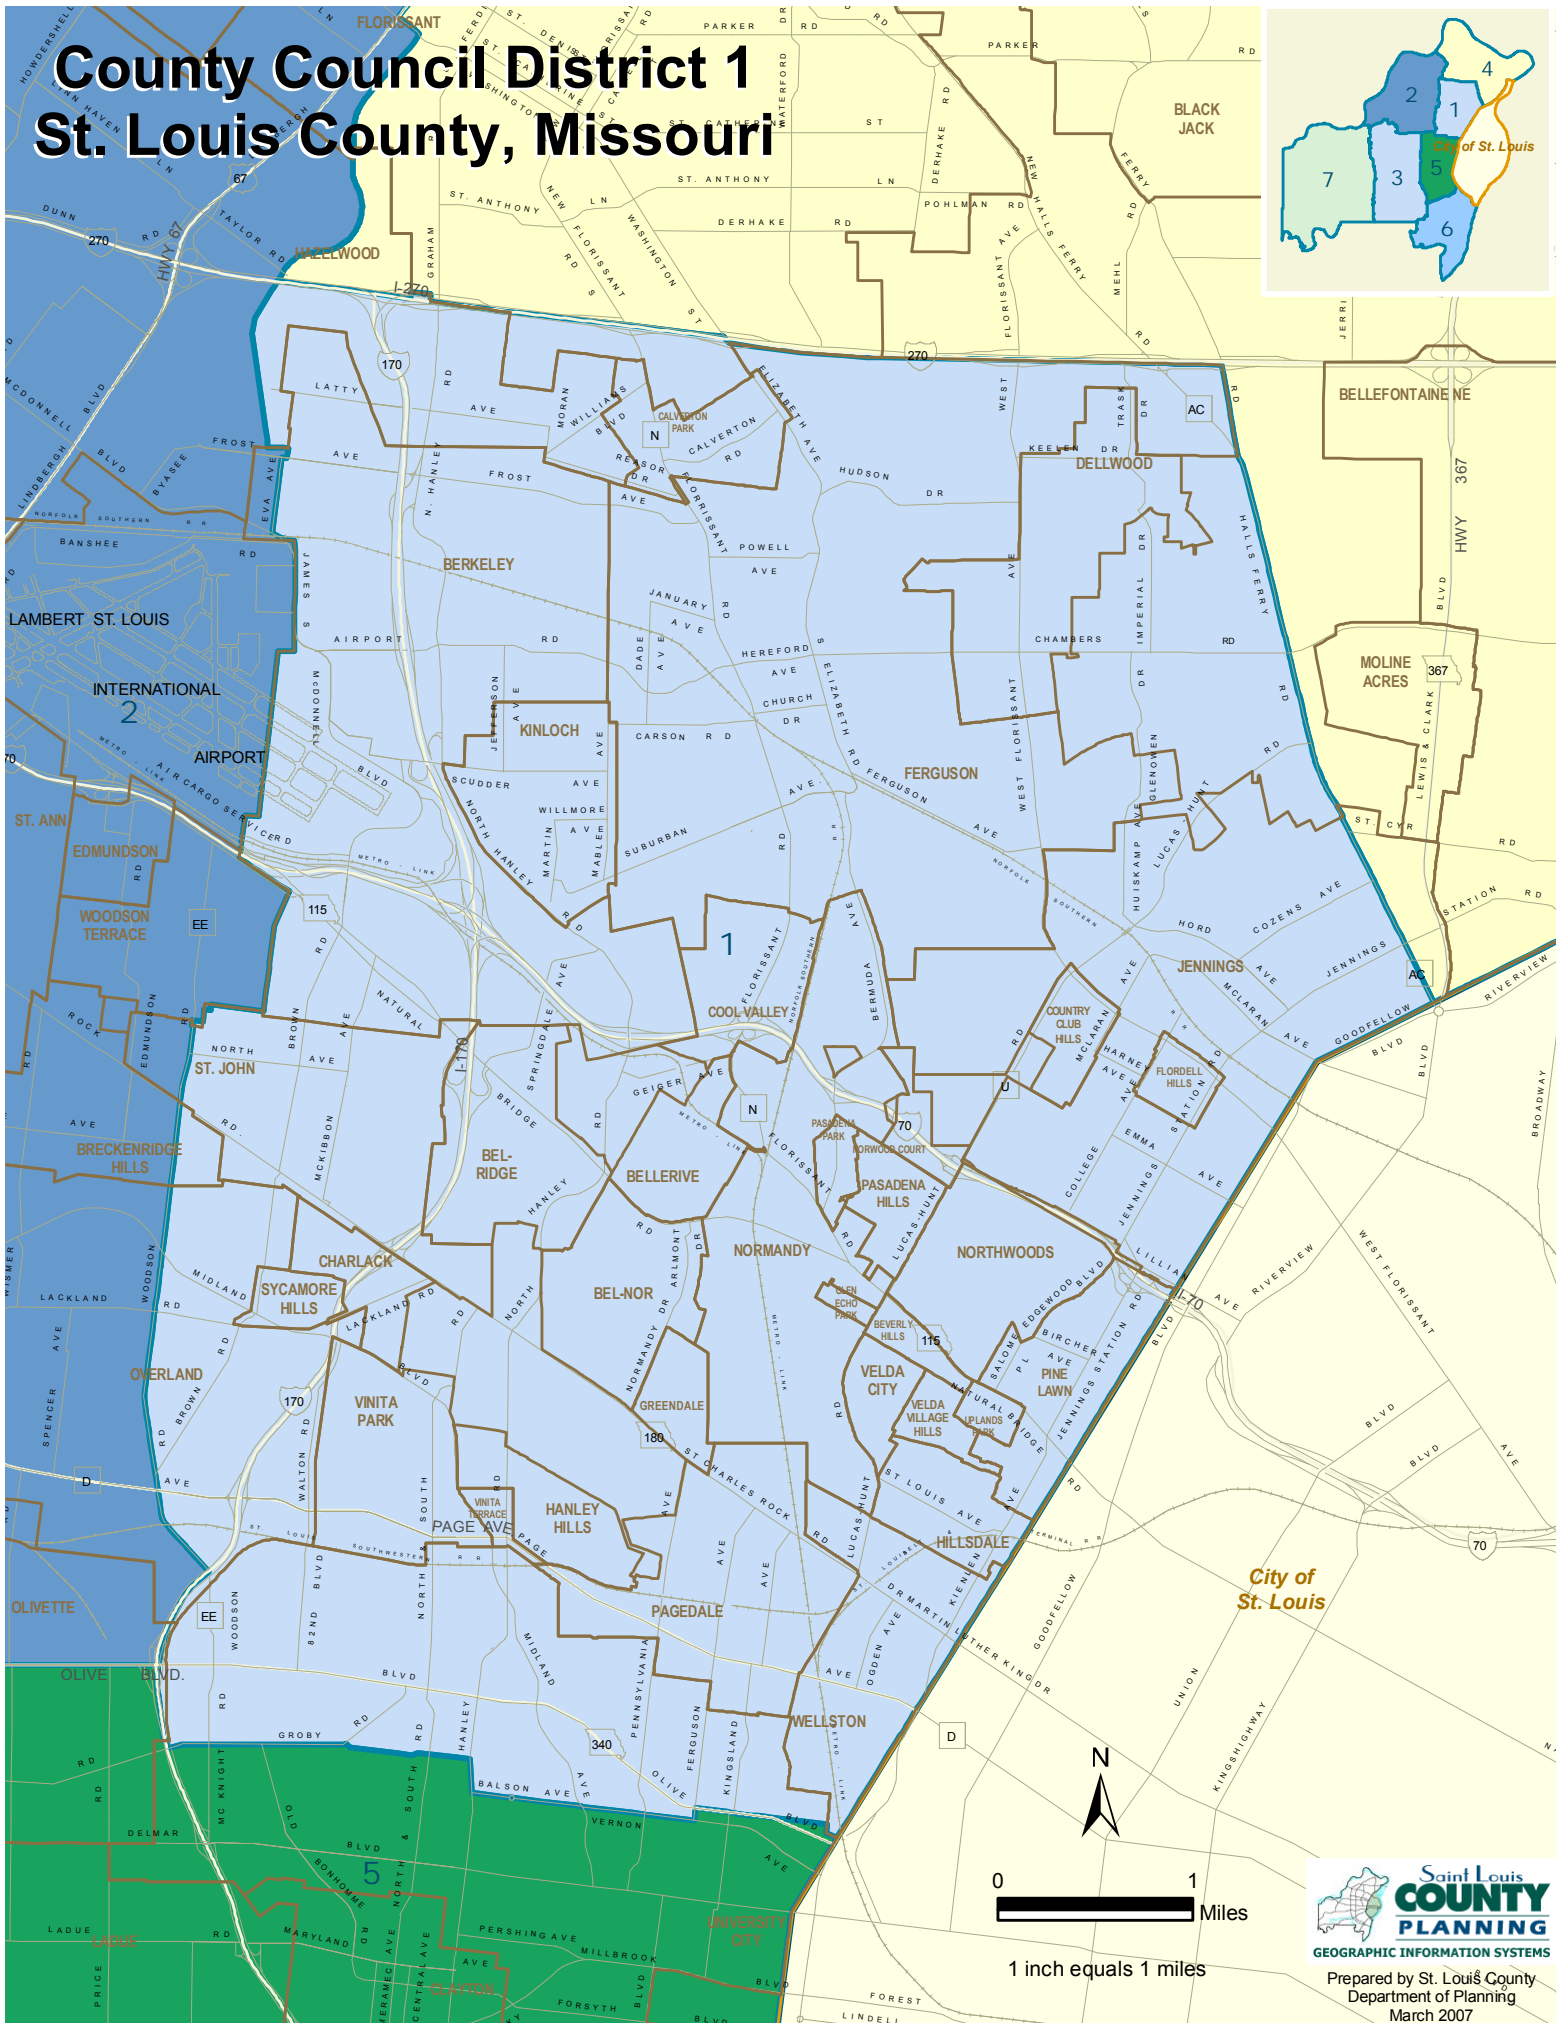

County Council District 1

St. Louis County, Missouri

1 inch equals 1 miles

Prepared by St. Louis County
Department of Planning
March 2007