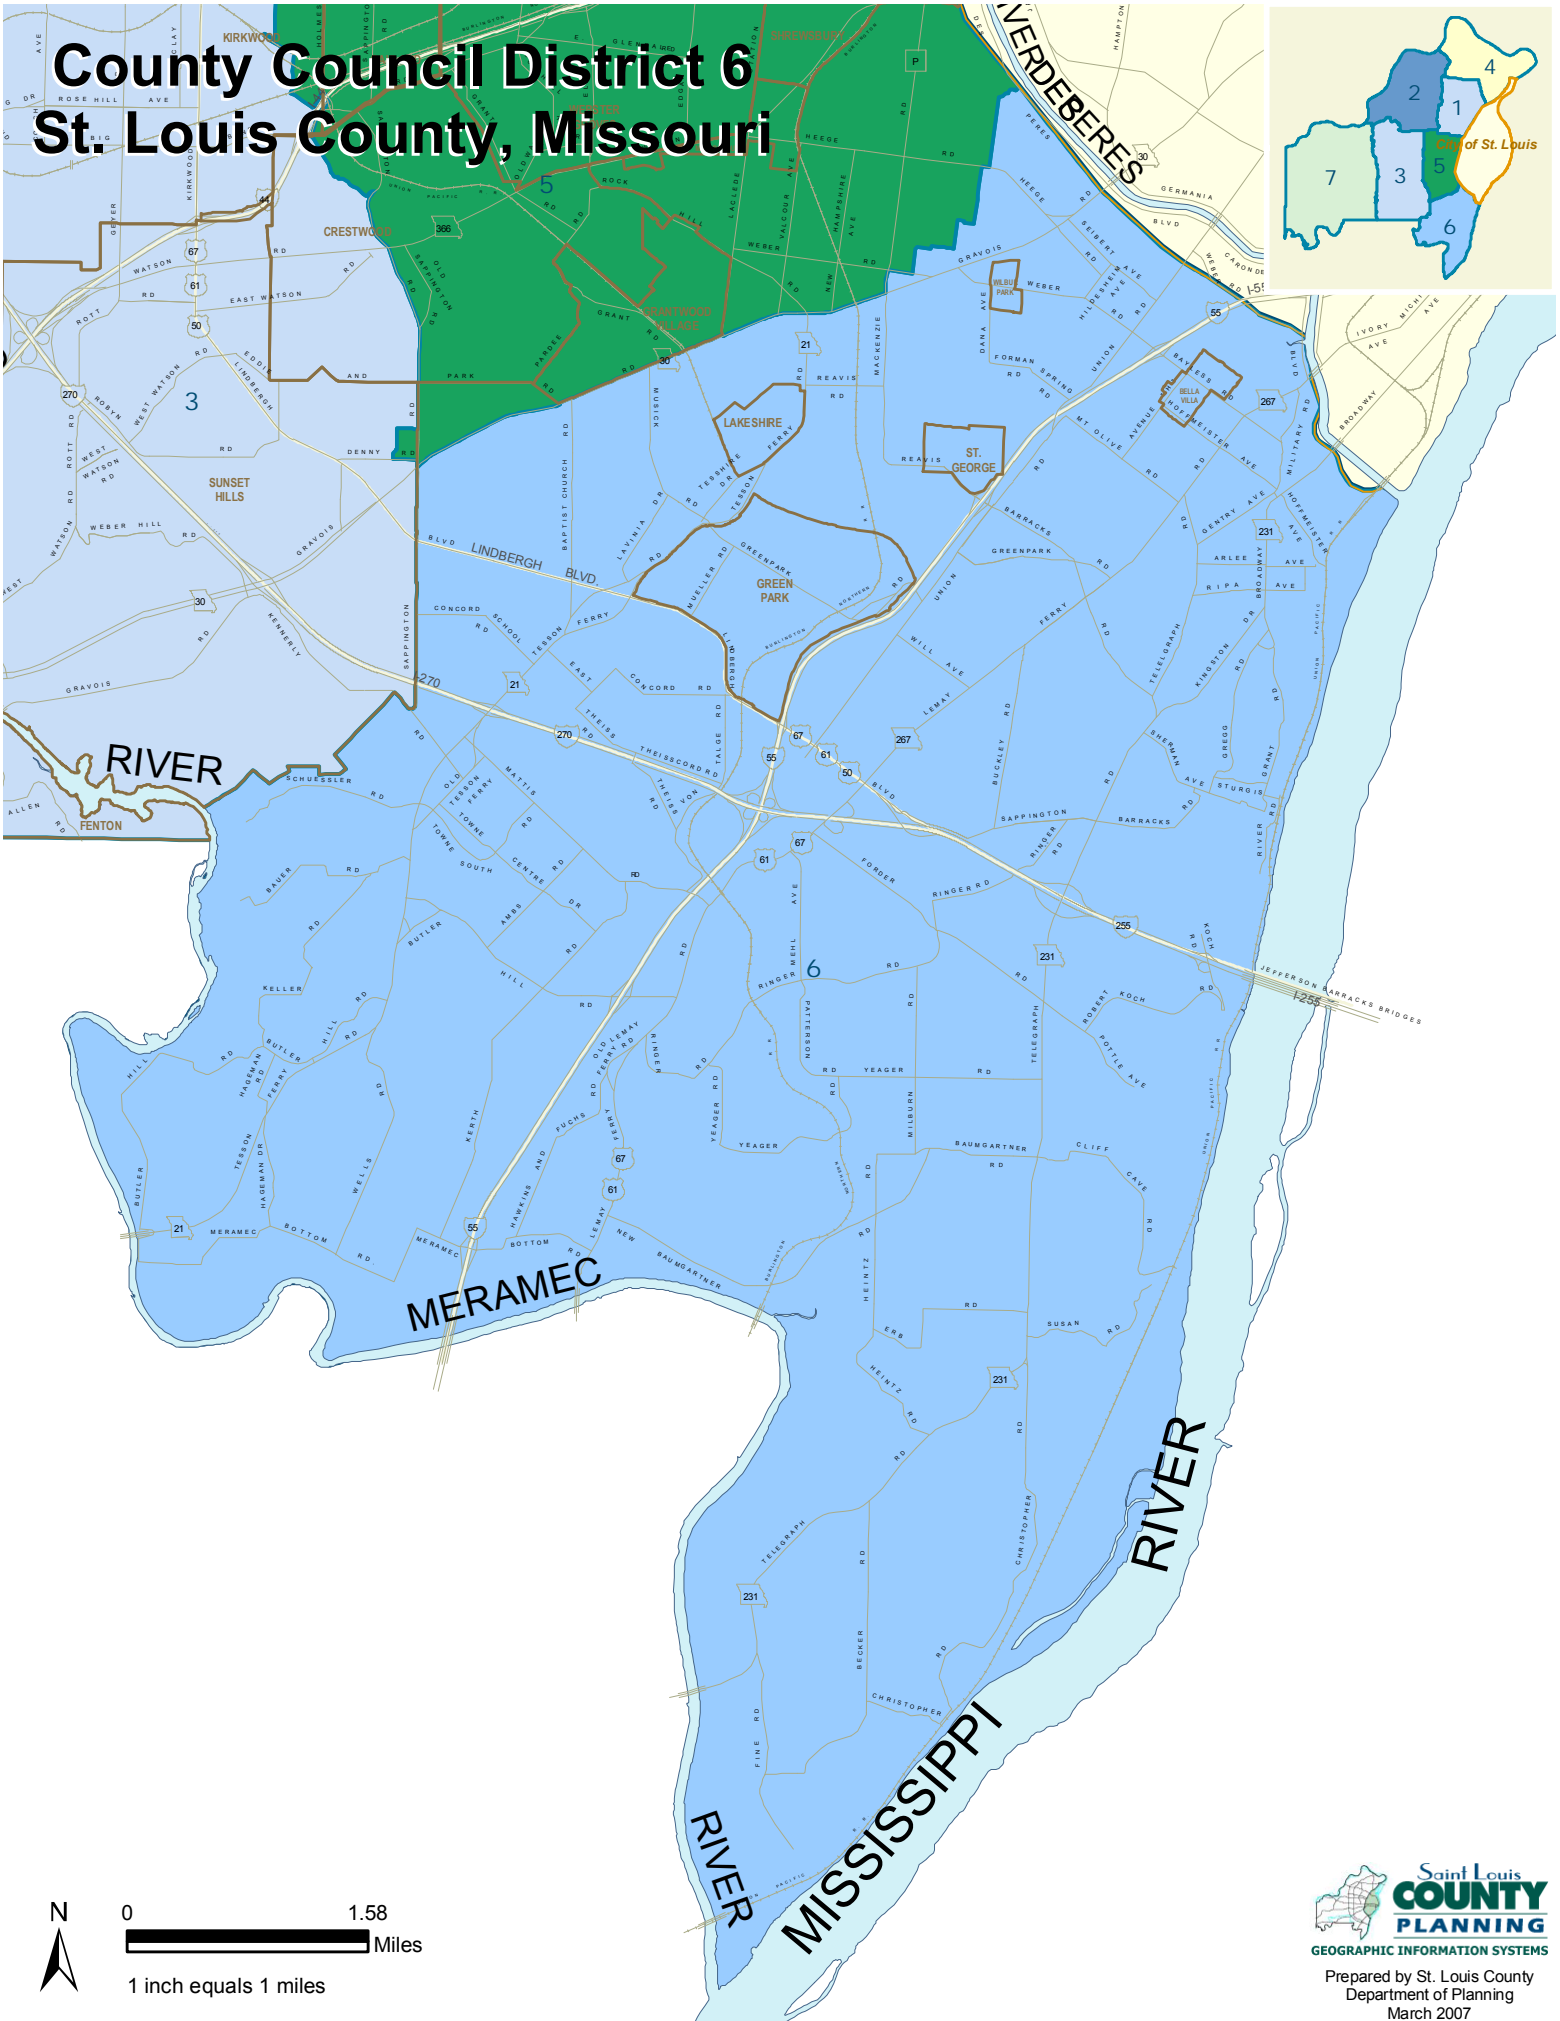

# County Council District 6 St. Louis County, Missouri

Prepared by St. Louis County  
Department of Planning  
March 2007