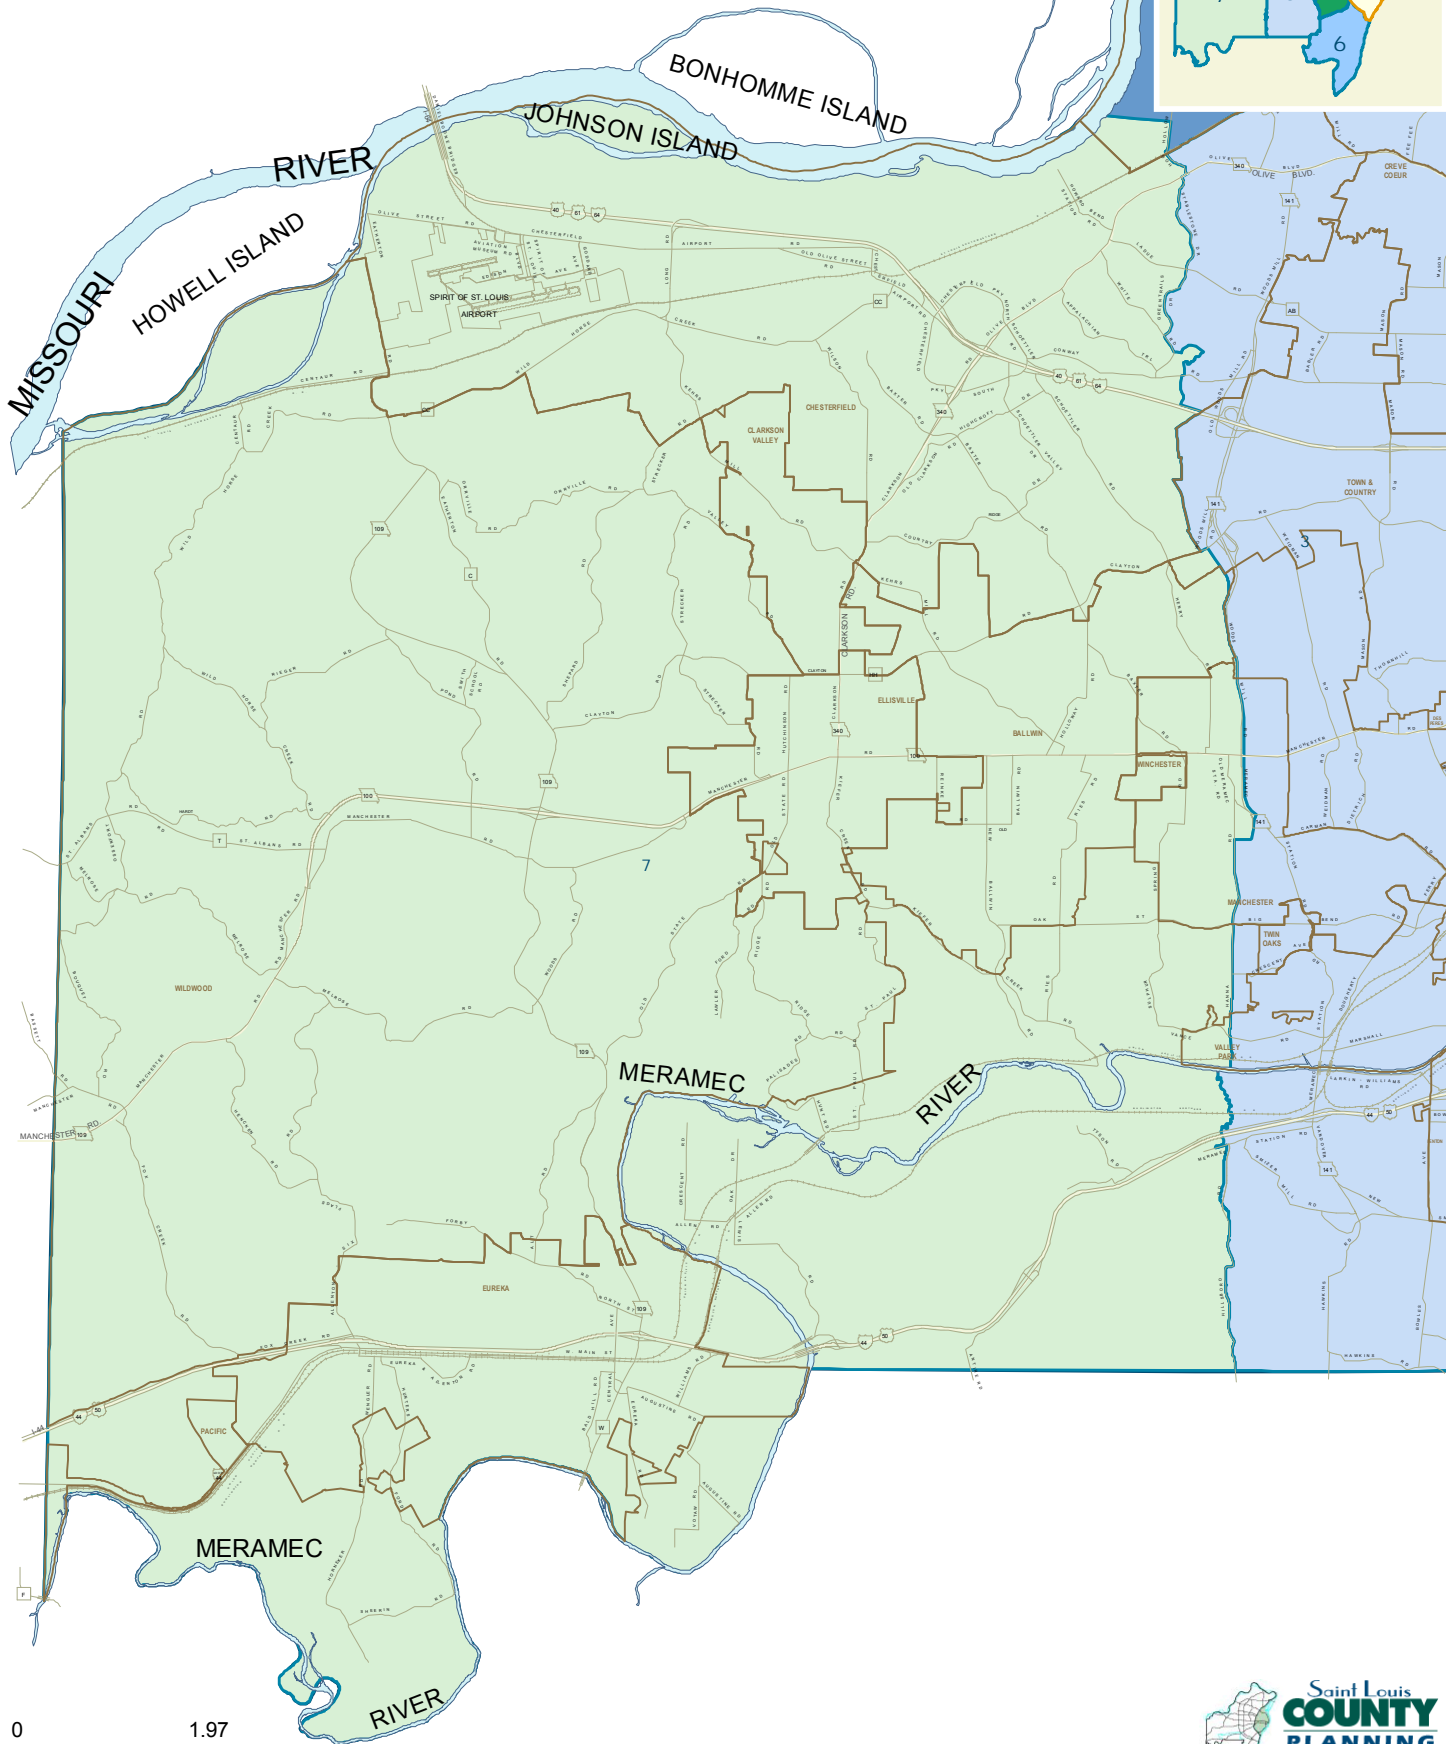

County Council District 7 St. Louis County, Missouri

Prepared by St. Louis County
Department of Planning
March 2007