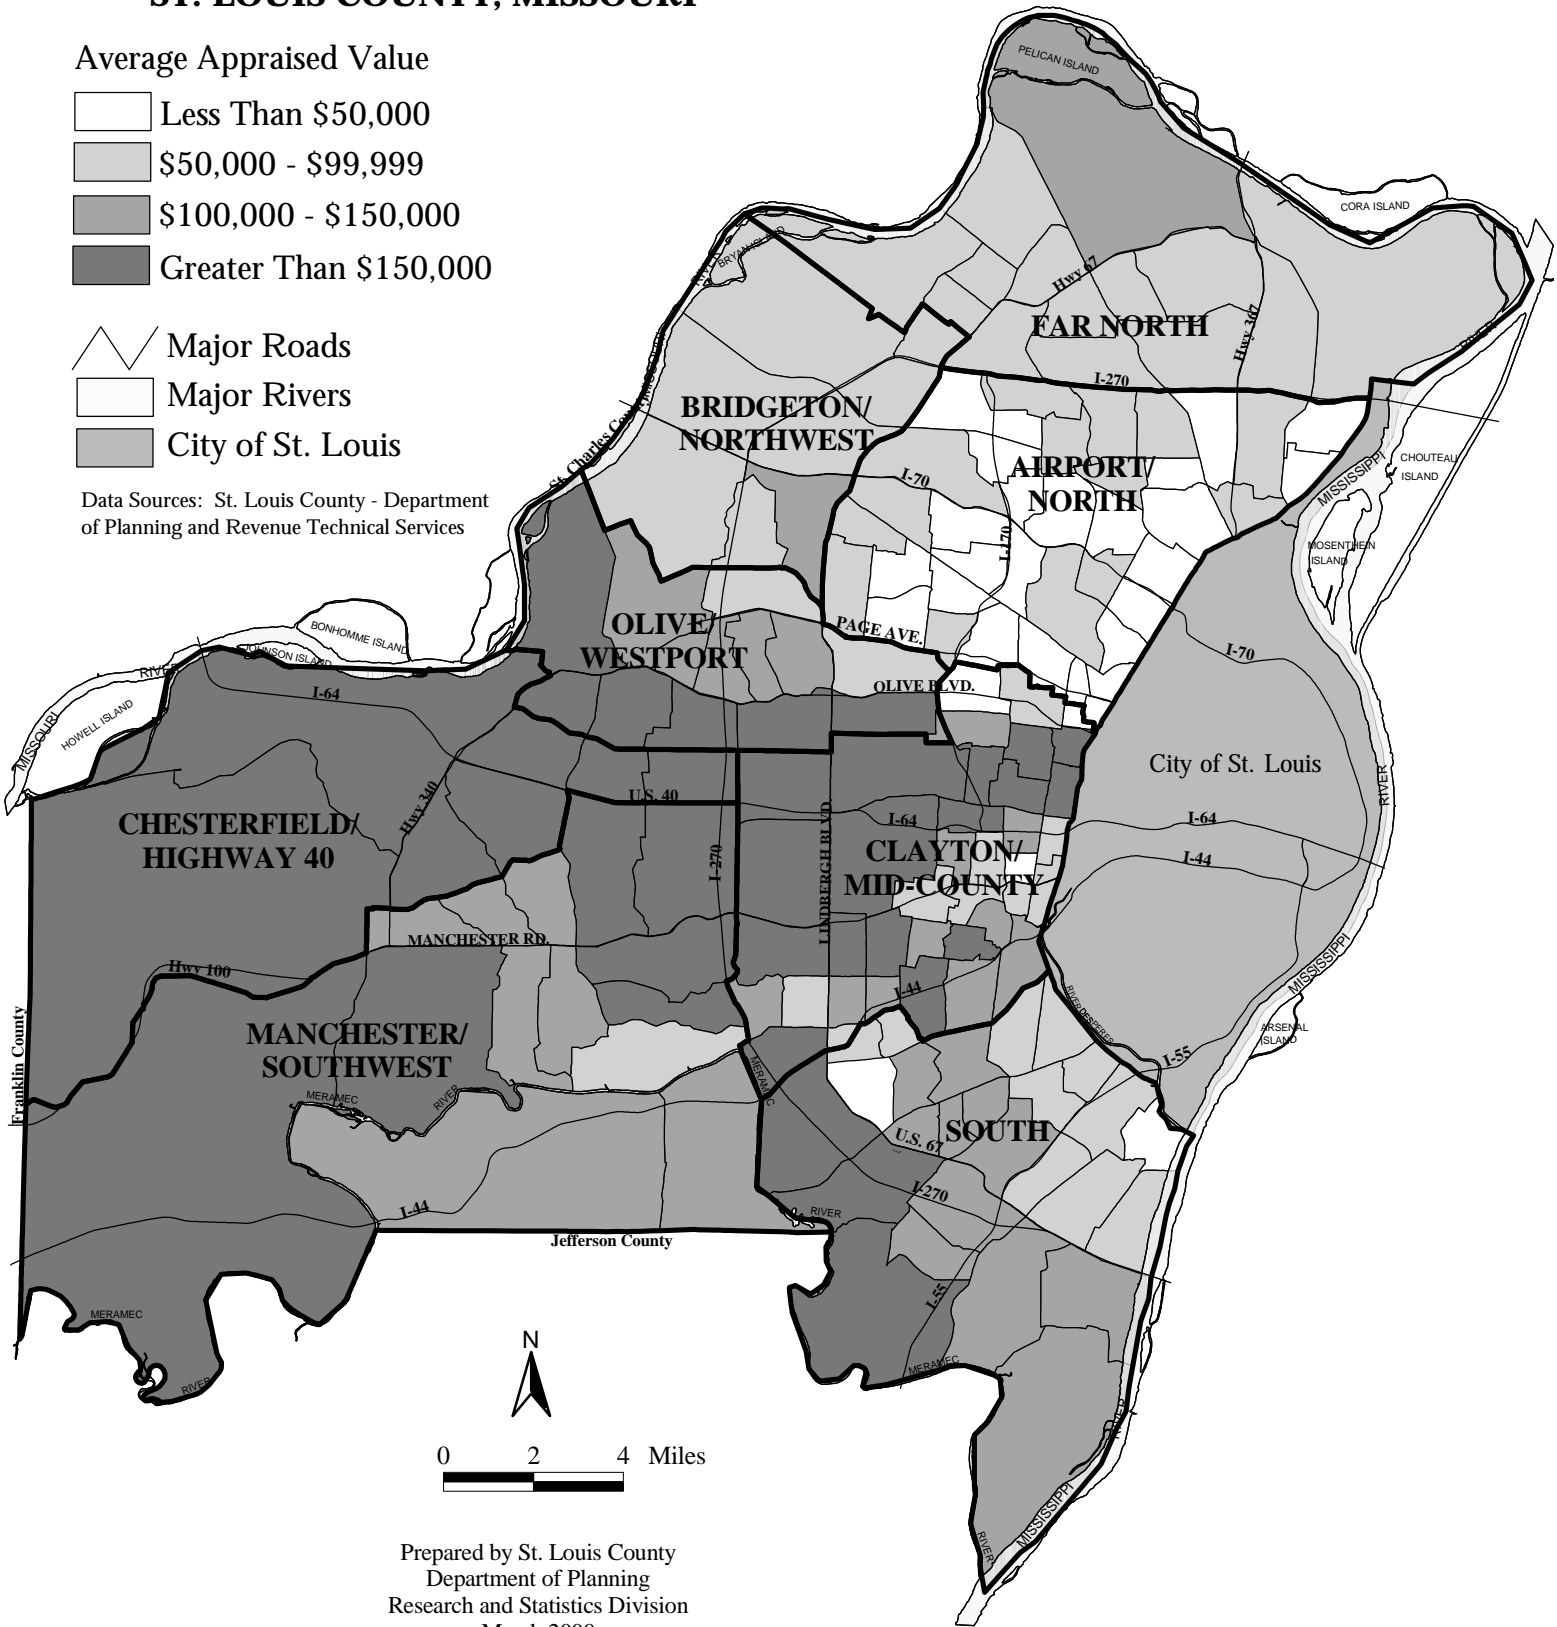

AVERAGE APPRAISED VALUE OF SINGLE FAMILY HOMES IN 1998 BY CENSUS TRACT WITH DEVELOPMENT PROFILE REGIONS ST. LOUIS COUNTY, MISSOURI

Average Appraised Value

- Less Than \$50,000
- \$50,000 - \$99,999
- \$100,000 - \$150,000
- Greater Than \$150,000

- Major Roads
- Major Rivers
- City of St. Louis

Data Sources: St. Louis County - Department of Planning and Revenue Technical Services

Prepared by St. Louis County
Department of Planning
Research and Statistics Division
March 2000