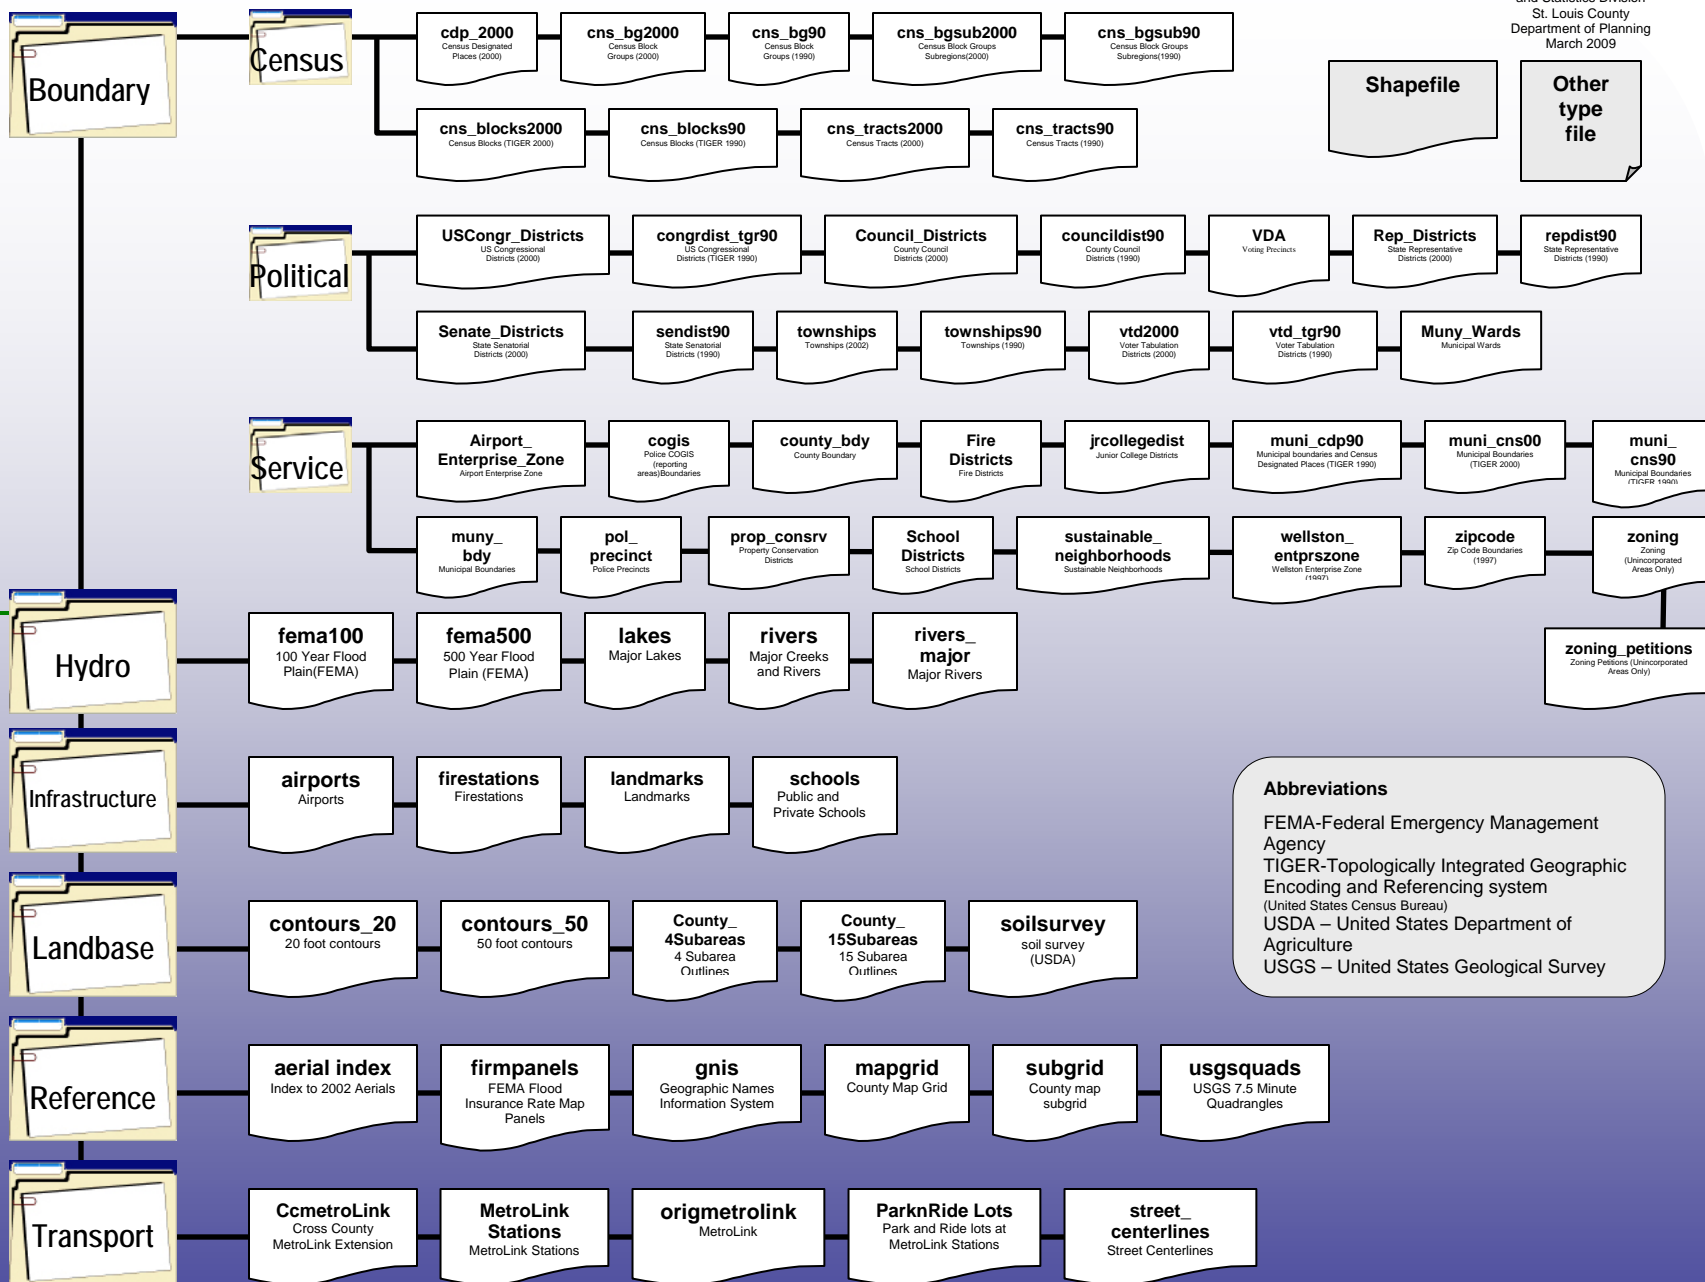

CD 1

ST LOUIS COUNTY GIS CD DATA SETS

Abbreviations
 FEMA-Federal Emergency Management Agency
 TIGER-Topologically Integrated Geographic Encoding and Referencing system (United States Census Bureau)
 USDA – United States Department of Agriculture
 USGS – United States Geological Survey

CD 2

Parcel Data - Call for availability (314) 615-2520