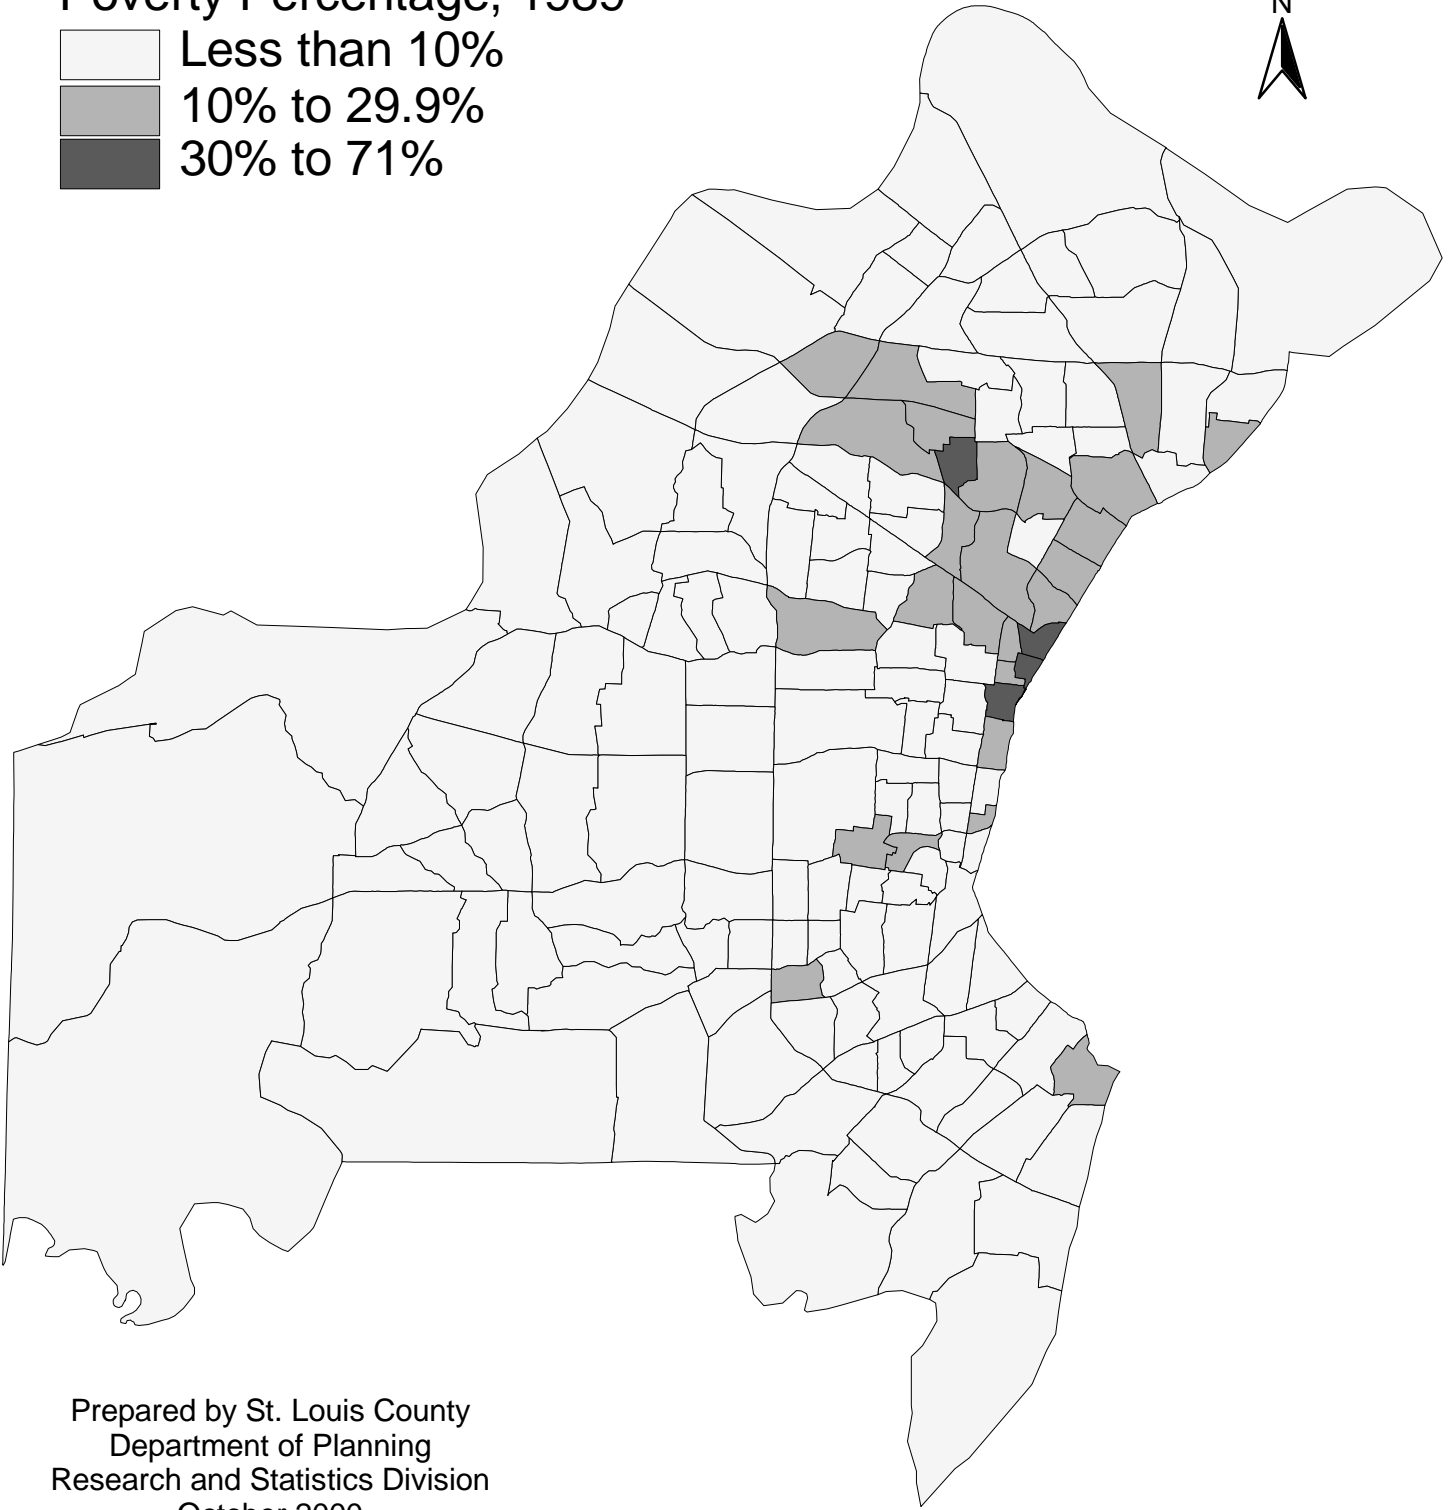

Persons in Poverty as Percent of Population by Census Tract

Poverty Percentage, 1989

Prepared by St. Louis County
Department of Planning
Research and Statistics Division
October 2000

Source: 1990 Census of
Population and Housing

Income - II C