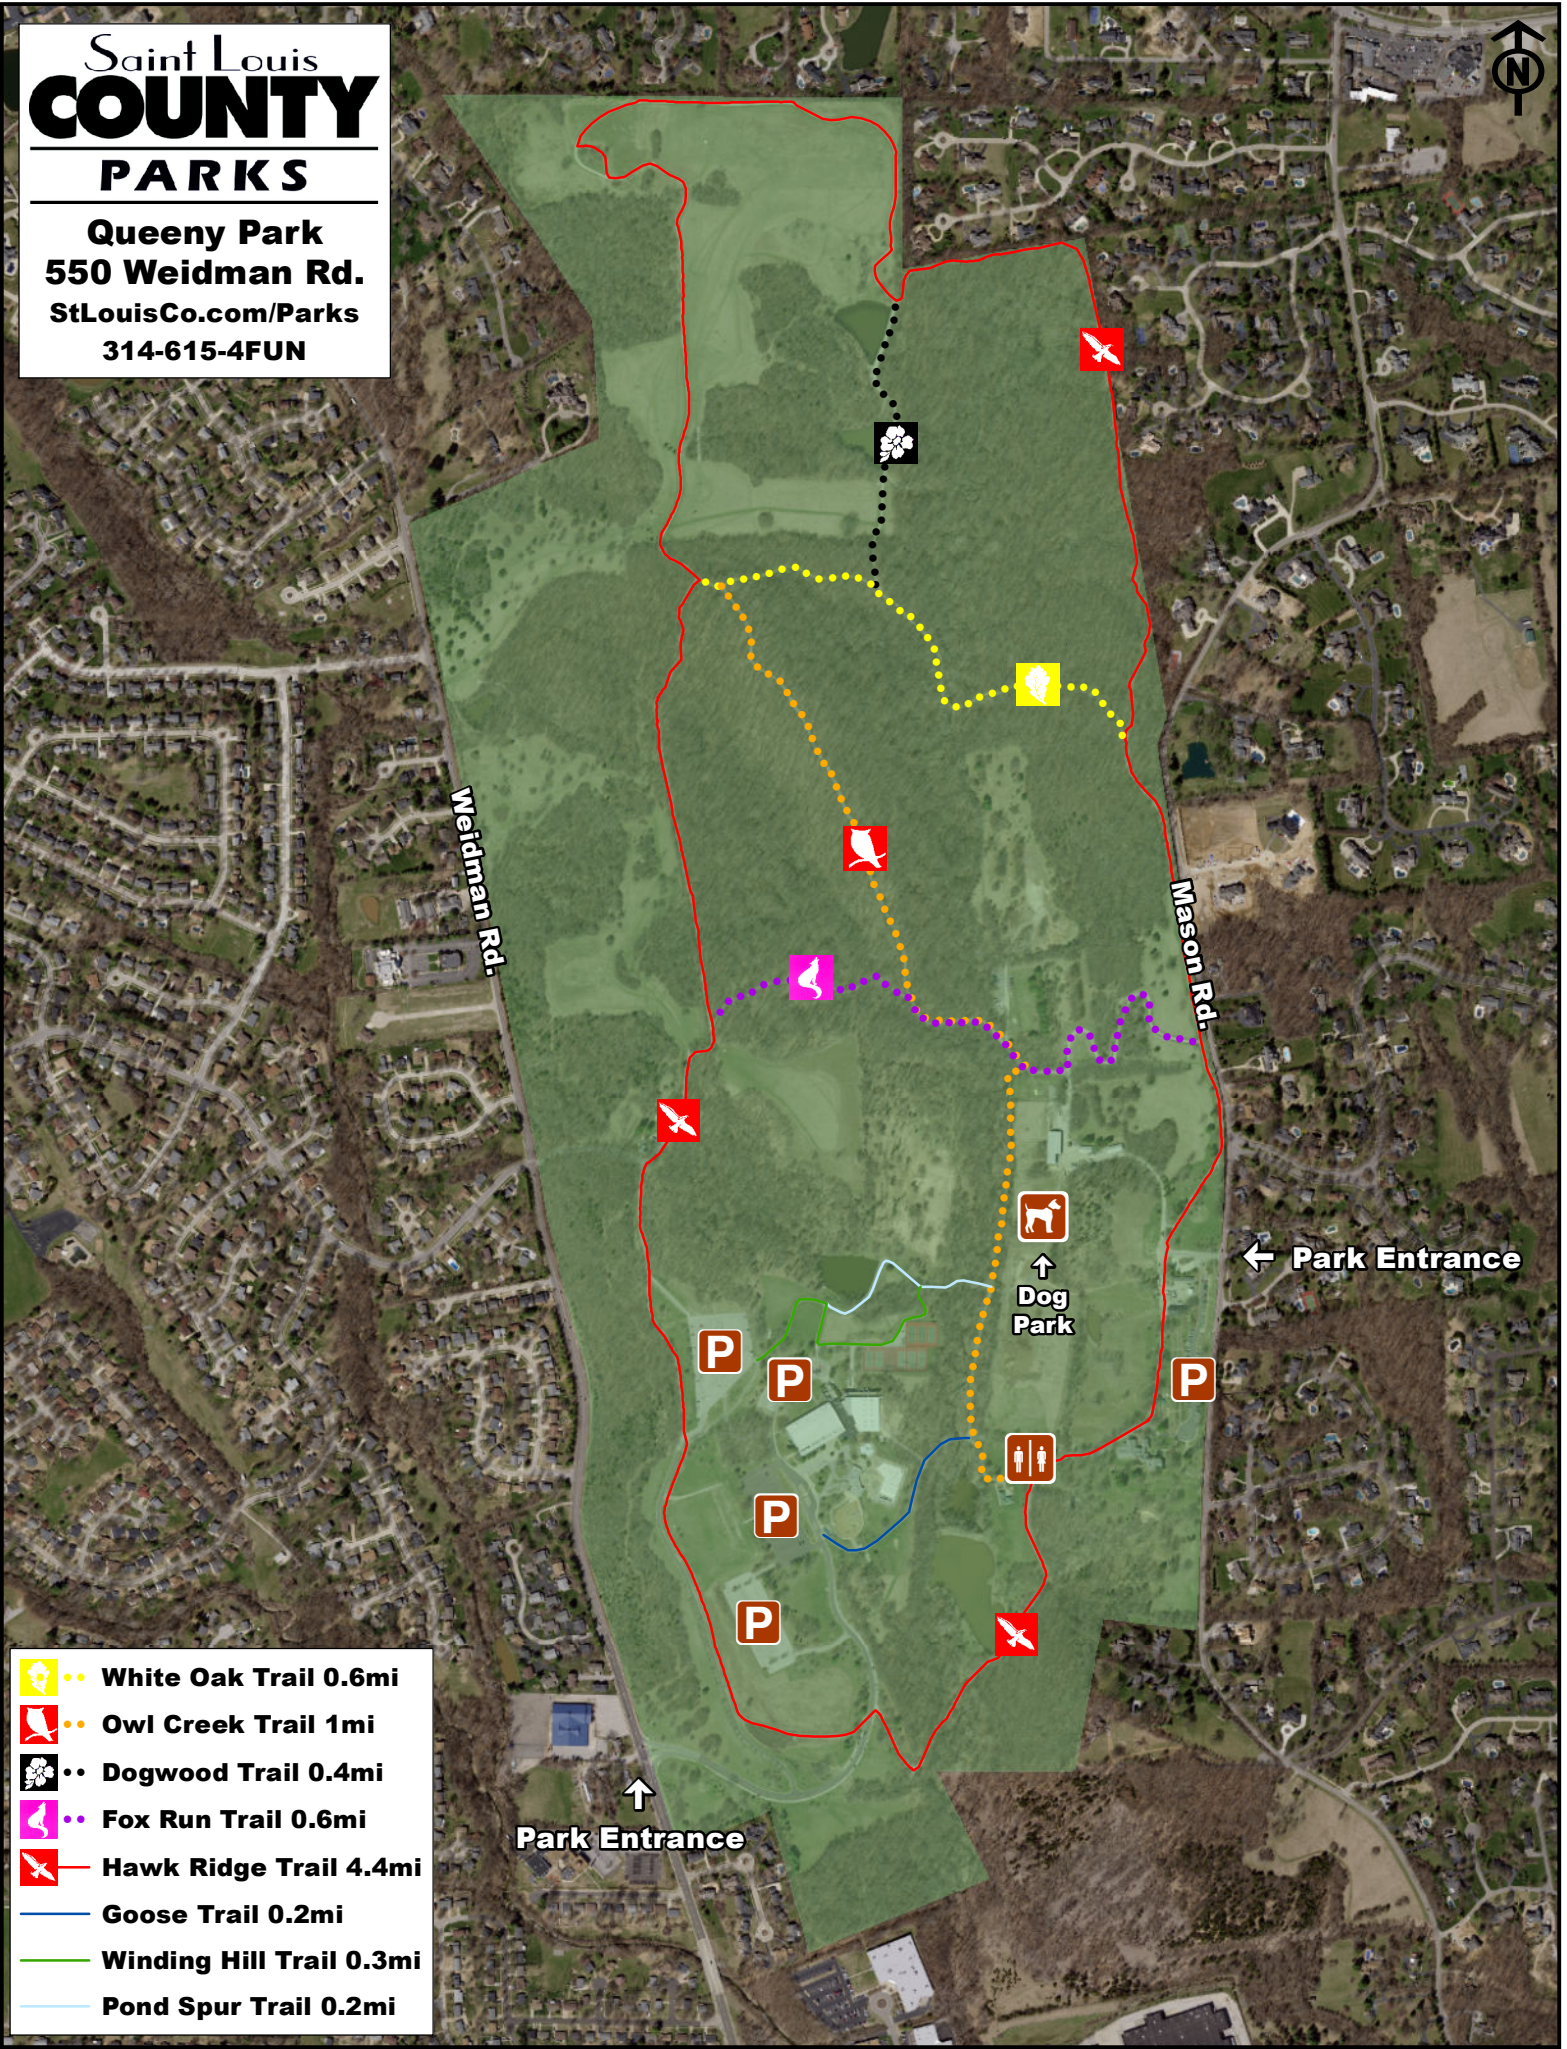

Saint Louis COUNTY PARKS

Queeny Park
550 Weidman Rd.
StLouisCo.com/Parks
314-615-4FUN

- White Oak Trail 0.6mi
- Owl Creek Trail 1mi
- Dogwood Trail 0.4mi
- Fox Run Trail 0.6mi
- Hawk Ridge Trail 4.4mi
- Goose Trail 0.2mi
- Winding Hill Trail 0.3mi
- Pond Spur Trail 0.2mi

↑
Park Entrance

← **Park Entrance**

↑
Dog Park

P

P

P

P

P